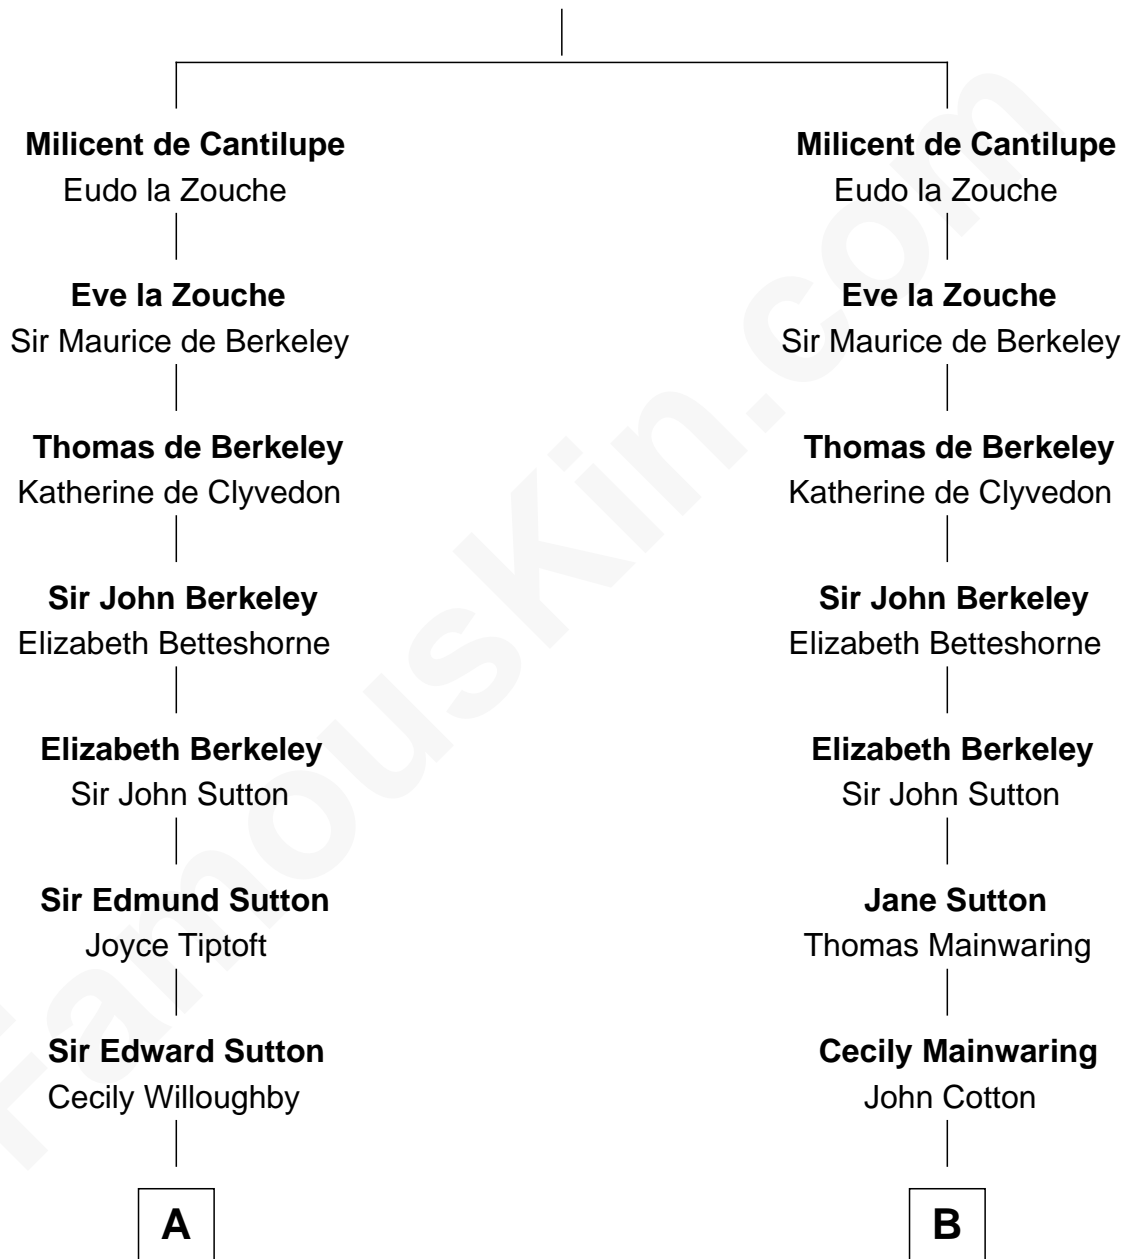

## Relationship Chart of

### Tennessee Williams

*Author of A Streetcar Named Desire*

20th cousin of

**Illeana Douglas**

*TV and Movie Actress*

**Sir William de Cantilupe**

Eve de Braiose

**C**

**Cornelius Worcester Coffin**

Nancy McCorkle

**Isabelle Coffin**

Thomas Lanier Williams

**Cornelius Coffin Williams**

Edwina Dakin

**Tennessee Williams**

*Author of A Streetcar Named Desire*

**D**

**Lena Priscilla Shackelford**

Edouard Gregory Hesselberg

**Melvyn Edouard Hesselberg**

Rosalind Hightower

**Gregory Hesselberg**

Joan Georgescu

**Illeana Douglas**