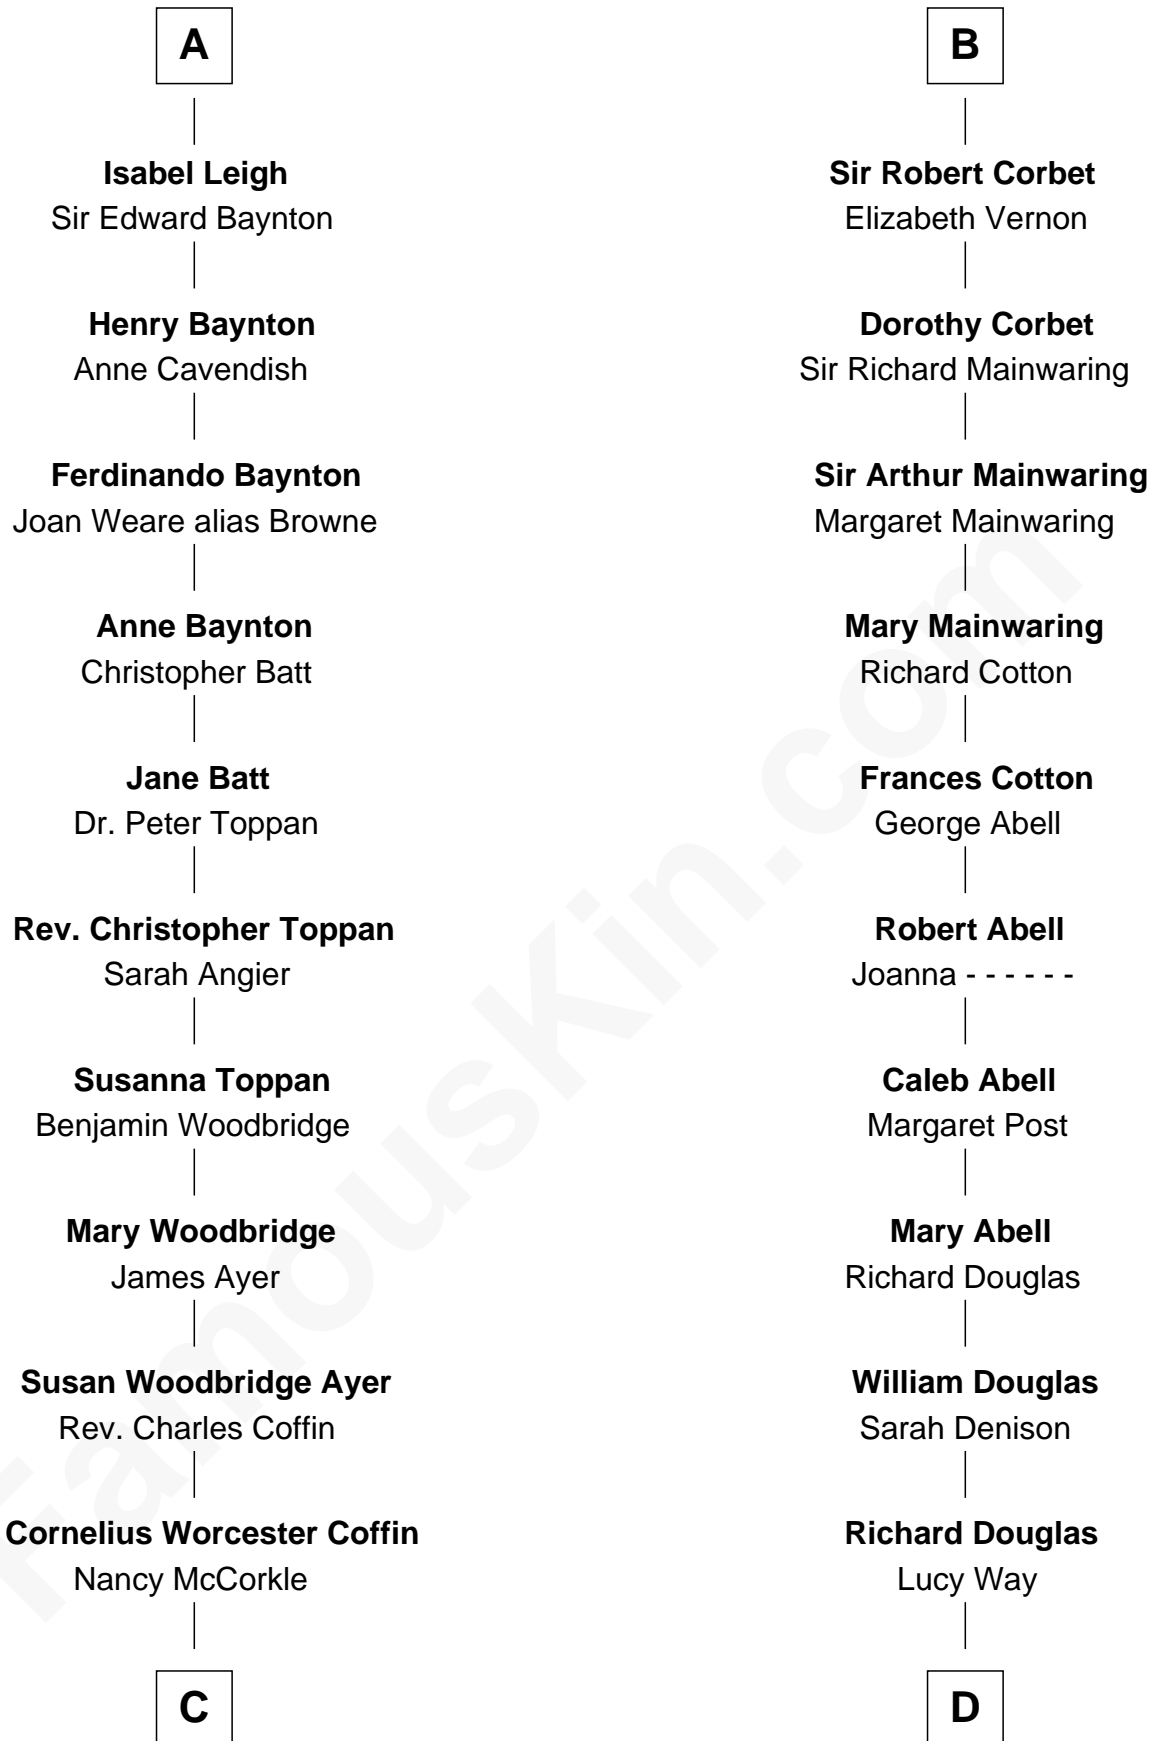

FamousKin.com
Relationship Chart of
Tennessee Williams

Author of A Streetcar Named Desire

19th cousin 1 time removed of

Melvyn Douglas
Movie Actor

C

Isabelle Coffin
Thomas Lanier Williams

Cornelius Coffin Williams
Edwina Dakin

Tennessee Williams
Author of A Streetcar Named Desire

D

Erskine Douglas
Sophia Garrett

Emma Jane Douglas
Col. George Taliaferro Shackelford

Lena Priscilla Shackelford
Edouard Gregory Hesselberg

Melvyn Douglas
Movie Actor