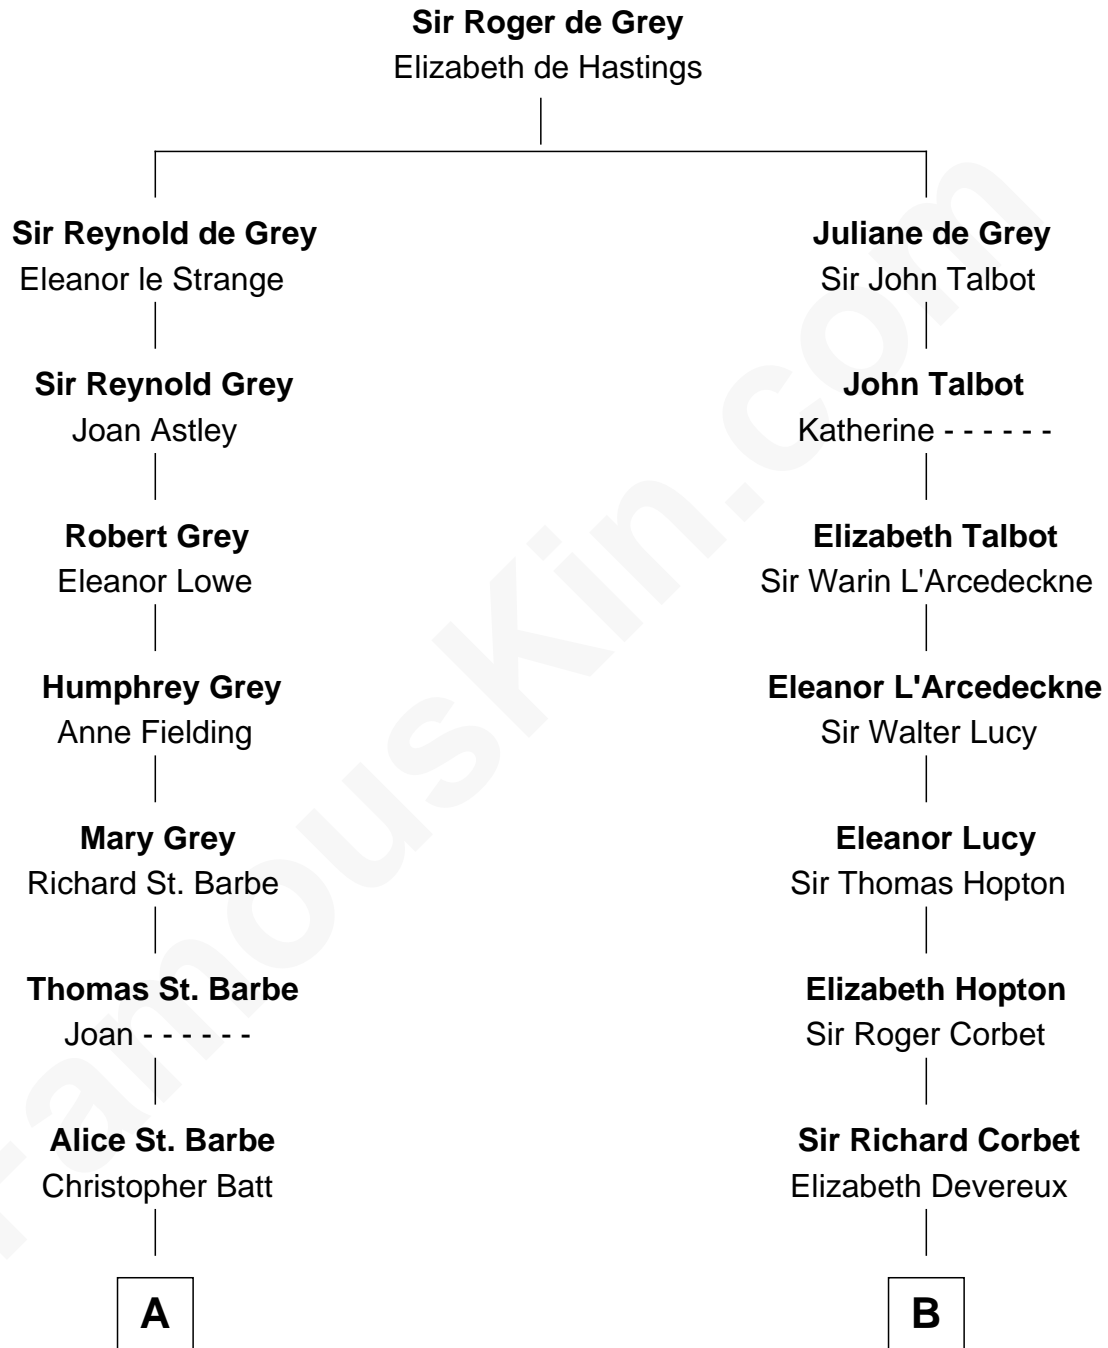

FamousKin.com

Relationship Chart of

Tennessee Williams

Author of *A Streetcar Named Desire*

17th cousin 3 times removed of

Melvyn Douglas
Movie Actor

C

Erskine Douglas

Sophia Garrett

Emma Jane Douglas

Col. George Taliaferro Shackelford

Lena Priscilla Shackelford

Edouard Gregory Hesselberg

Melvyn Douglas

Movie Actor

FamousKin.com