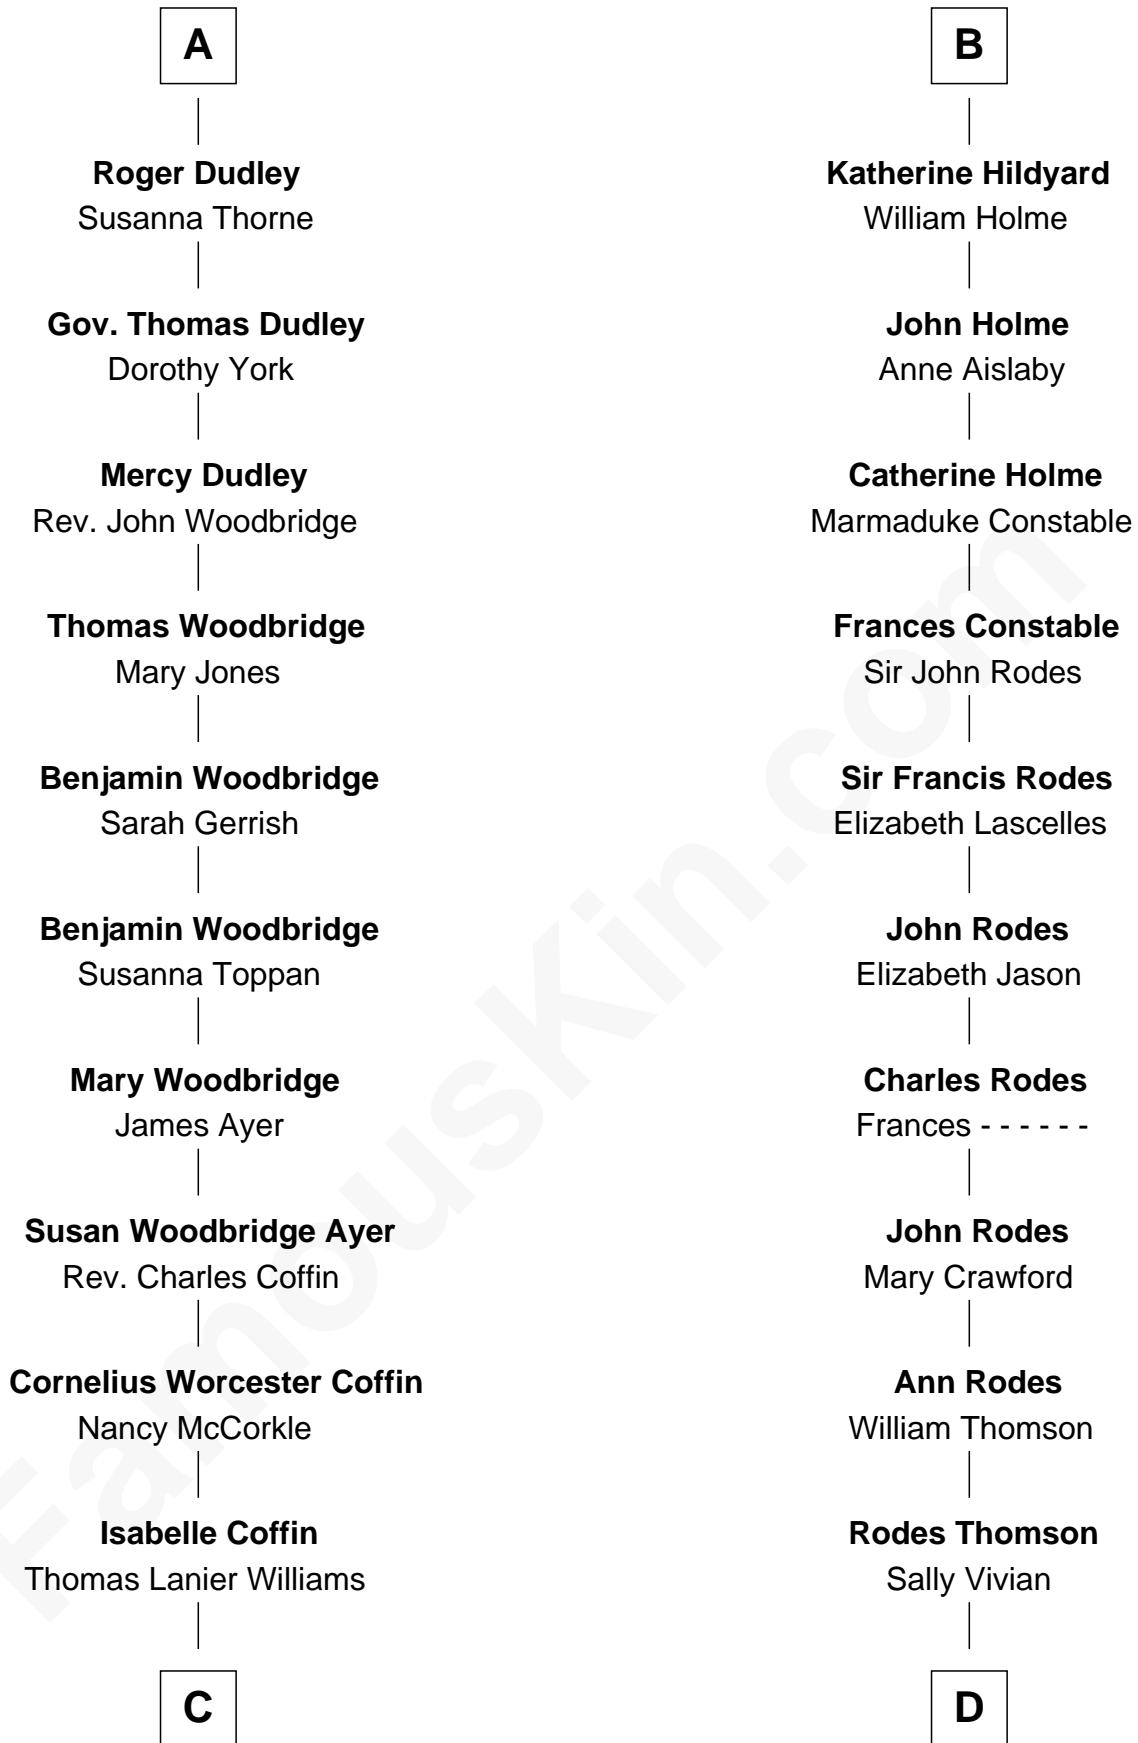

FamousKin.com

Relationship Chart of

Tennessee Williams

Author of *A Streetcar Named Desire*

18th cousin 3 times removed of

Melvyn Douglas
Movie Actor

Edward III, King of England
Philippa of Hainault

C

Cornelius Coffin Williams

Edwina Dakin

Tennessee Williams

Author of A Streetcar Named Desire

D

Nancy Thomson

Thomas Johnson Garrett

Sophia Garrett

Erskine Douglas

Emma Jane Douglas

Col. George Taliaferro Shackelford

Lena Priscilla Shackelford

Edouard Gregory Hesselberg

Melvyn Douglas

Movie Actor

FamousKin.com