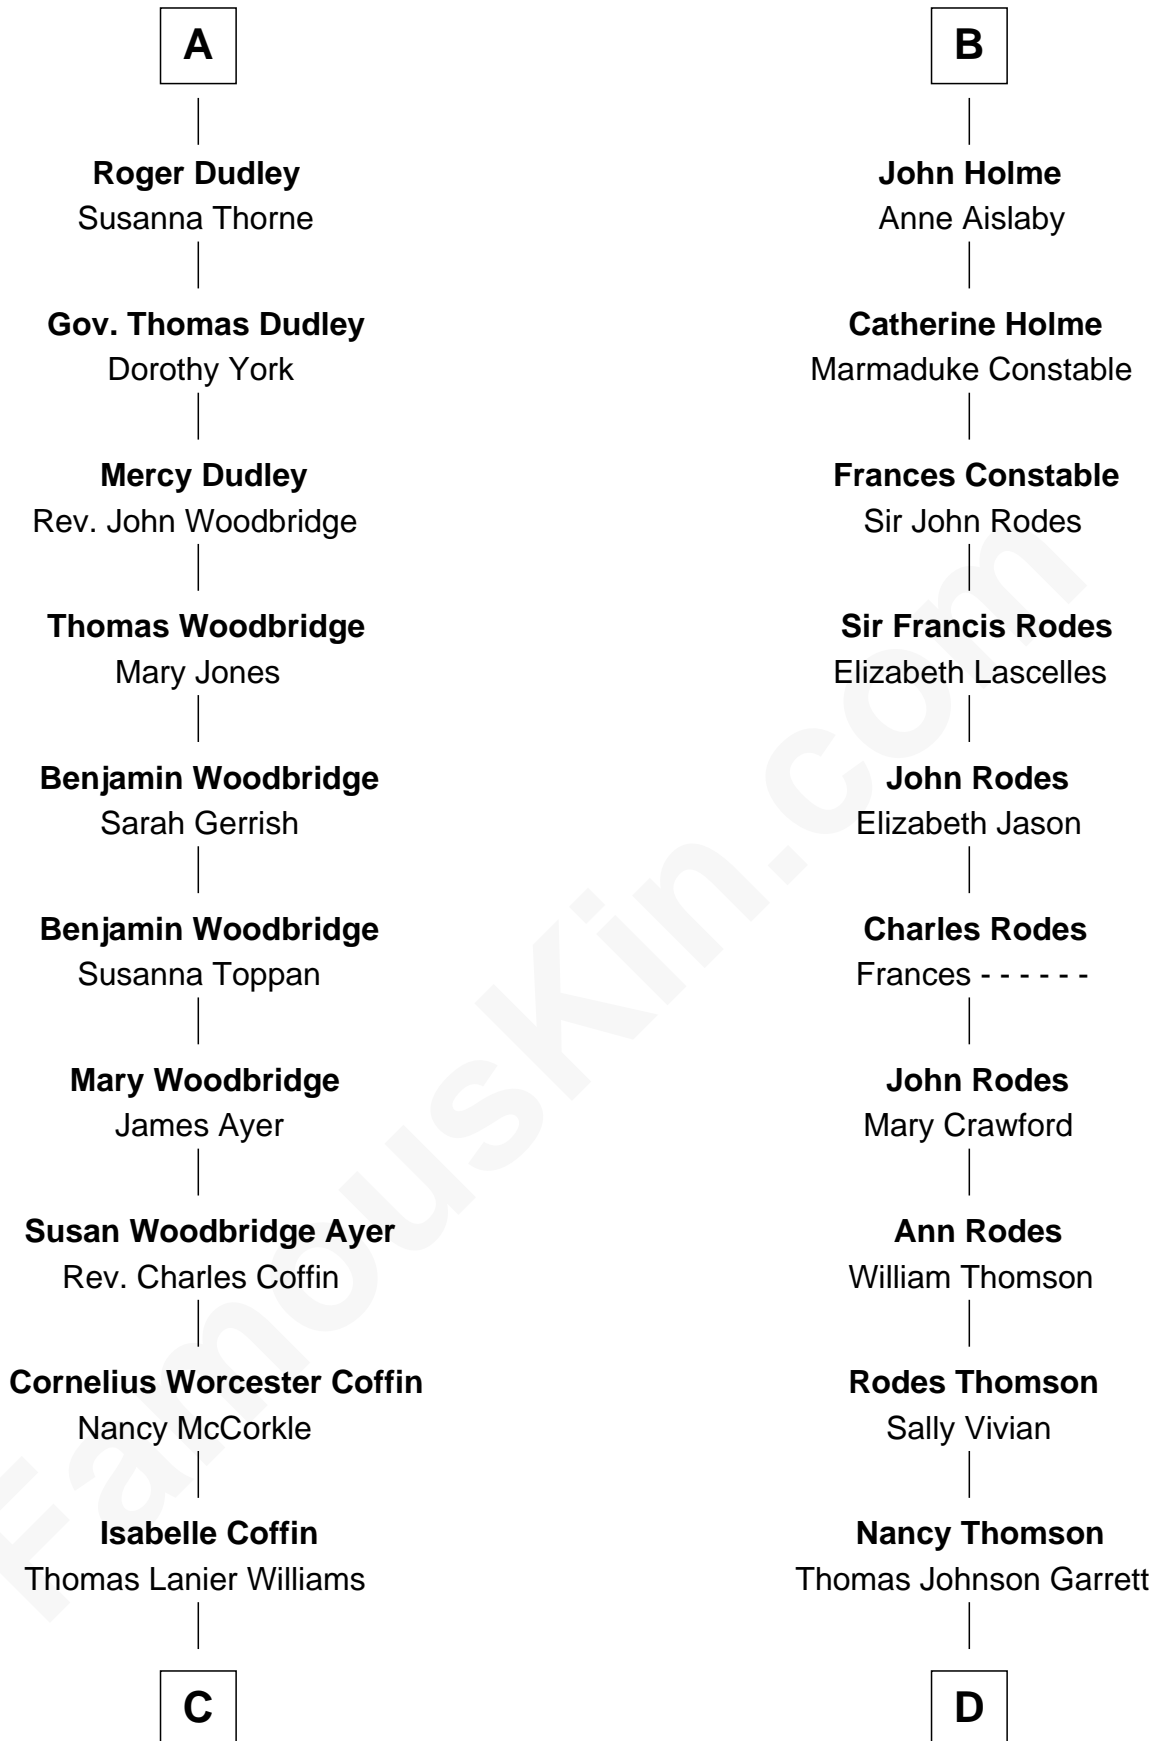

FamousKin.com

Relationship Chart of

Tennessee Williams

Author of *A Streetcar Named Desire*

18th cousin 2 times removed of

Melvyn Douglas
Movie Actor

Sir Ralph de Neville

Alice de Audley

C

Cornelius Coffin Williams

Edwina Dakin

Tennessee Williams

Author of A Streetcar Named Desire

D

Sophia Garrett

Erskine Douglas

Emma Jane Douglas

Col. George Taliaferro Shackelford

Lena Priscilla Shackelford

Edouard Gregory Hesselberg

Melvyn Douglas

Movie Actor

FamousKin.com