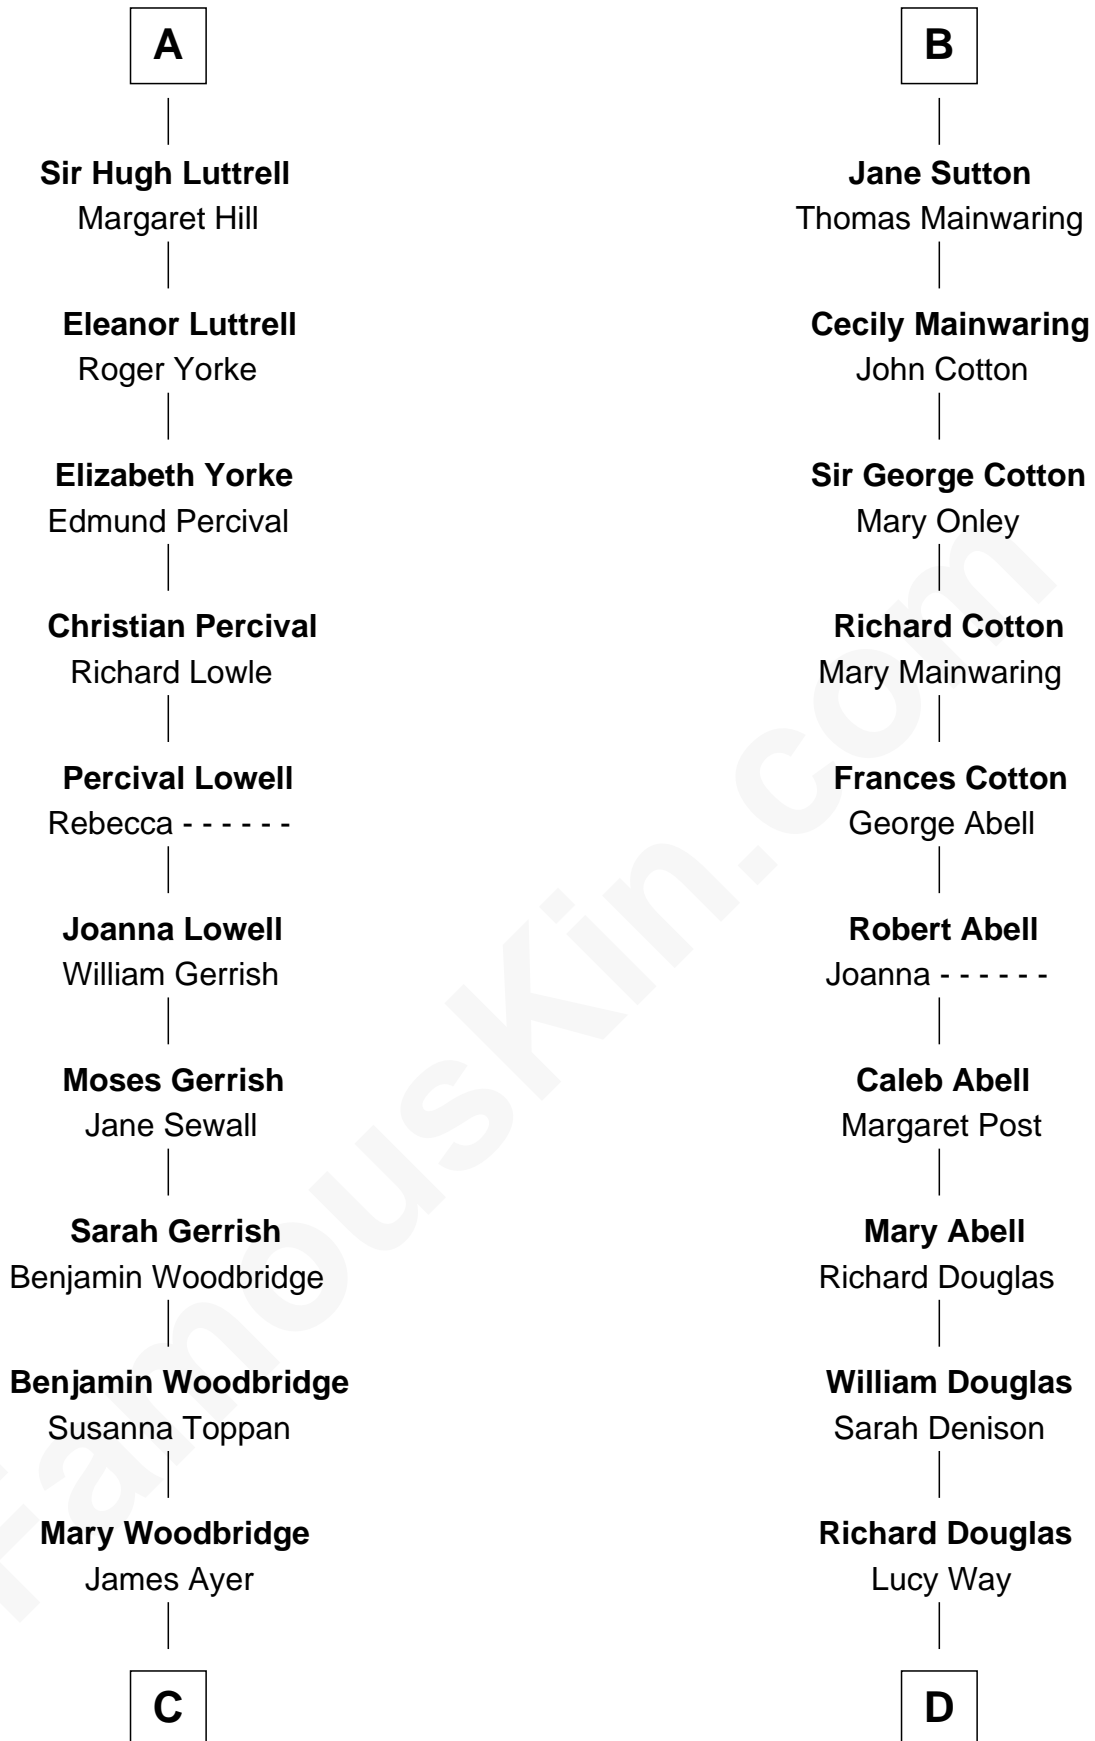

FamousKin.com

Relationship Chart of

Tennessee Williams

Author of A Streetcar Named Desire

20th cousin 1 time removed of

Melvyn Douglas
Movie Actor

Sir Hugh le Despencer
Aveline Basset

C

Tennessee Williams

Author of A Streetcar Named Desire

D

Erskine Douglas

Sophia Garrett

Emma Jane Douglas

Col. George Taliaferro Shackelford

Lena Priscilla Shackelford