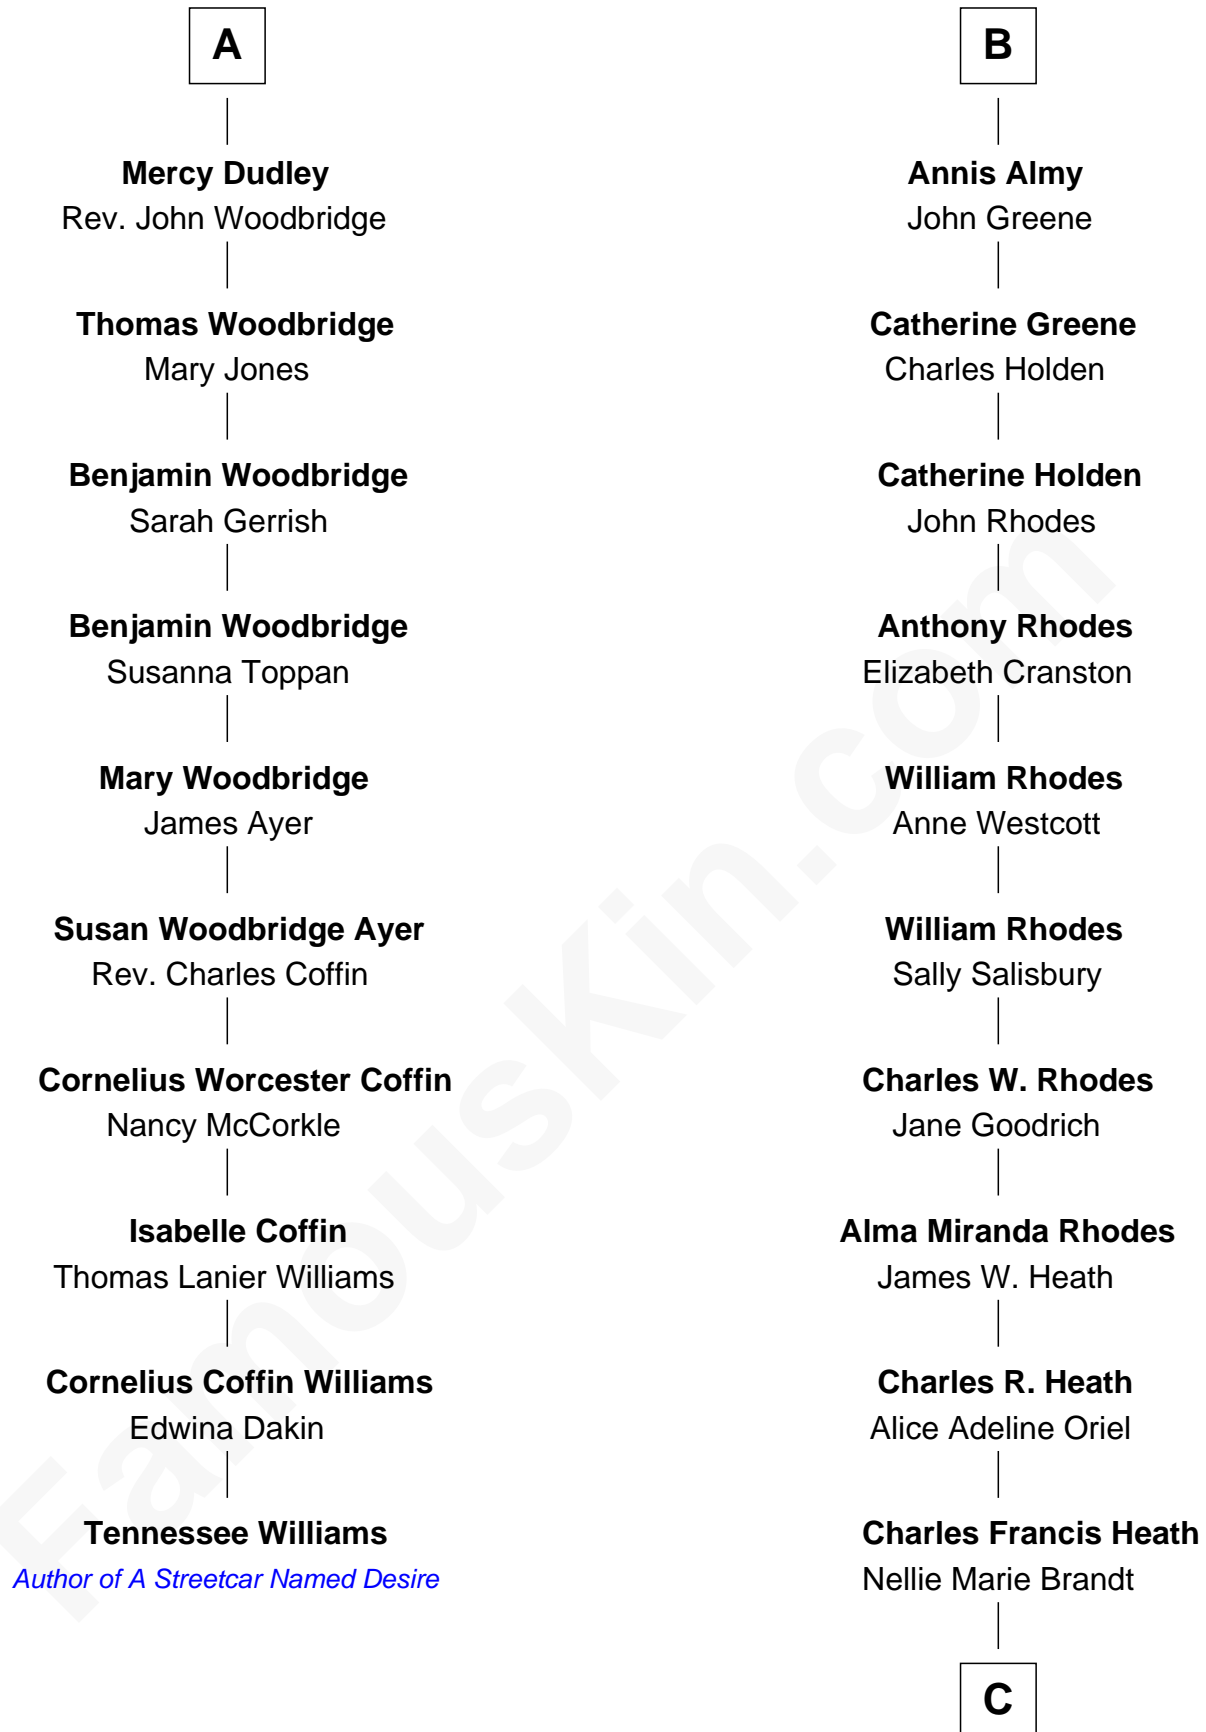

FamousKin.com

Relationship Chart of

Tennessee Williams

Author of *A Streetcar Named Desire*

16th cousin 2 times removed of

Sarah Palin

9th Governor of Alaska

C

Charles Richard Heath

Sarah Sheeran

Sarah Palin

9th Governor of Alaska

FamousKin.com