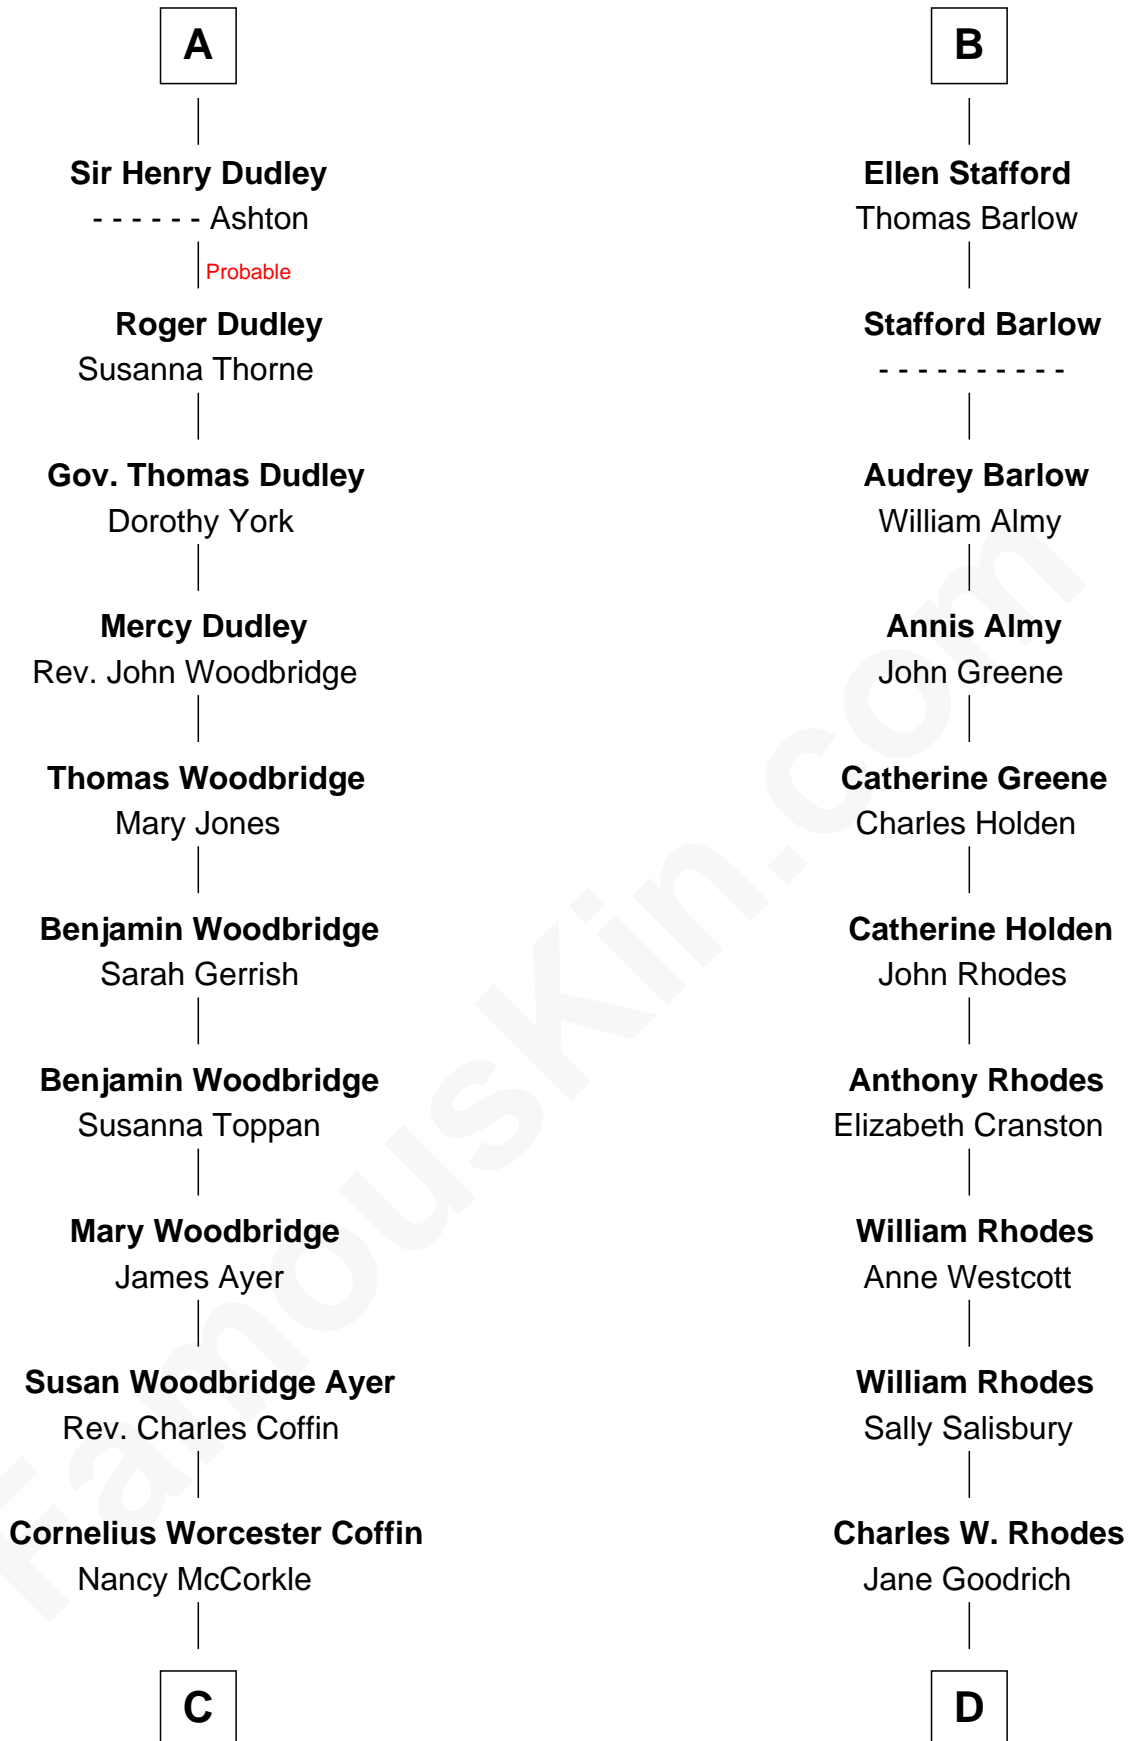

## Relationship Chart of

### Tennessee Williams

*Author of A Streetcar Named Desire*

19th cousin 2 times removed of

**Sarah Palin**

*9th Governor of Alaska*

**C**

**Isabelle Coffin**

Thomas Lanier Williams

**Cornelius Coffin Williams**

Edwina Dakin

**Tennessee Williams**

*Author of A Streetcar Named Desire*

**D**

**Alma Miranda Rhodes**

James W. Heath

**Charles R. Heath**

Alice Adeline Oriel

**Charles Francis Heath**

Nellie Marie Brandt

**Charles Richard Heath**

Sarah Sheeran

**Sarah Palin**

*9th Governor of Alaska*

FamousKin.com