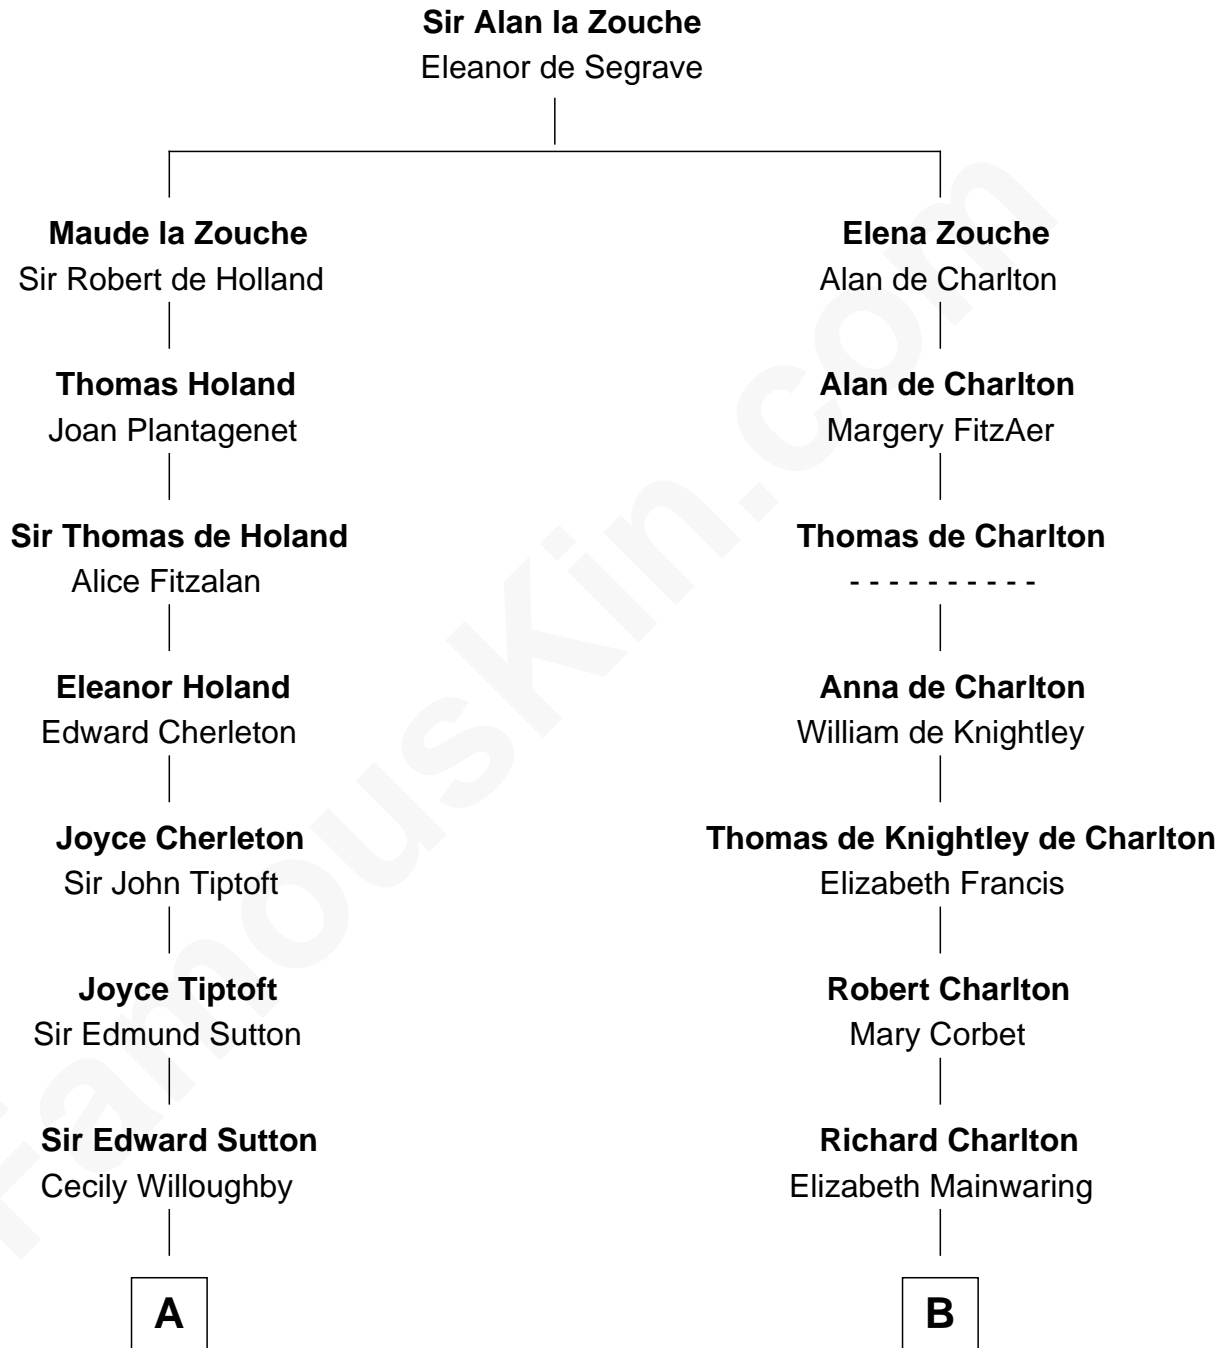

FamousKin.com

Relationship Chart of

Tennessee Williams

Author of A Streetcar Named Desire

20th cousin 1 time removed of

Sarah Palin

9th Governor of Alaska

C

Cornelius Worcester Coffin

Nancy McCorkle

Isabelle Coffin

Thomas Lanier Williams

Cornelius Coffin Williams

Edwina Dakin

Tennessee Williams

Author of A Streetcar Named Desire