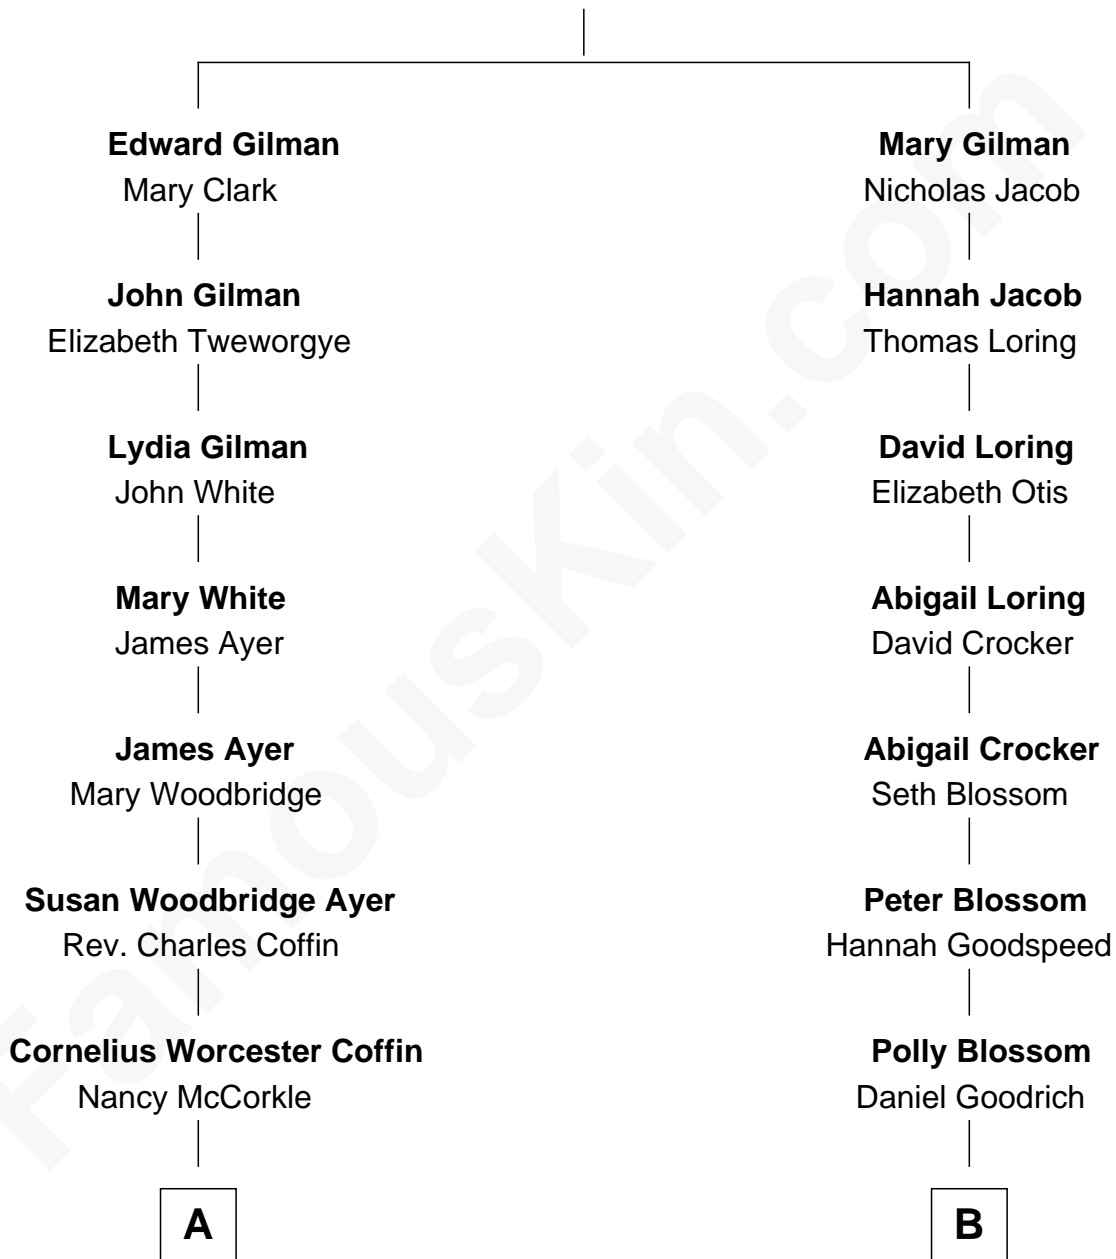

## Relationship Chart of

### Tennessee Williams

*Author of A Streetcar Named Desire*

9th cousin 3 times removed of

**Sarah Palin**

*9th Governor of Alaska*

**Edward Gilman**

**A**

**Isabelle Coffin**

Thomas Lanier Williams

**Cornelius Coffin Williams**

Edwina Dakin

**Tennessee Williams**

*Author of A Streetcar Named Desire*

**B**

**Jane Goodrich**

Charles W. Rhodes

**Alma Miranda Rhodes**

James W. Heath

**Charles R. Heath**

Alice Adeline Oriel

**Charles Francis Heath**

Nellie Marie Brandt

**Charles Richard Heath**

Sarah Sheeran