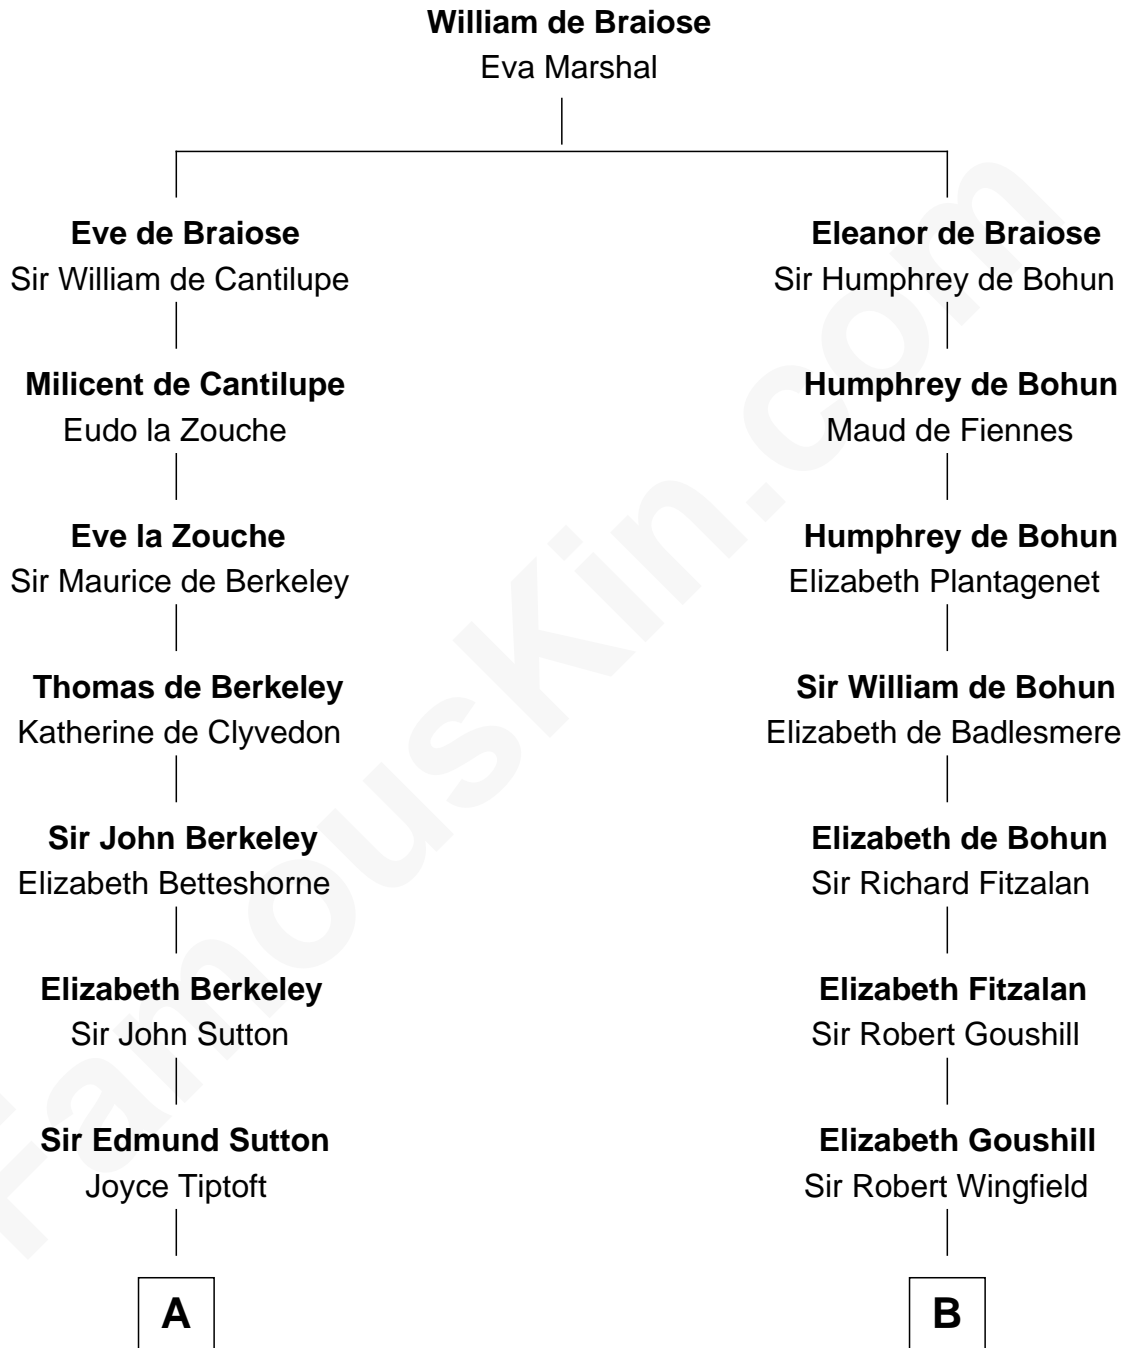

FamousKin.com

Relationship Chart of

Tennessee Williams

Author of *A Streetcar Named Desire*

19th cousin 2 times removed of

Shubael D. Childs

Founder of *S.D. Childs & Company*

C