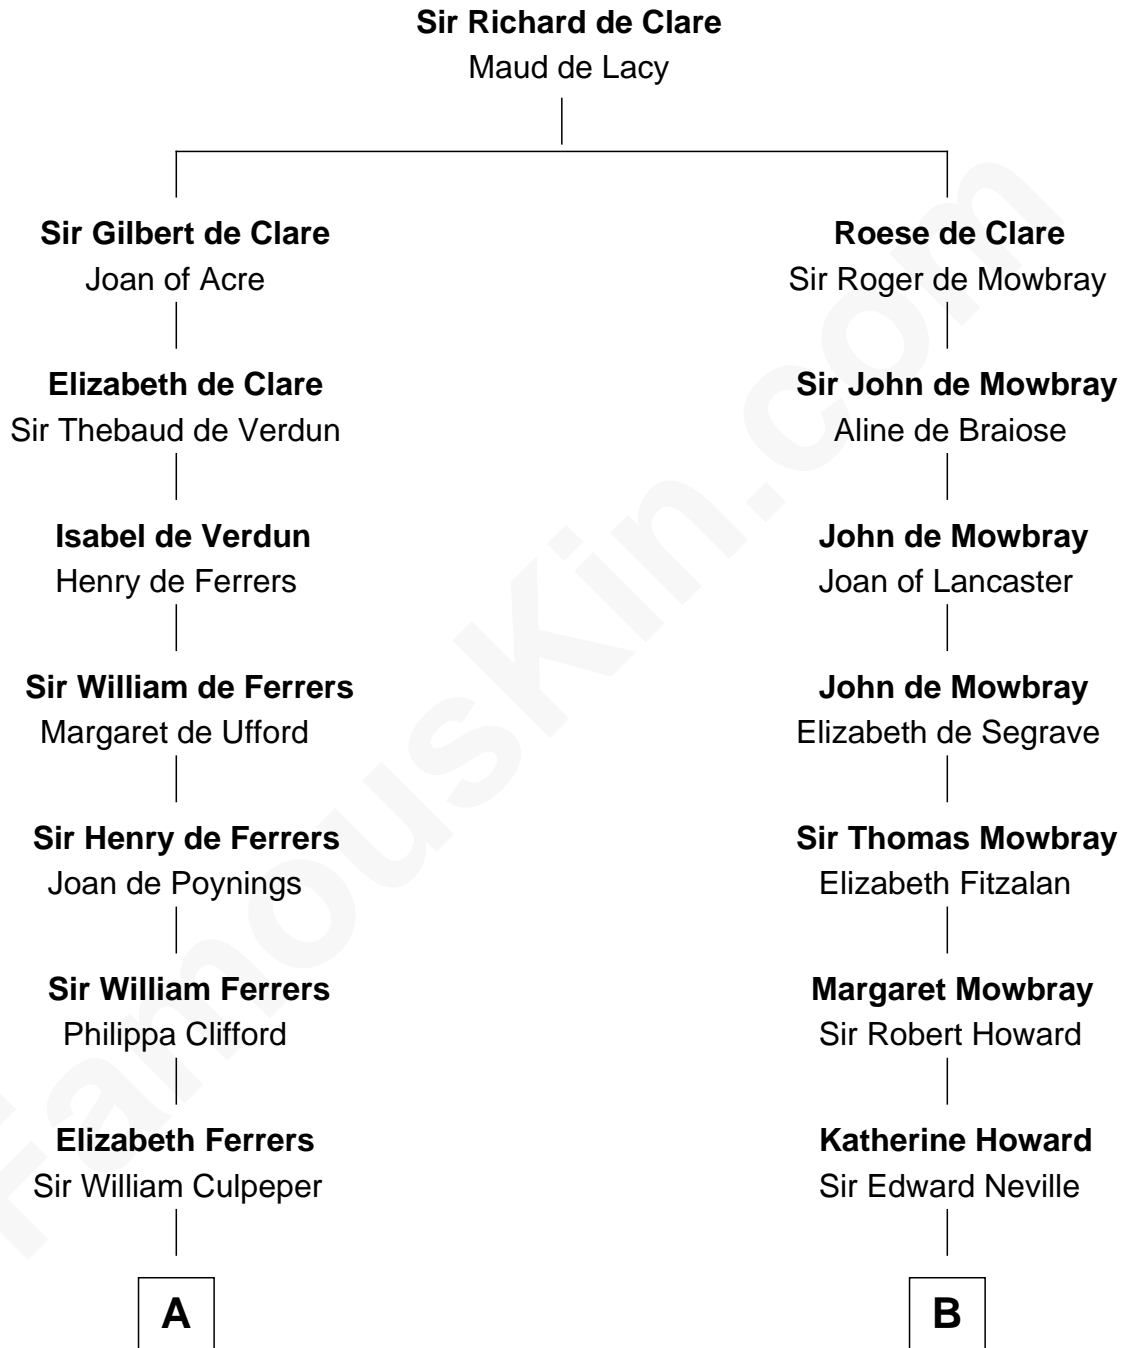

## Relationship Chart of Tennessee Williams

*Author of A Streetcar Named Desire*

17th cousin 4 times removed of

## Thomas Jefferson

*3rd U.S. President and Signer of the Declaration of Independence*

**C**

—  
**Susan Woodbridge Ayer**

Rev. Charles Coffin

—  
**Cornelius Worcester Coffin**

Nancy McCorkle

—  
**Isabelle Coffin**