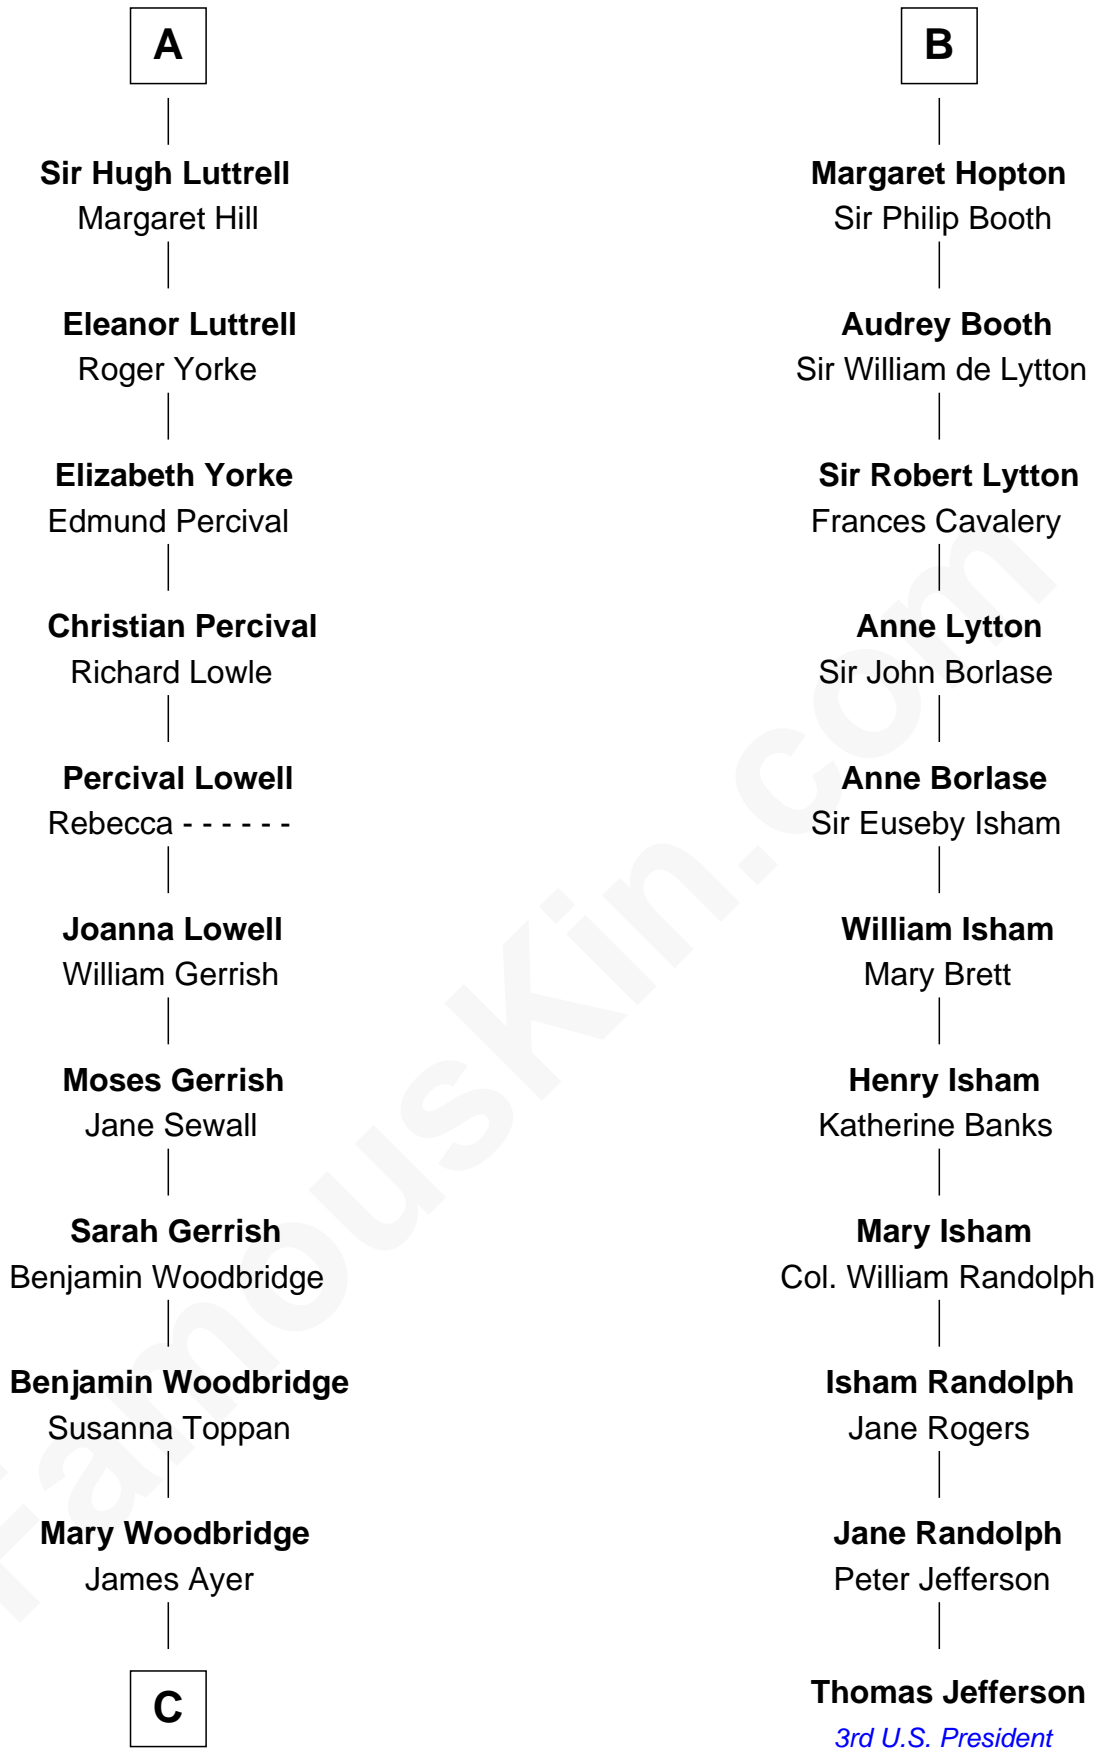

FamousKin.com

Relationship Chart of

Tennessee Williams

Author of *A Streetcar Named Desire*

17th cousin 4 times removed of

Thomas Jefferson

3rd U.S. President and Signer of the Declaration of Independence

Sir Hugh le Despencer

Aveline Basset

Eleanor le Despencer

Sir Hugh de Courtenay

Sir Hugh de Courtenay

Agnes de St. John

Sir Hugh de Courtenay

Margaret de Bohun

Elizabeth de Courtenay

Sir Philip le Despencer

Elizabeth de Tibetot

Margery Despencer

Sir Roger Wentworth

Margaret Wentworth

Sir William Hopton

B

C