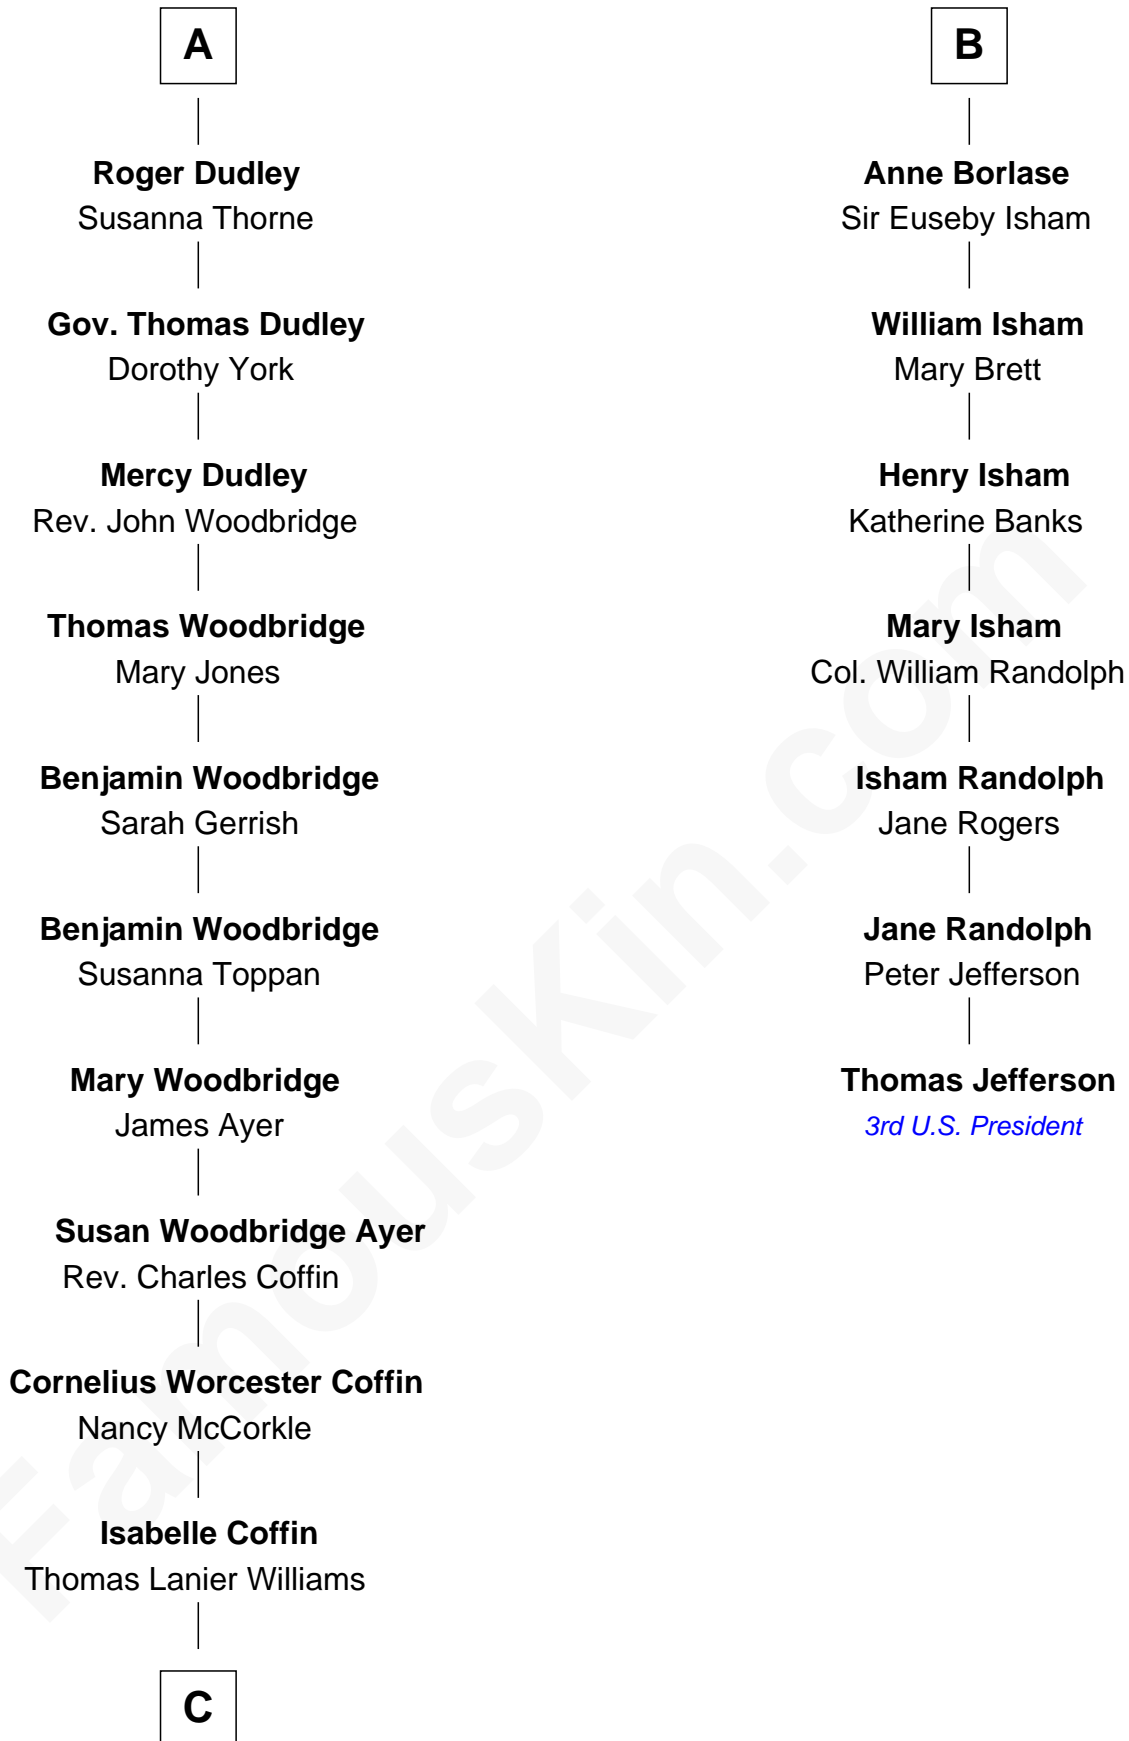

### Tennessee Williams

Author of *A Streetcar Named Desire*

13th cousin 5 times removed of

**Sir Henry Dudley**

- - - - - Ashton

Probable

**A**

**Sir Philip le Despencer**

Elizabeth de Tibetot

**Margery Despencer**

Sir Roger Wentworth

**Margaret Wentworth**

Sir William Hopton

**Margaret Hopton**

Sir Philip Booth

**Audrey Booth**

Sir William de Lytton

**Sir Robert Lytton**

Frances Cavalery

**Anne Lytton**

Sir John Borlase

**B**

**C**

—  
**Cornelius Coffin Williams**

Edwina Dakin

—  
**Tennessee Williams**

*Author of A Streetcar Named Desire*