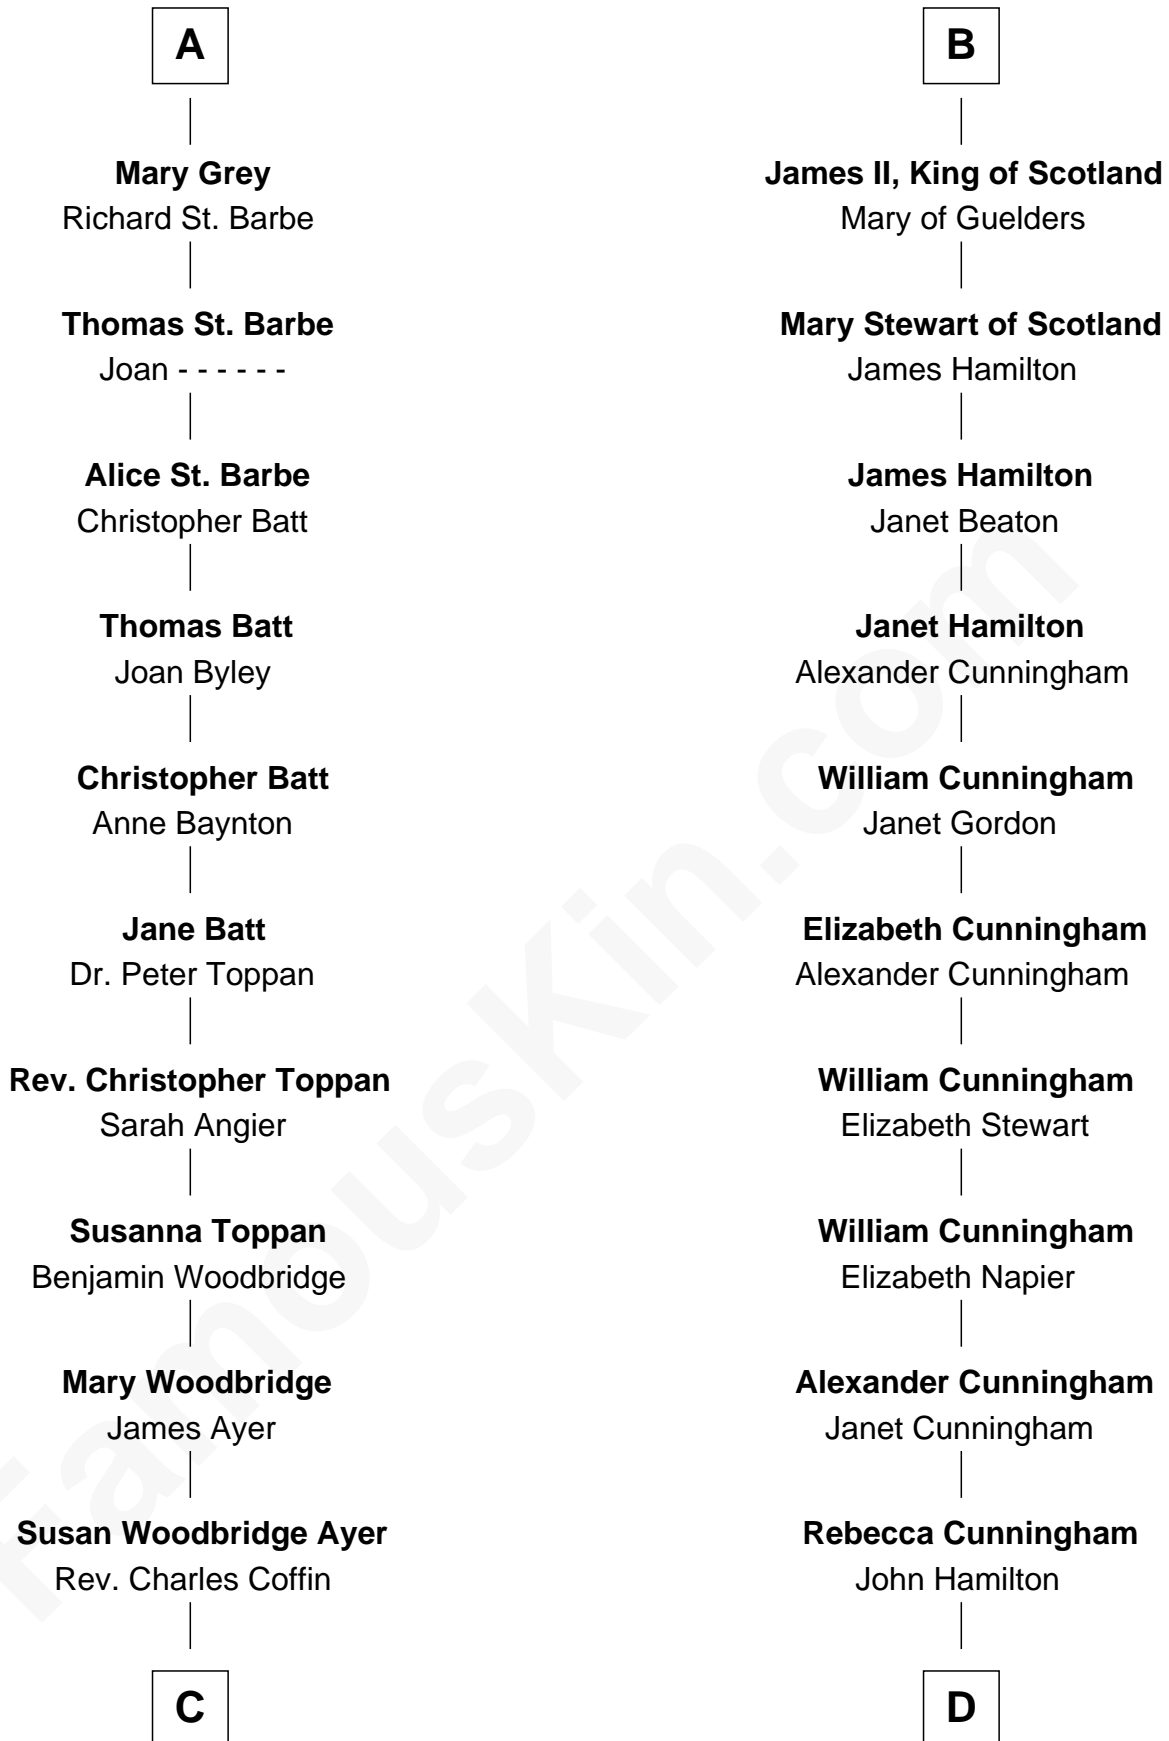

## Relationship Chart of Tennessee Williams

*Author of A Streetcar Named Desire*

19th cousin 1 time removed of

## Alexander Hamilton

*1st U.S. Secretary of the Treasury*

**C**

**Cornelius Worcester Coffin**

Nancy McCorkle

**Isabelle Coffin**

Thomas Lanier Williams

**Cornelius Coffin Williams**

Edwina Dakin

**Tennessee Williams**

*Author of A Streetcar Named Desire*

**D**

**Alexander Hamilton**

Elizabeth Pollock

**James A. Hamilton**

Rachel Fawcett