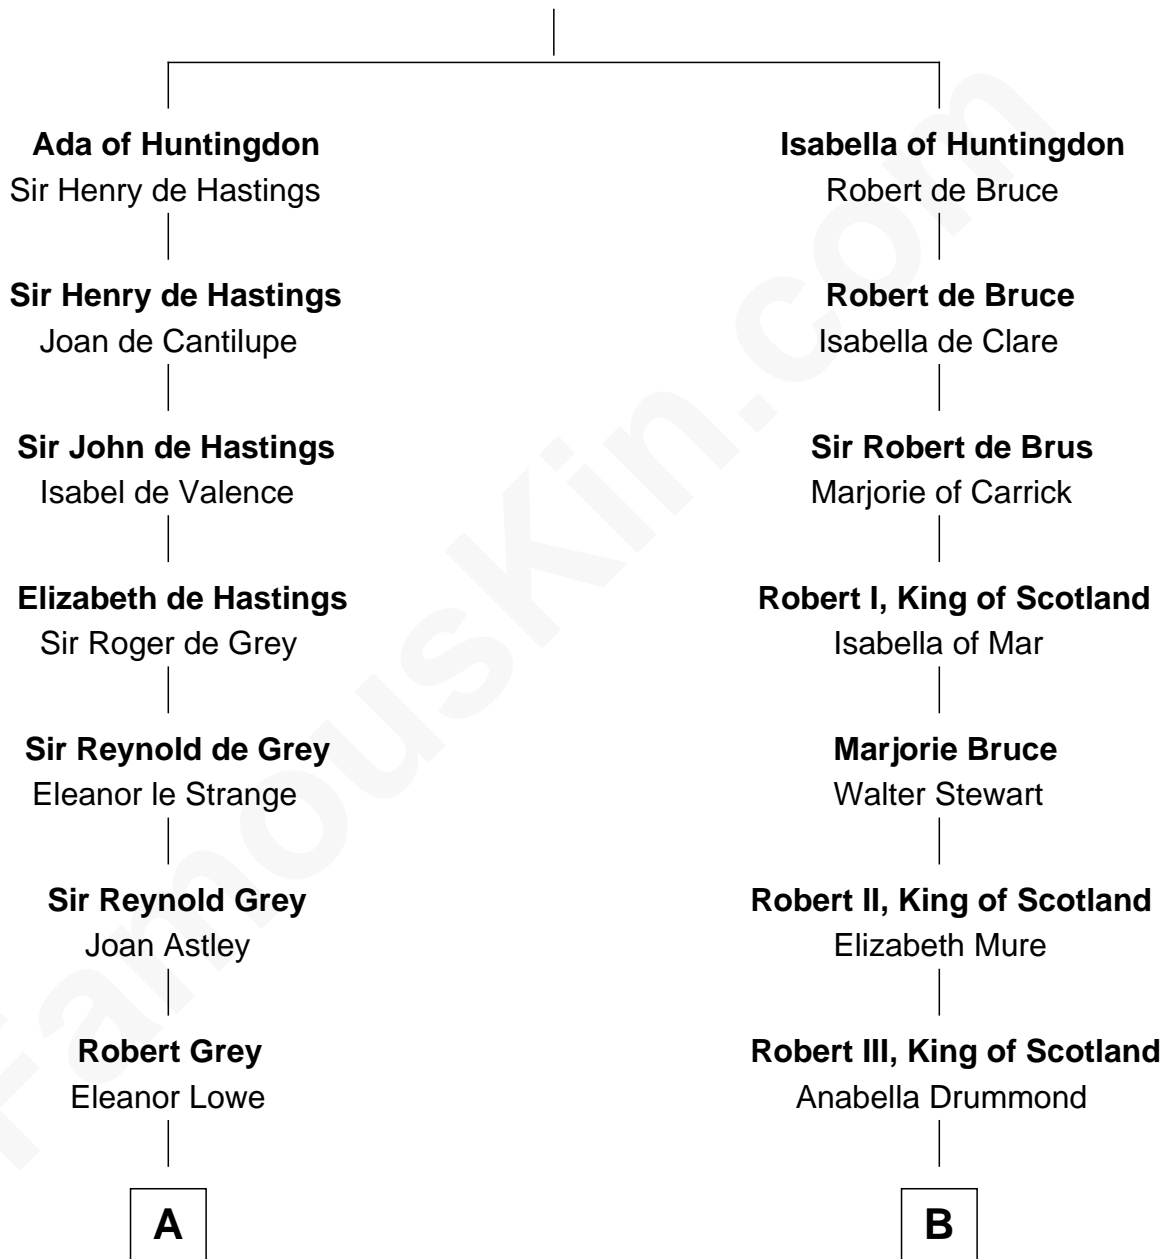

## Relationship Chart of Tennessee Williams

*Author of A Streetcar Named Desire*

20th cousin 1 time removed of

## Alexander Hamilton

*1st U.S. Secretary of the Treasury*

**David of Huntingdon**

Maud of Chester

**C**

**Susan Woodbridge Ayer**

Rev. Charles Coffin

**Cornelius Worcester Coffin**