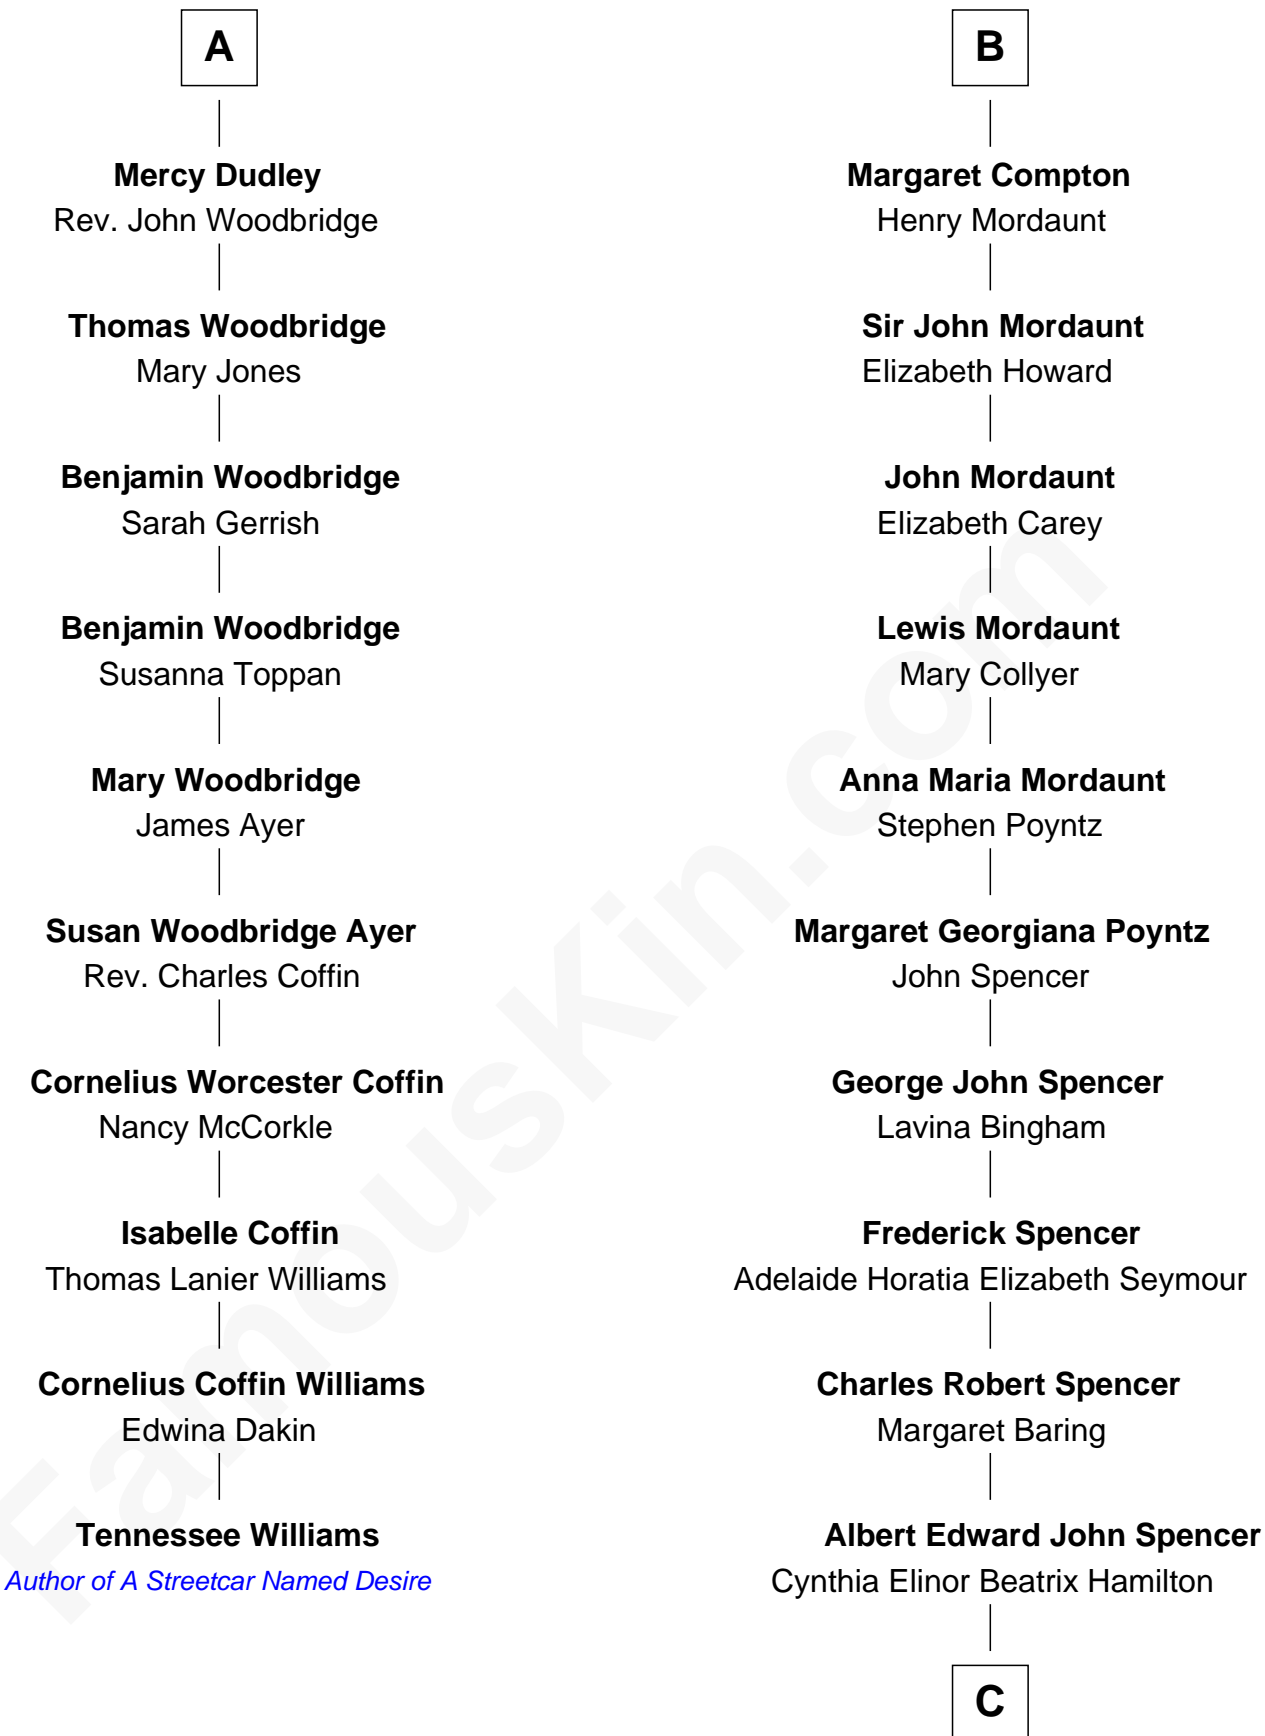

FamousKin.com

Relationship Chart of

Tennessee Williams

Author of *A Streetcar Named Desire*

16th cousin 3 times removed of

Prince William

Prince of Wales

C

Edward John Spencer
Frances Ruth Burke Roche

Princess Diana Frances Spencer
Charles III, King of the United Kingdom

Prince William
Prince of Wales

FamousKin.com