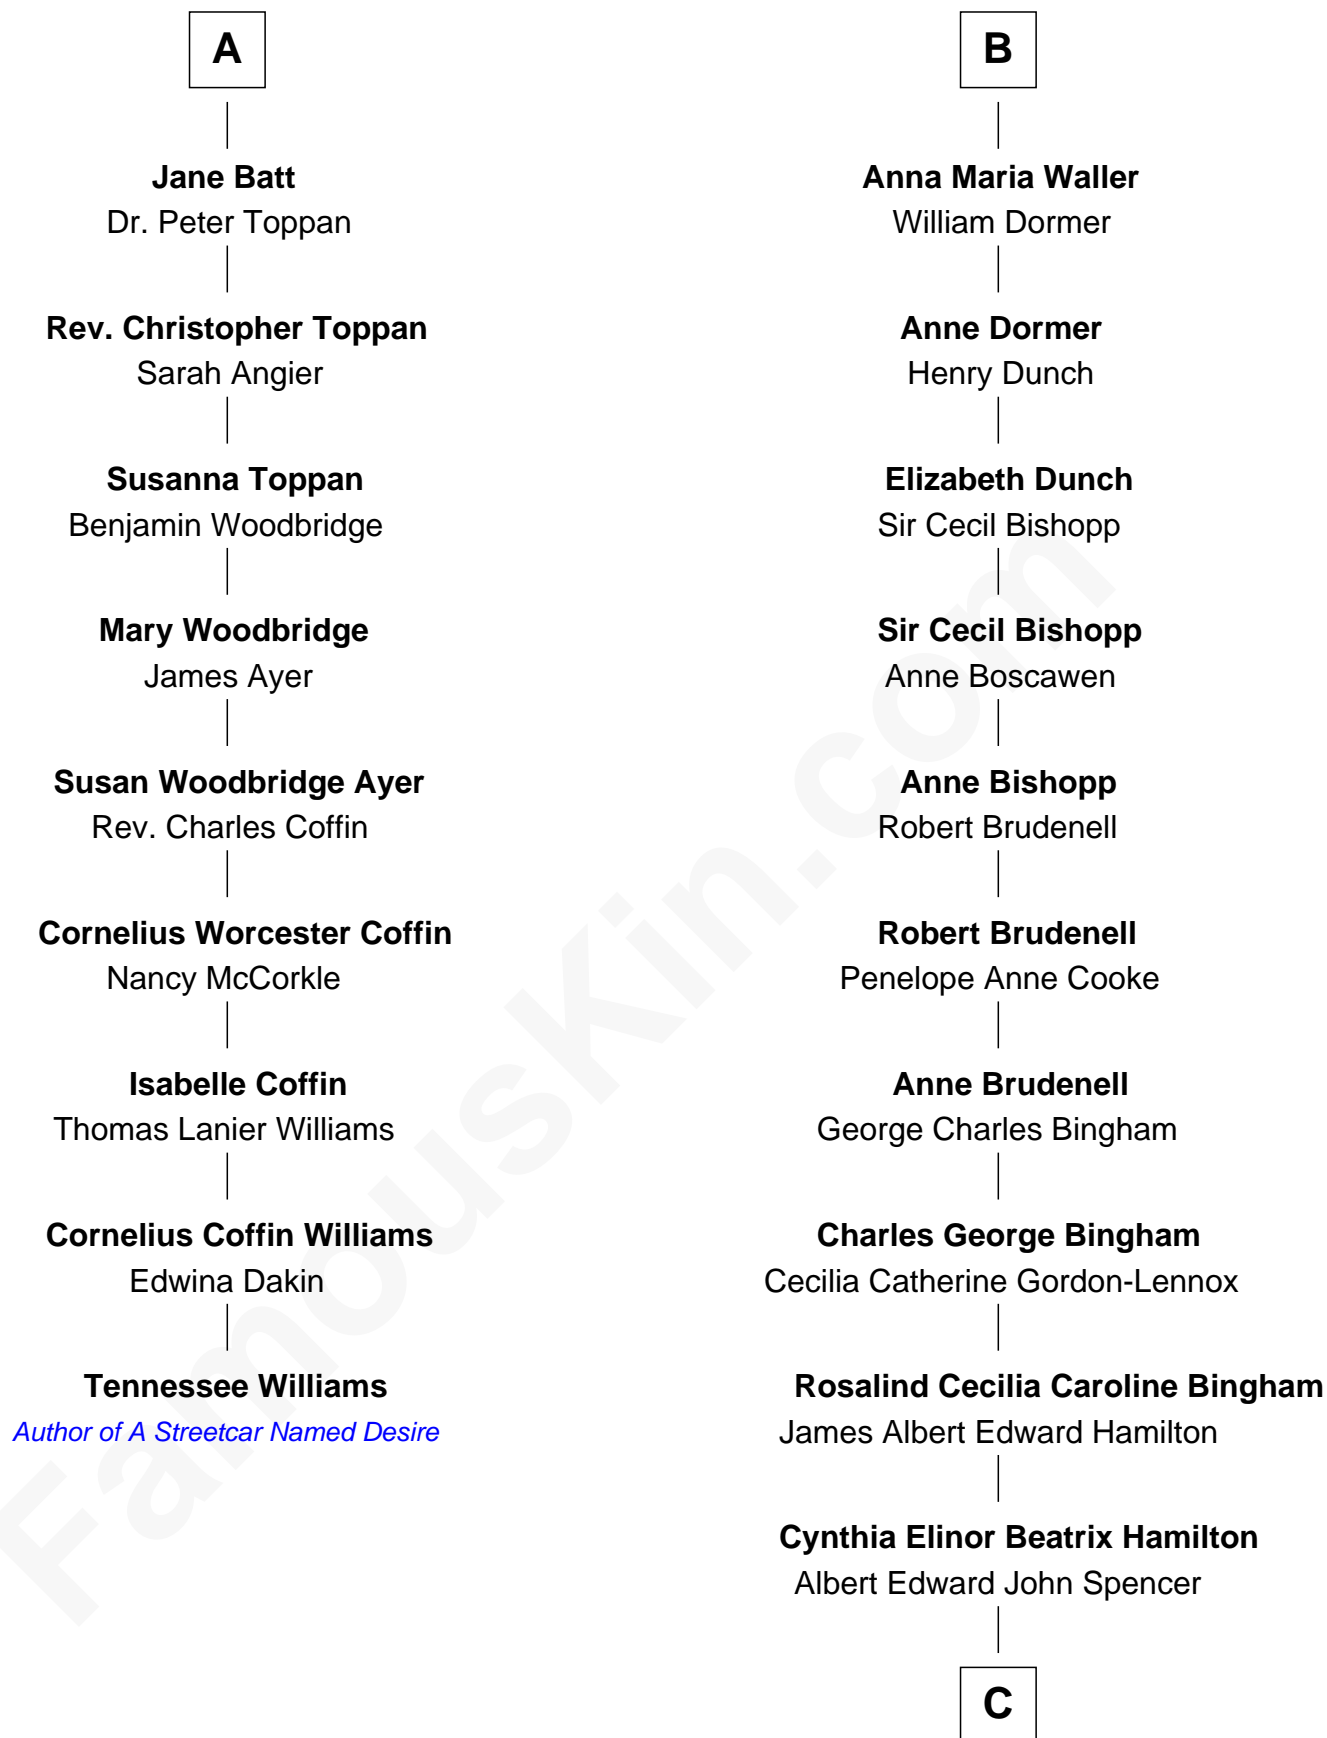

FamousKin.com

Relationship Chart of

Tennessee Williams

Author of *A Streetcar Named Desire*

15th cousin 4 times removed of

Prince William

Prince of Wales

Sir William Ferrers

Philippa Clifford

C

Edward John Spencer
Frances Ruth Burke Roche

Princess Diana Frances Spencer
Charles III, King of the United Kingdom

Prince William
Prince of Wales

FamousKin.com