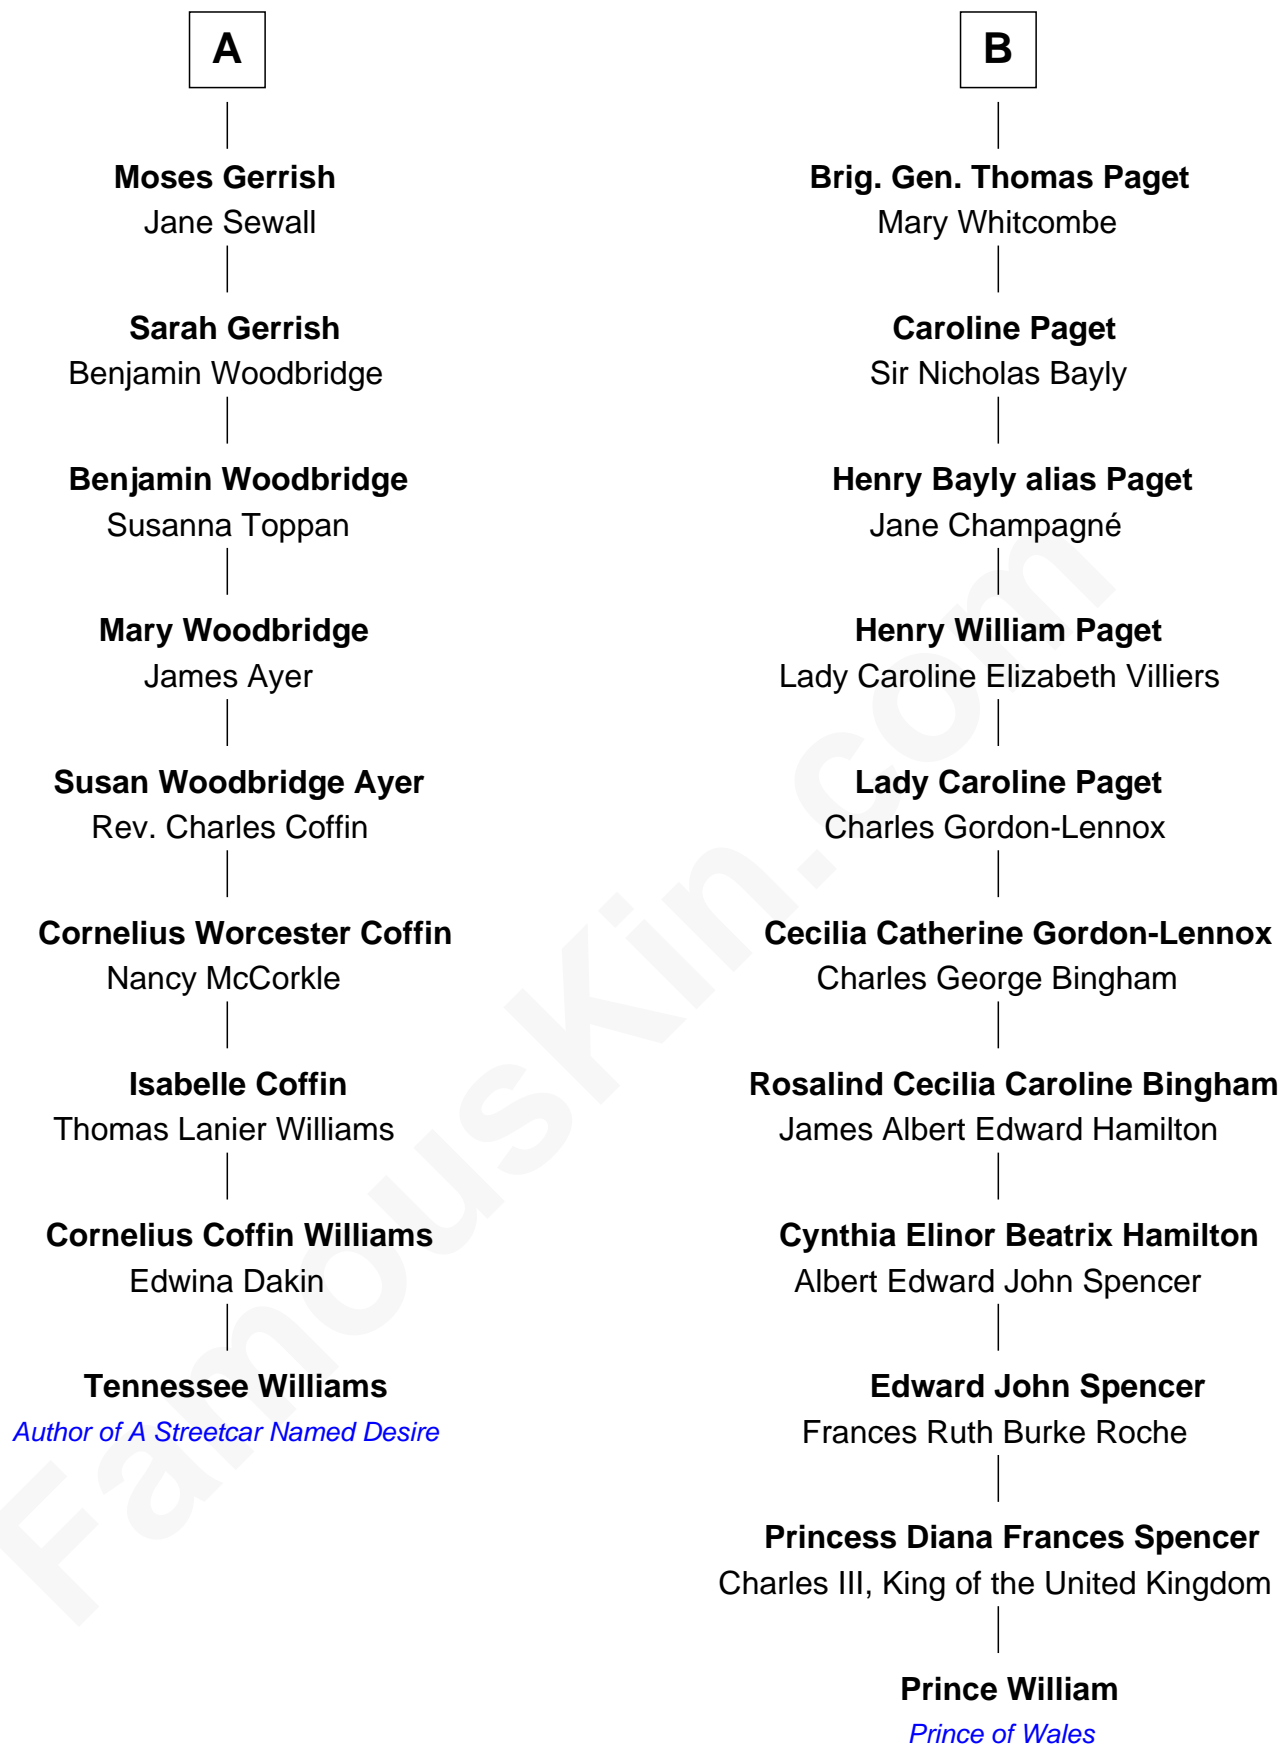

## Relationship Chart of

### Tennessee Williams

Author of *A Streetcar Named Desire*

15th cousin 2 times removed of

**Prince William**

*Prince of Wales*

William photo by [InSapphoWeTrust](#) [\(CC BY-SA 2.0\)](#)