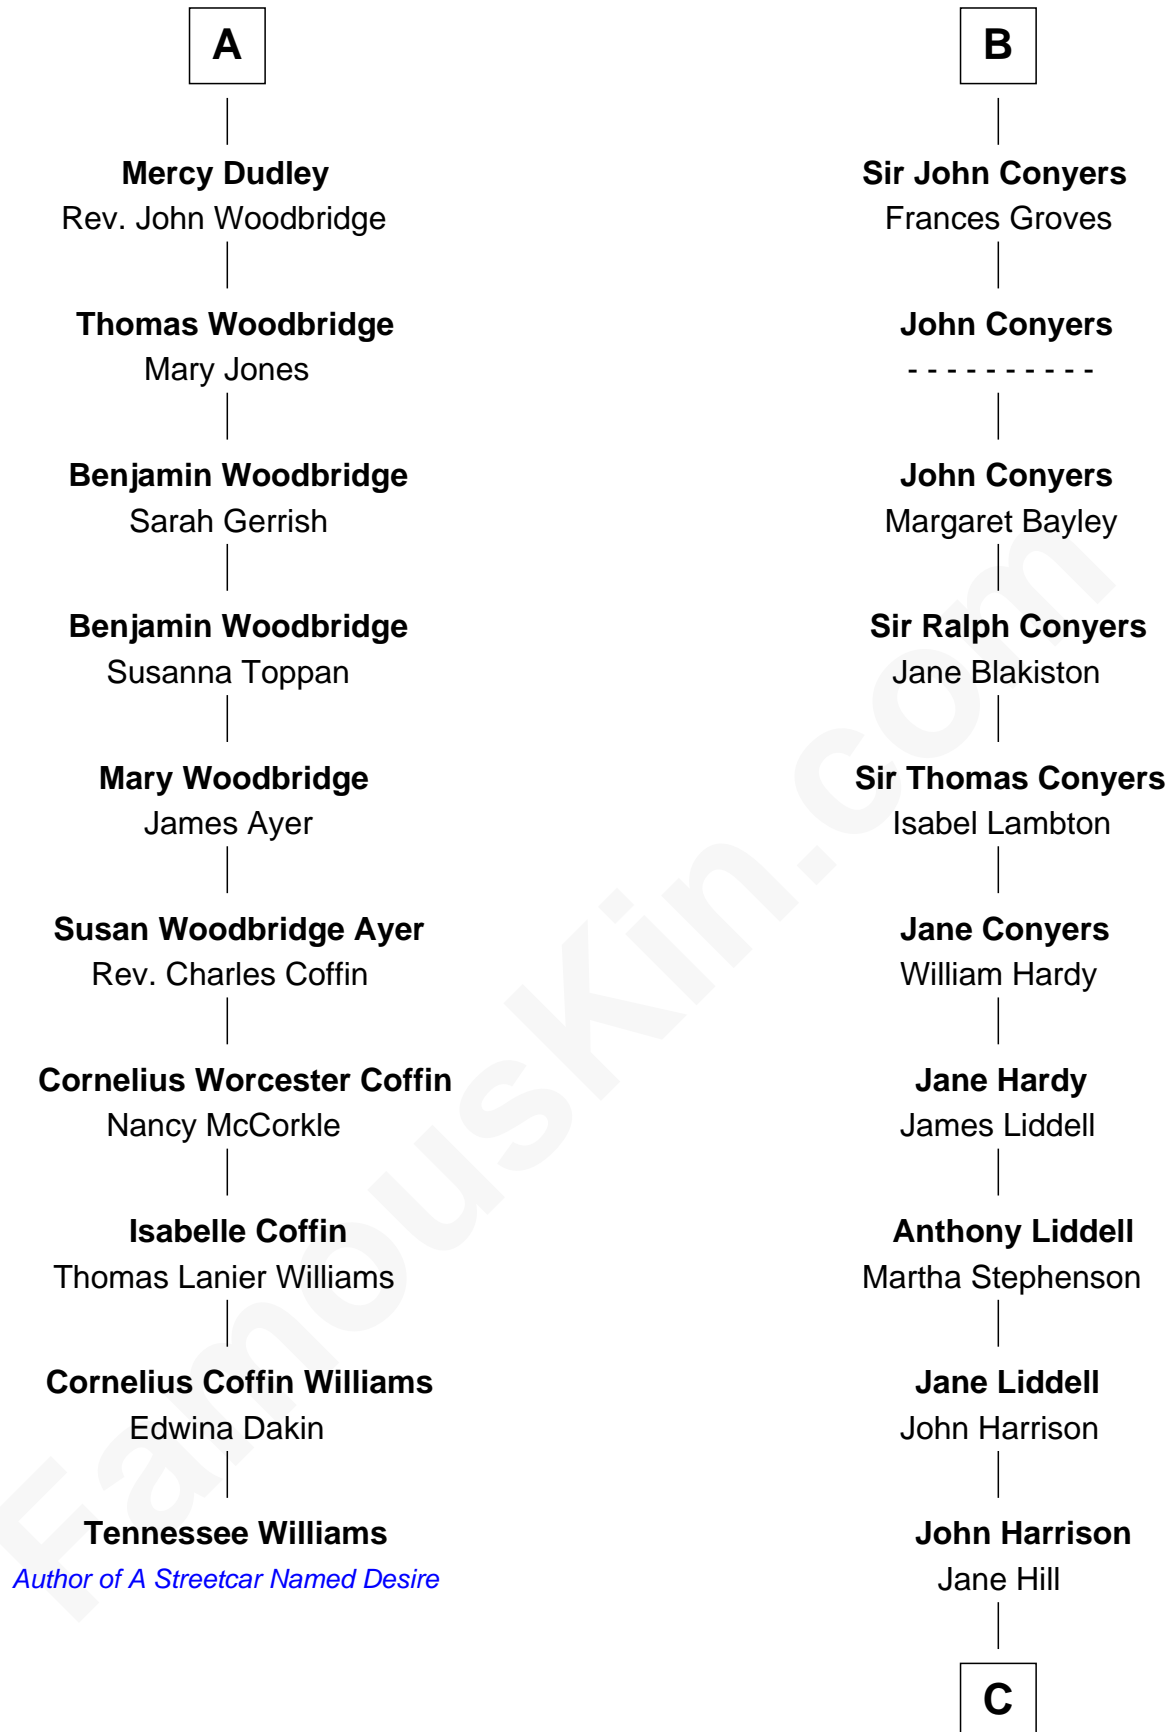

## Relationship Chart of

### Tennessee Williams

Author of *A Streetcar Named Desire*

16th cousin 4 times removed of

### Catherine Middleton

Princess of Wales

**C**

**Thomas Harrison**  
Elizabeth Mary Temple

**Dorothy Harrison**  
Ronald John James Goldsmith

**Carole Elizabeth Goldsmith**  
Michael Francis Middleton

**Catherine Middleton**  
*Princess of Wales*