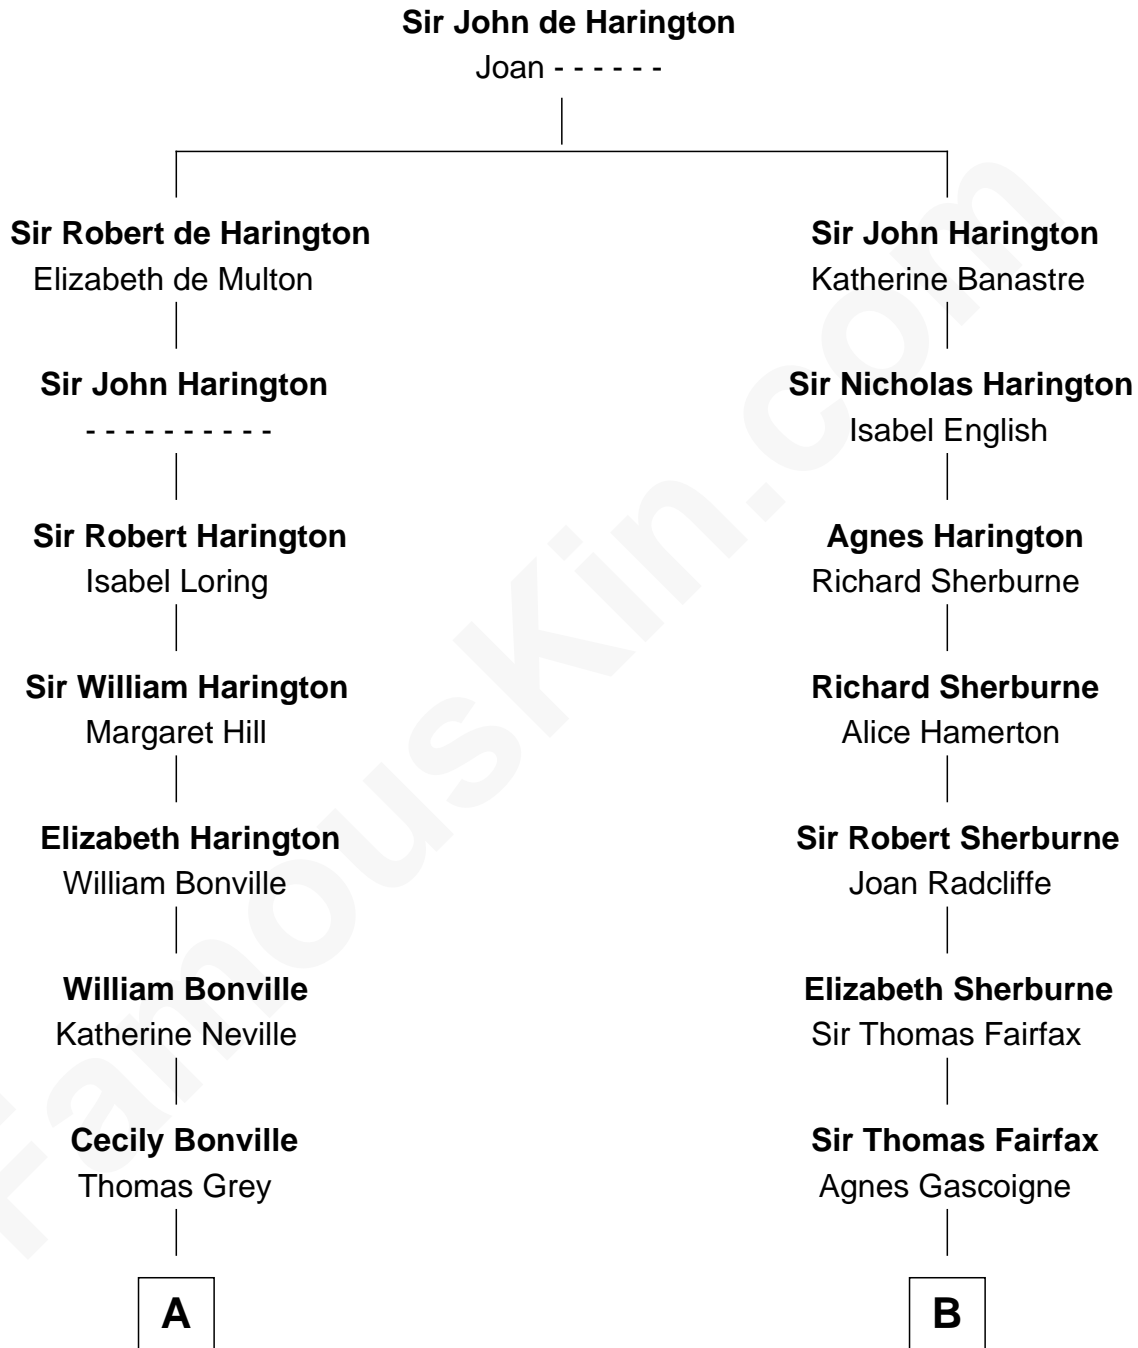

## Relationship Chart of

### Tennessee Williams

*Author of A Streetcar Named Desire*

20th cousin 1 time removed of

**Catherine Middleton**

*Princess of Wales*

**C**

**Cornelius Worcester Coffin**

Nancy McCorkle