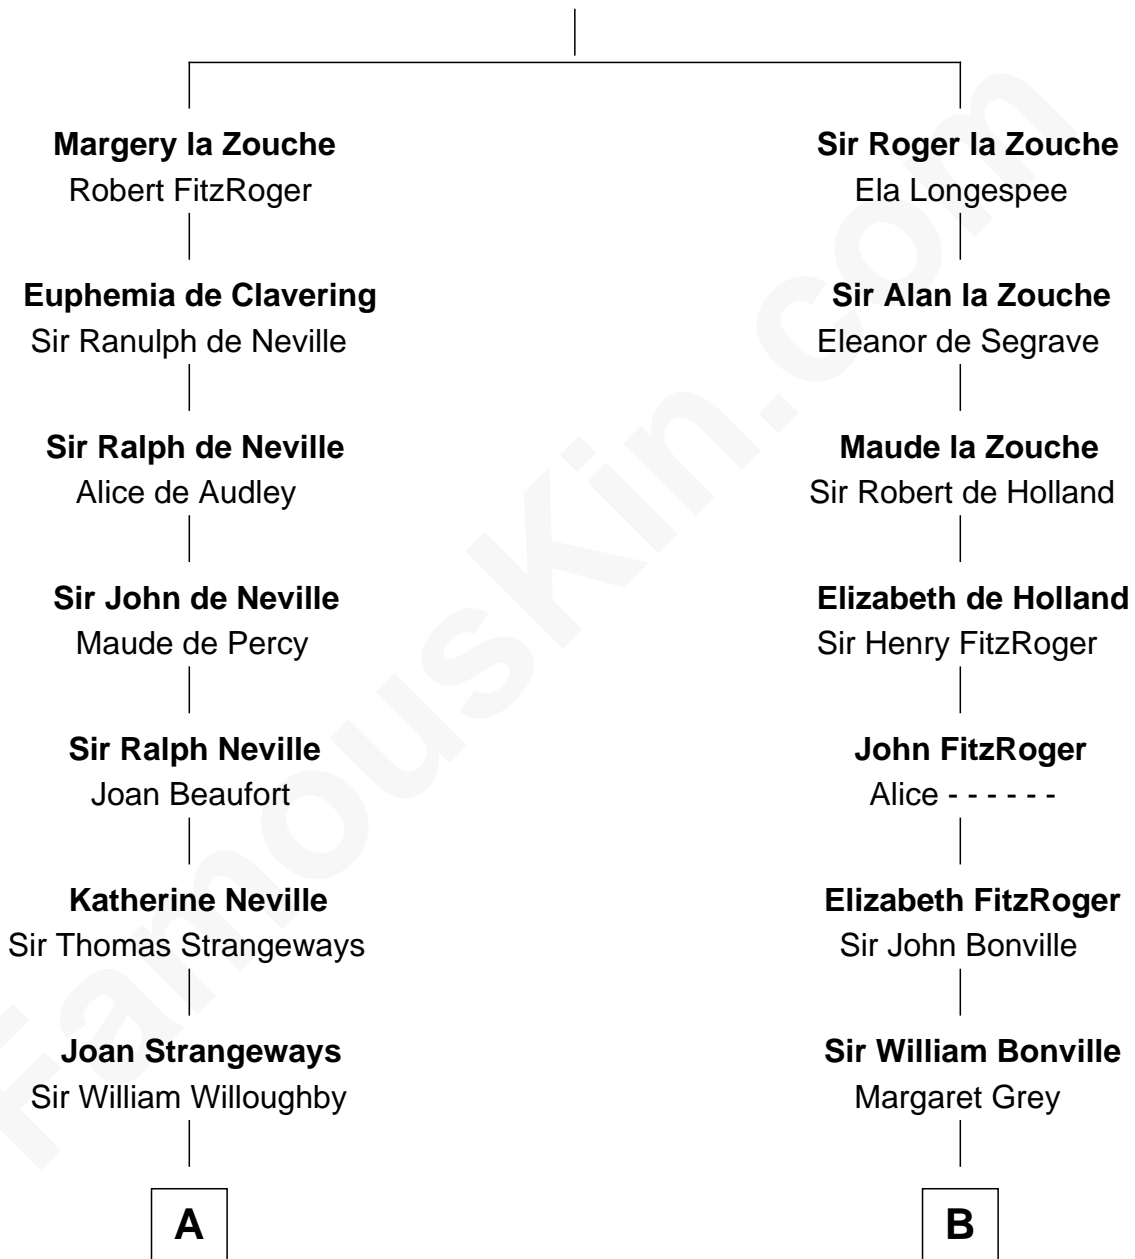

Alan la Zouche

Ellen de Quincy