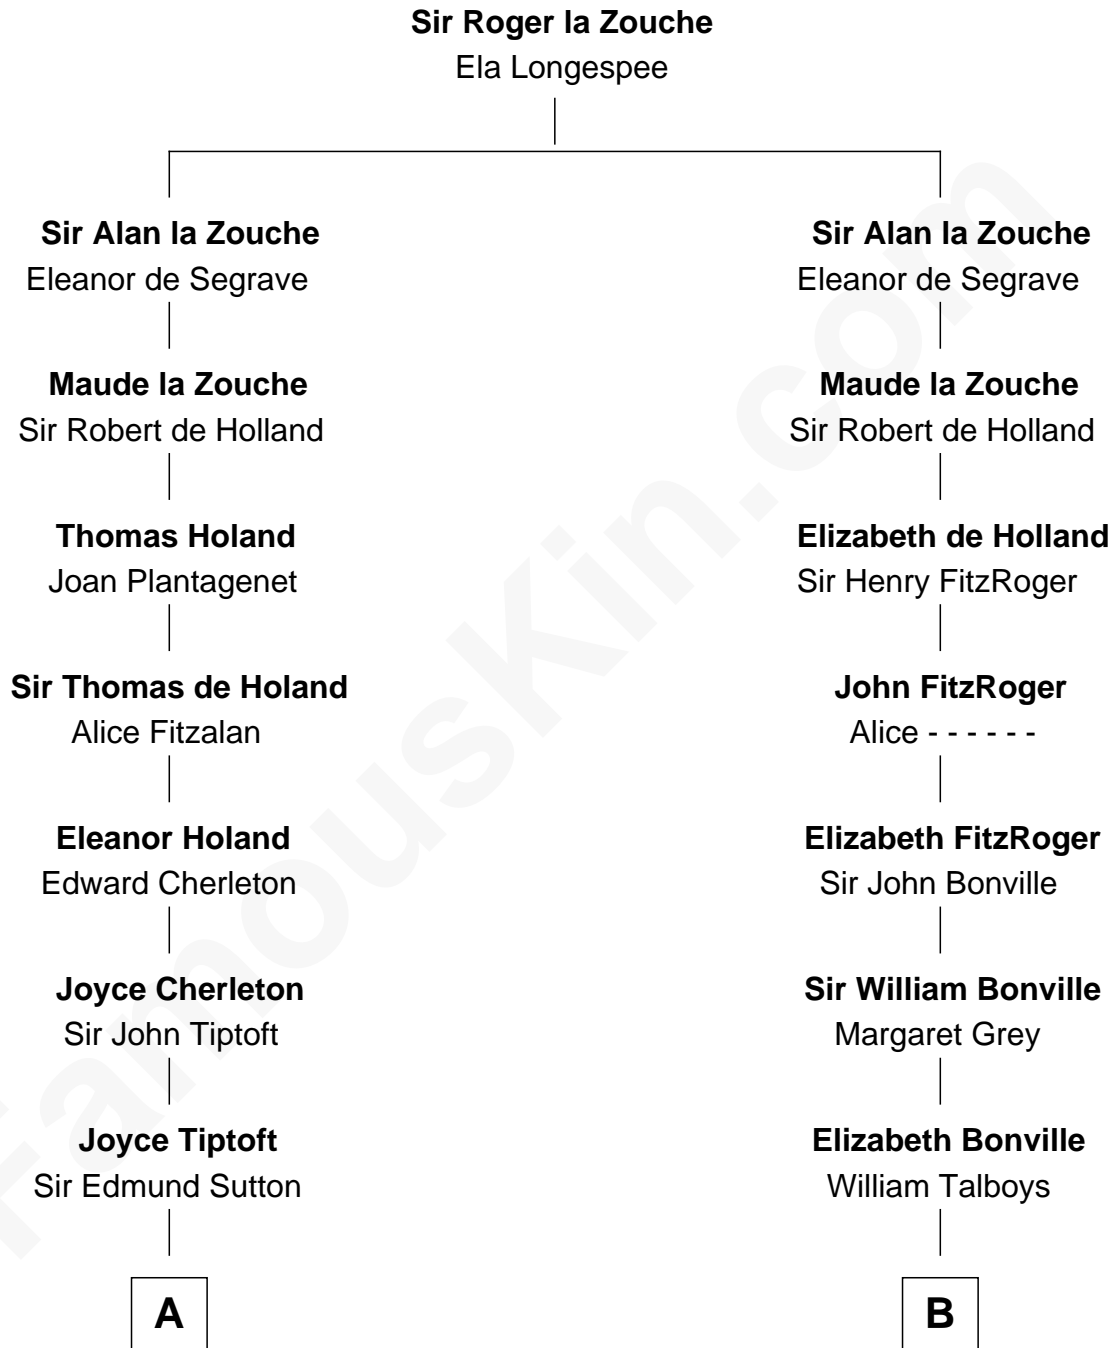

FamousKin.com

Relationship Chart of

Tennessee Williams

Author of A Streetcar Named Desire

19th cousin 2 times removed of

William Rufus Day

36th U.S. Secretary of State

C