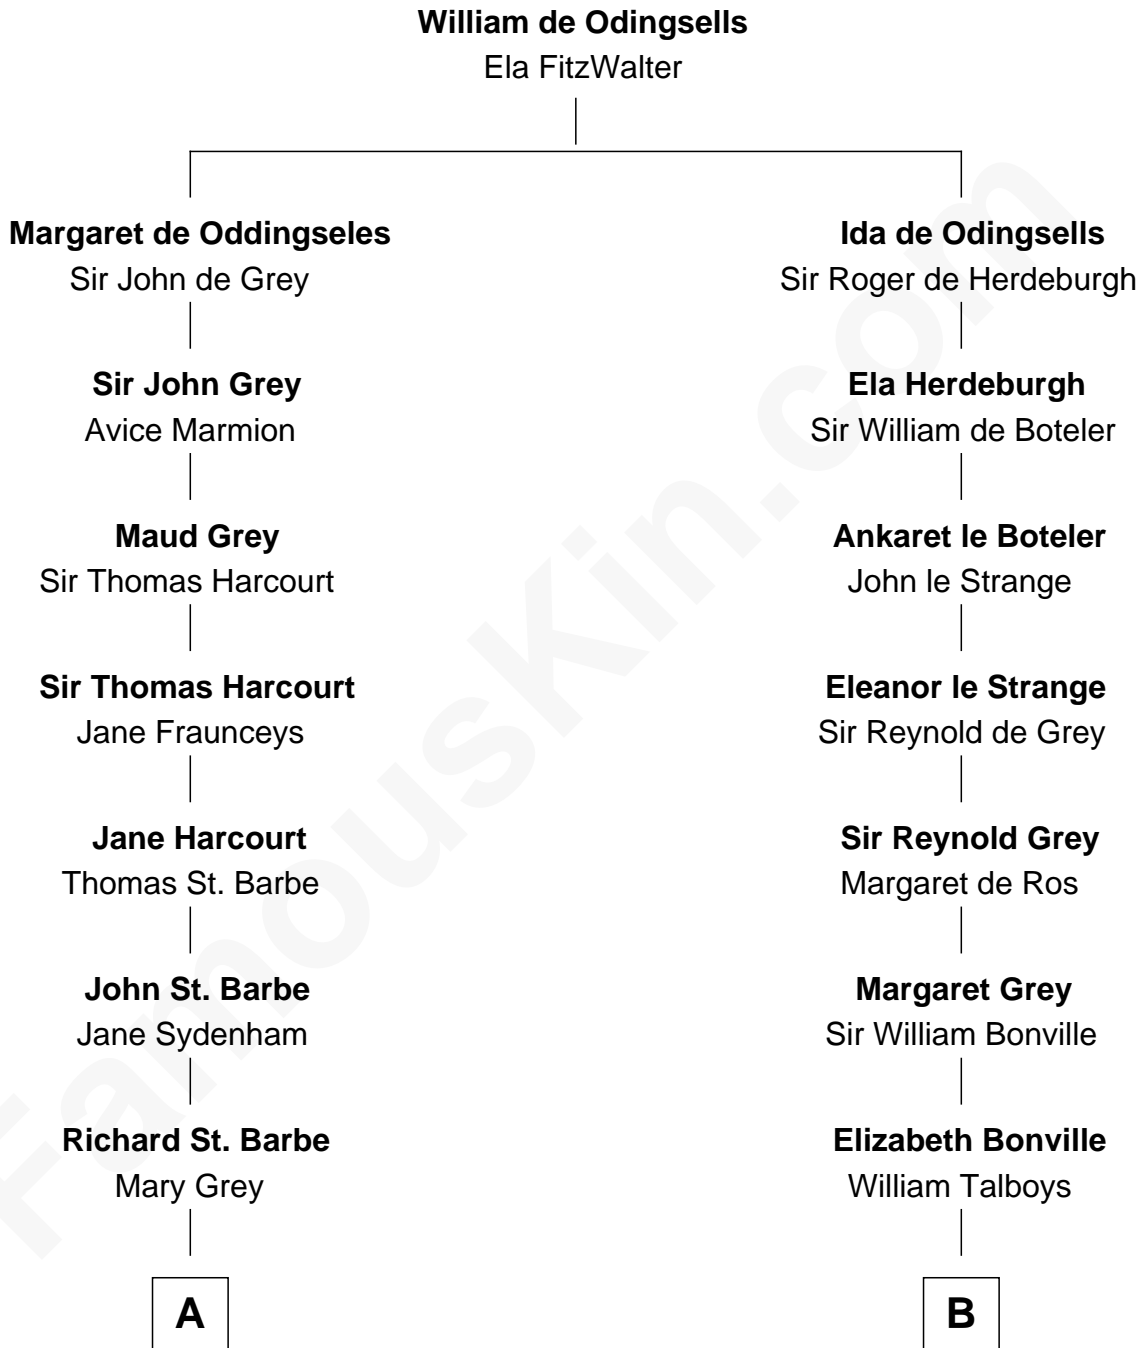

FamousKin.com

Relationship Chart of

Tennessee Williams

Author of *A Streetcar Named Desire*

19th cousin of

William Rufus Day

36th U.S. Secretary of State

C

Isabelle Coffin

Thomas Lanier Williams

Cornelius Coffin Williams

Edwina Dakin

Tennessee Williams

Author of A Streetcar Named Desire

D

Rufus Paine Spalding

Lucretia A. Swift

Emily Swift Spalding

Luther Day

William Rufus Day

36th U.S. Secretary of State

FamousKin.com