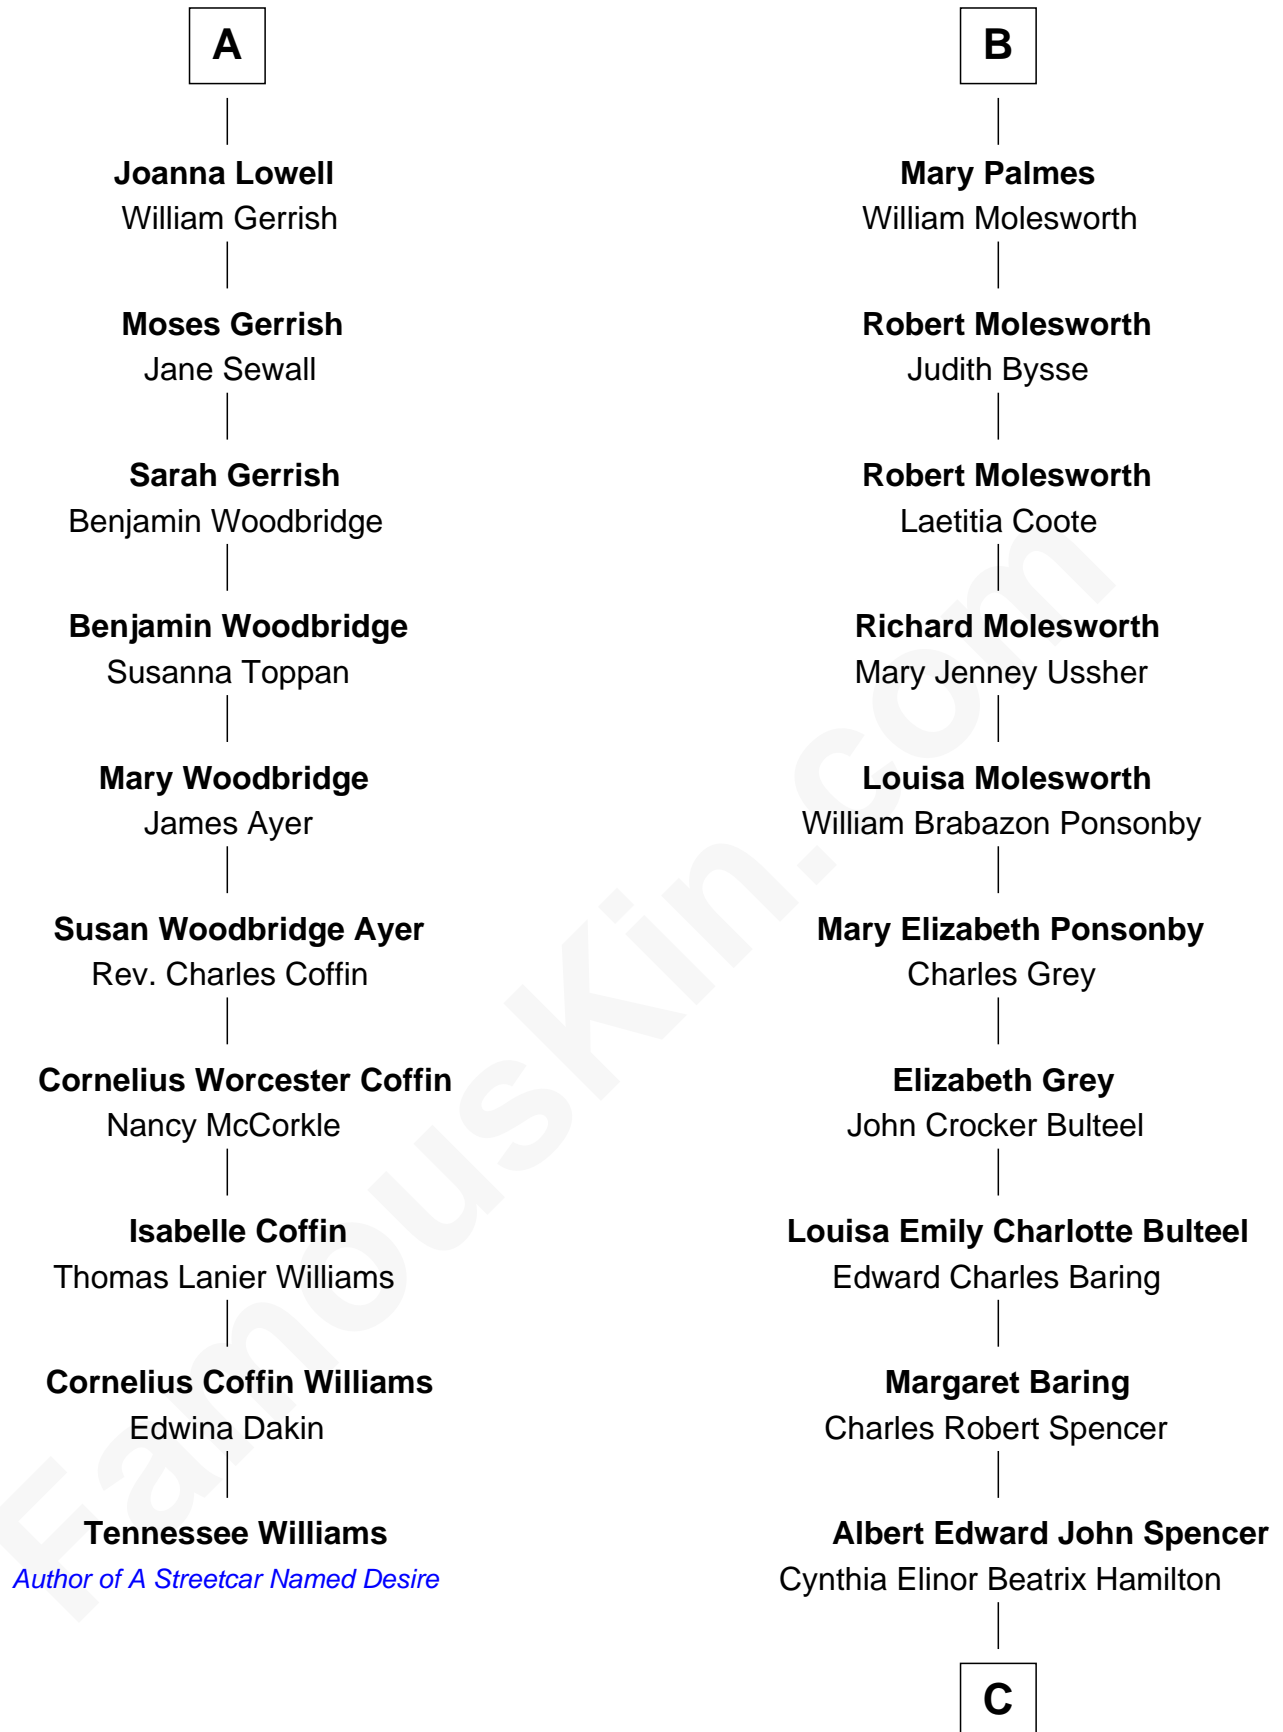

### Tennessee Williams

*Author of A Streetcar Named Desire*

16th cousin 3 times removed of

**Prince Harry**  
*Duke of Sussex*

**Sir Hugh Luttrell**  
Catherine de Beaumont

**Sir John Luttrell**  
Margaret Touchet

**Eleanor Luttrell**  
Roger Yorke

**Sir Andrews de Windsor**  
Elizabeth Blount

**Elizabeth Yorke**  
Edmund Percival

**Anne Windsor**  
Sir Roger Corbet

**Christian Percival**  
Richard Lowle

**Margaret Corbet**  
Sir Francis Palmes

**Percival Lowell**  
Rebecca - - - - -

**Sir Francis Palmes**  
Mary Hadnall

**A**

**B**

C

**Edward John Spencer**  
Frances Ruth Burke Roche

**Princess Diana Frances Spencer**  
Charles III, King of the United Kingdom