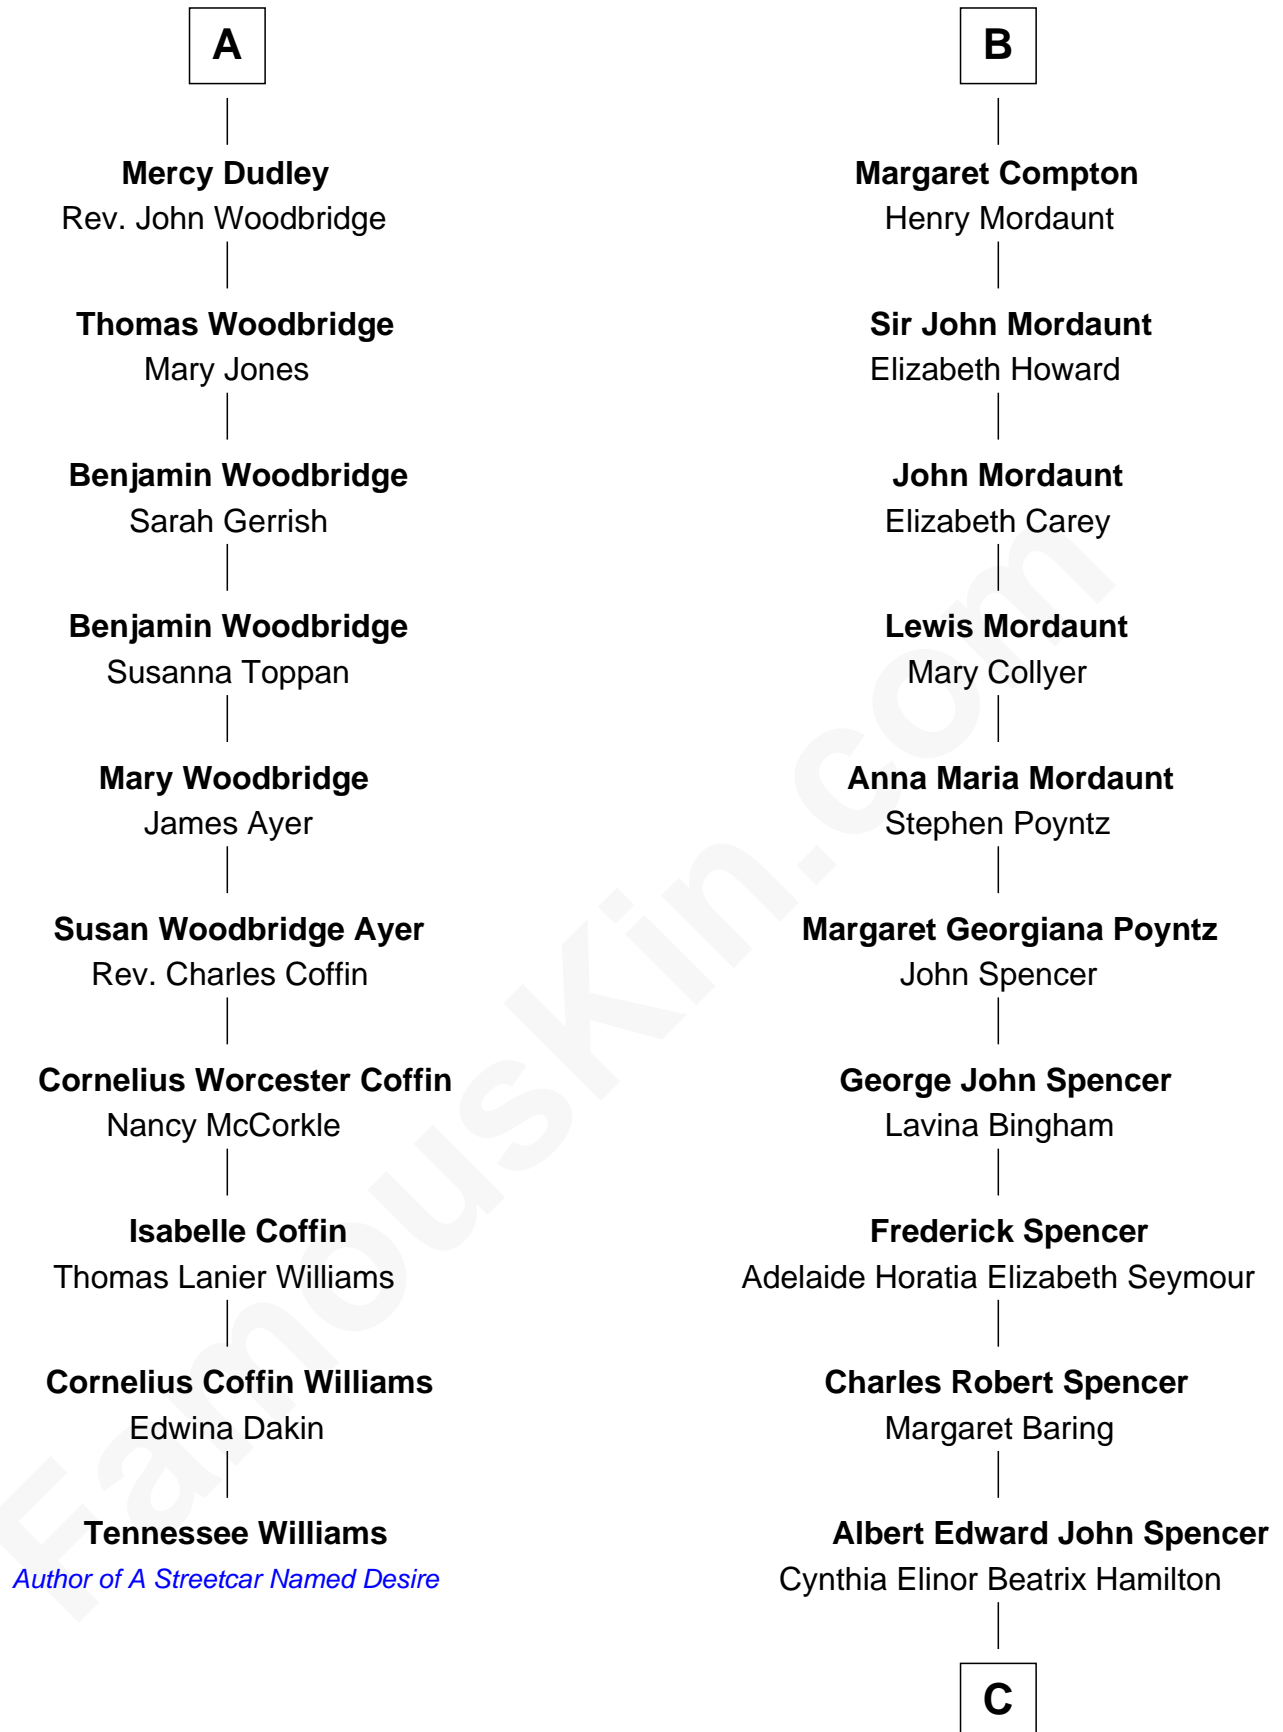

FamousKin.com

Relationship Chart of

Tennessee Williams

Author of *A Streetcar Named Desire*

16th cousin 3 times removed of

Prince Harry

Duke of Sussex

C

Edward John Spencer
Frances Ruth Burke Roche

Princess Diana Frances Spencer
Charles III, King of the United Kingdom

Prince Harry
Duke of Sussex

FamousKin.com