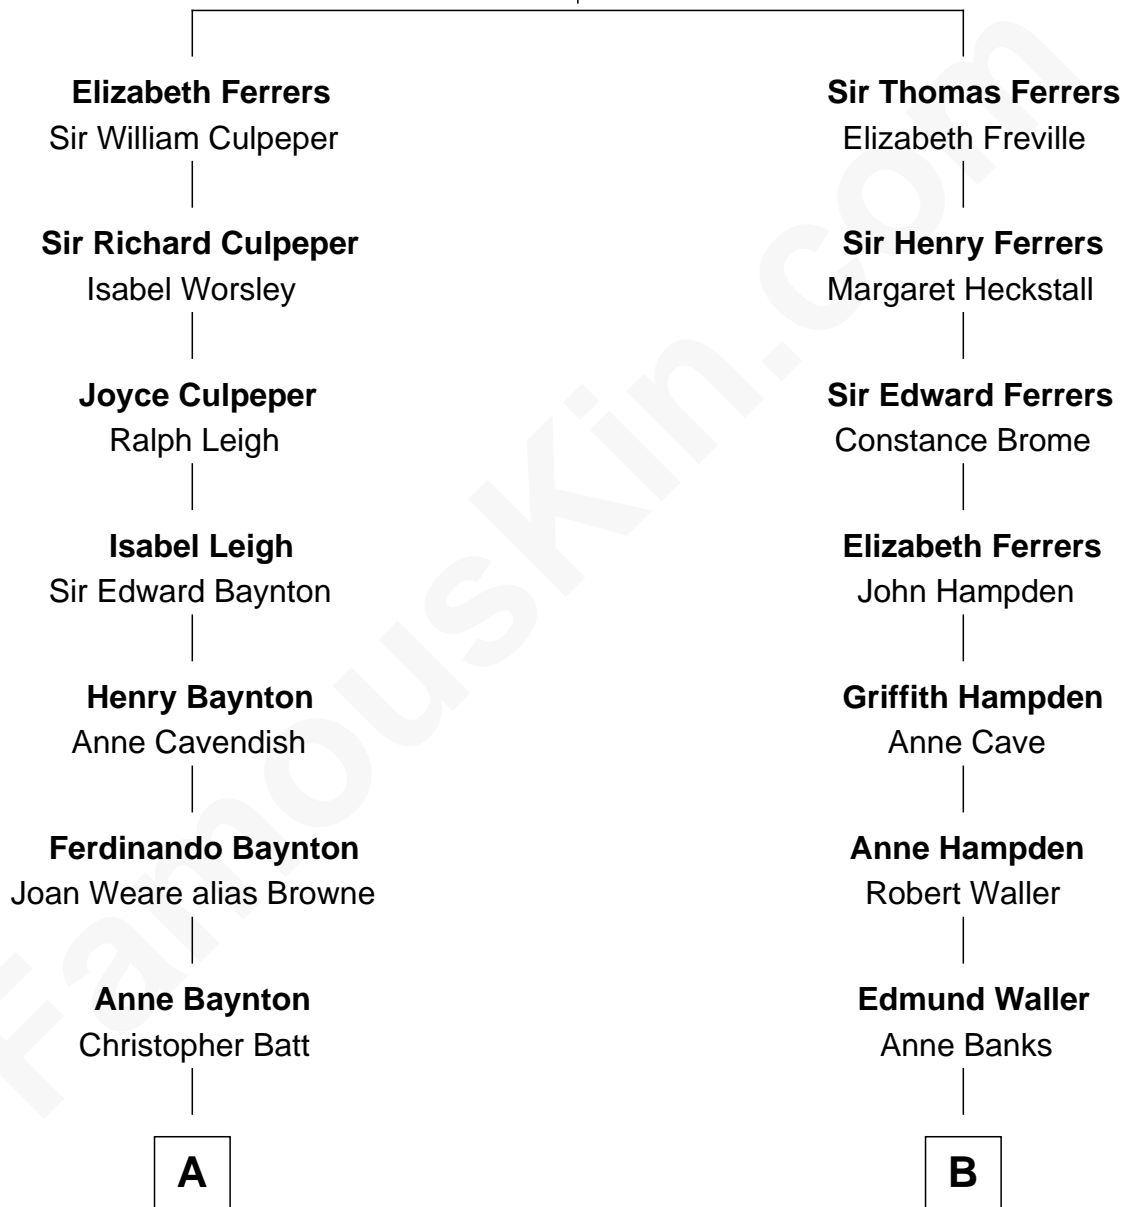

FamousKin.com

Relationship Chart of Tennessee Williams

Author of *A Streetcar Named Desire*

15th cousin 4 times removed of

Prince Harry
Duke of Sussex

Sir William Ferrers
Philippa Clifford

C

Edward John Spencer
Frances Ruth Burke Roche

Princess Diana Frances Spencer
Charles III, King of the United Kingdom

Prince Harry
Duke of Sussex

FamousKin.com