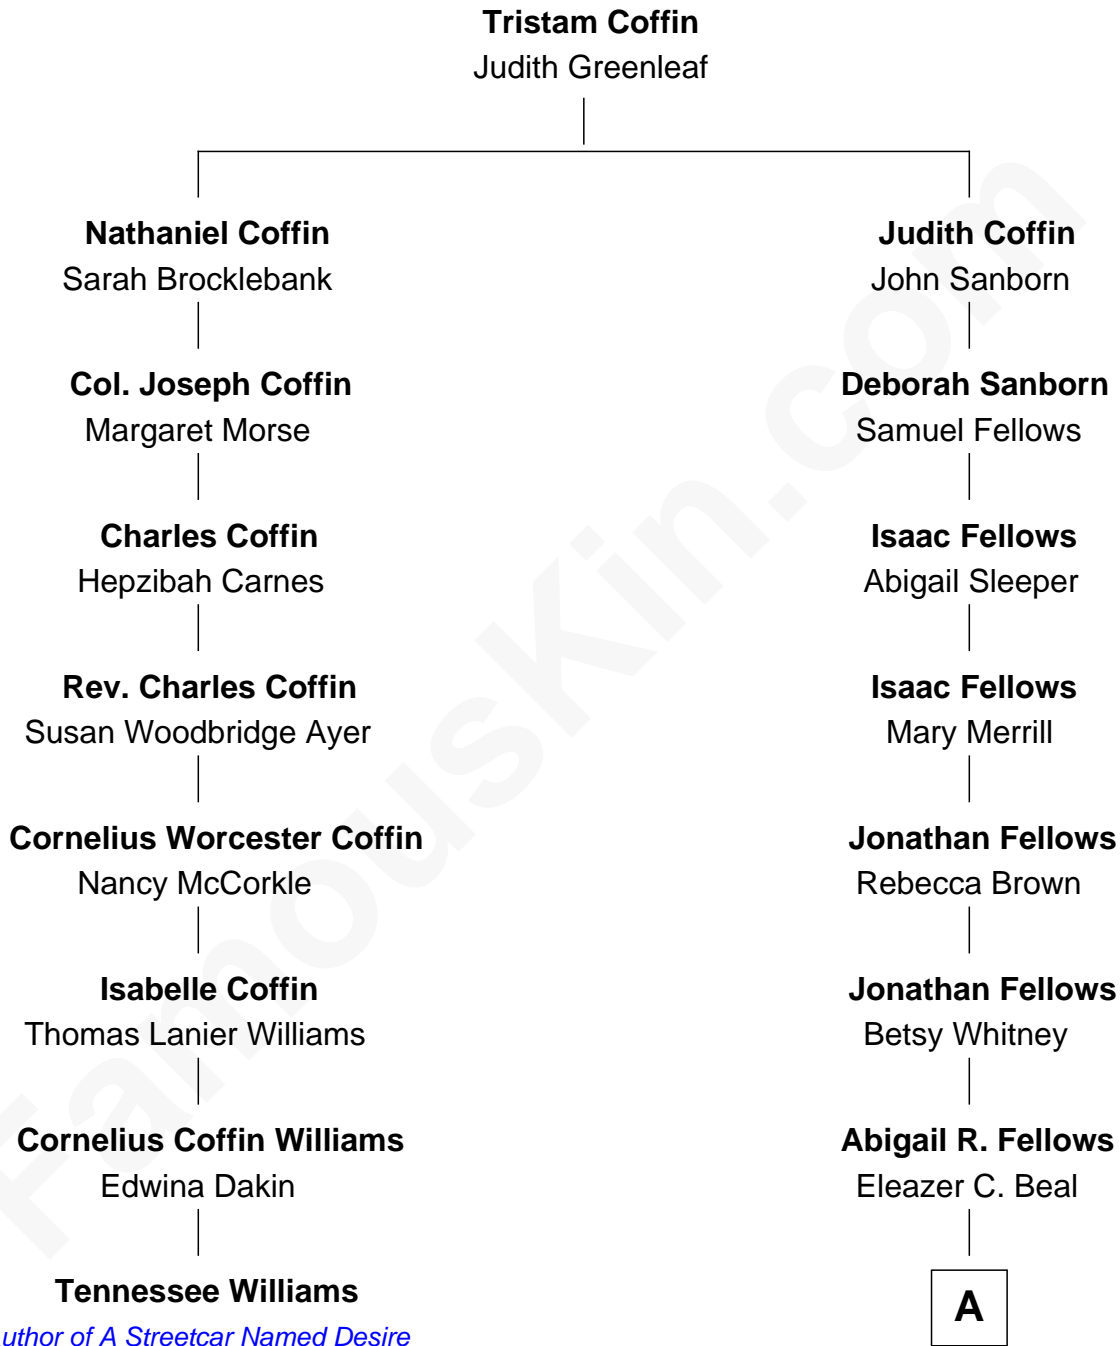

FamousKin.com

Relationship Chart of

Tennessee Williams

Author of A Streetcar Named Desire

7th cousin 3 times removed of

Harry Chapin

Singer and Songwriter

A

Arabel Fellows Beal

Ira Bushnell Forbes

Abigail Beal Forbes

James Ormsbee Chapin

James Forbes Chapin

Jeanne Elspeth Burke

Harry Chapin

Singer and Songwriter