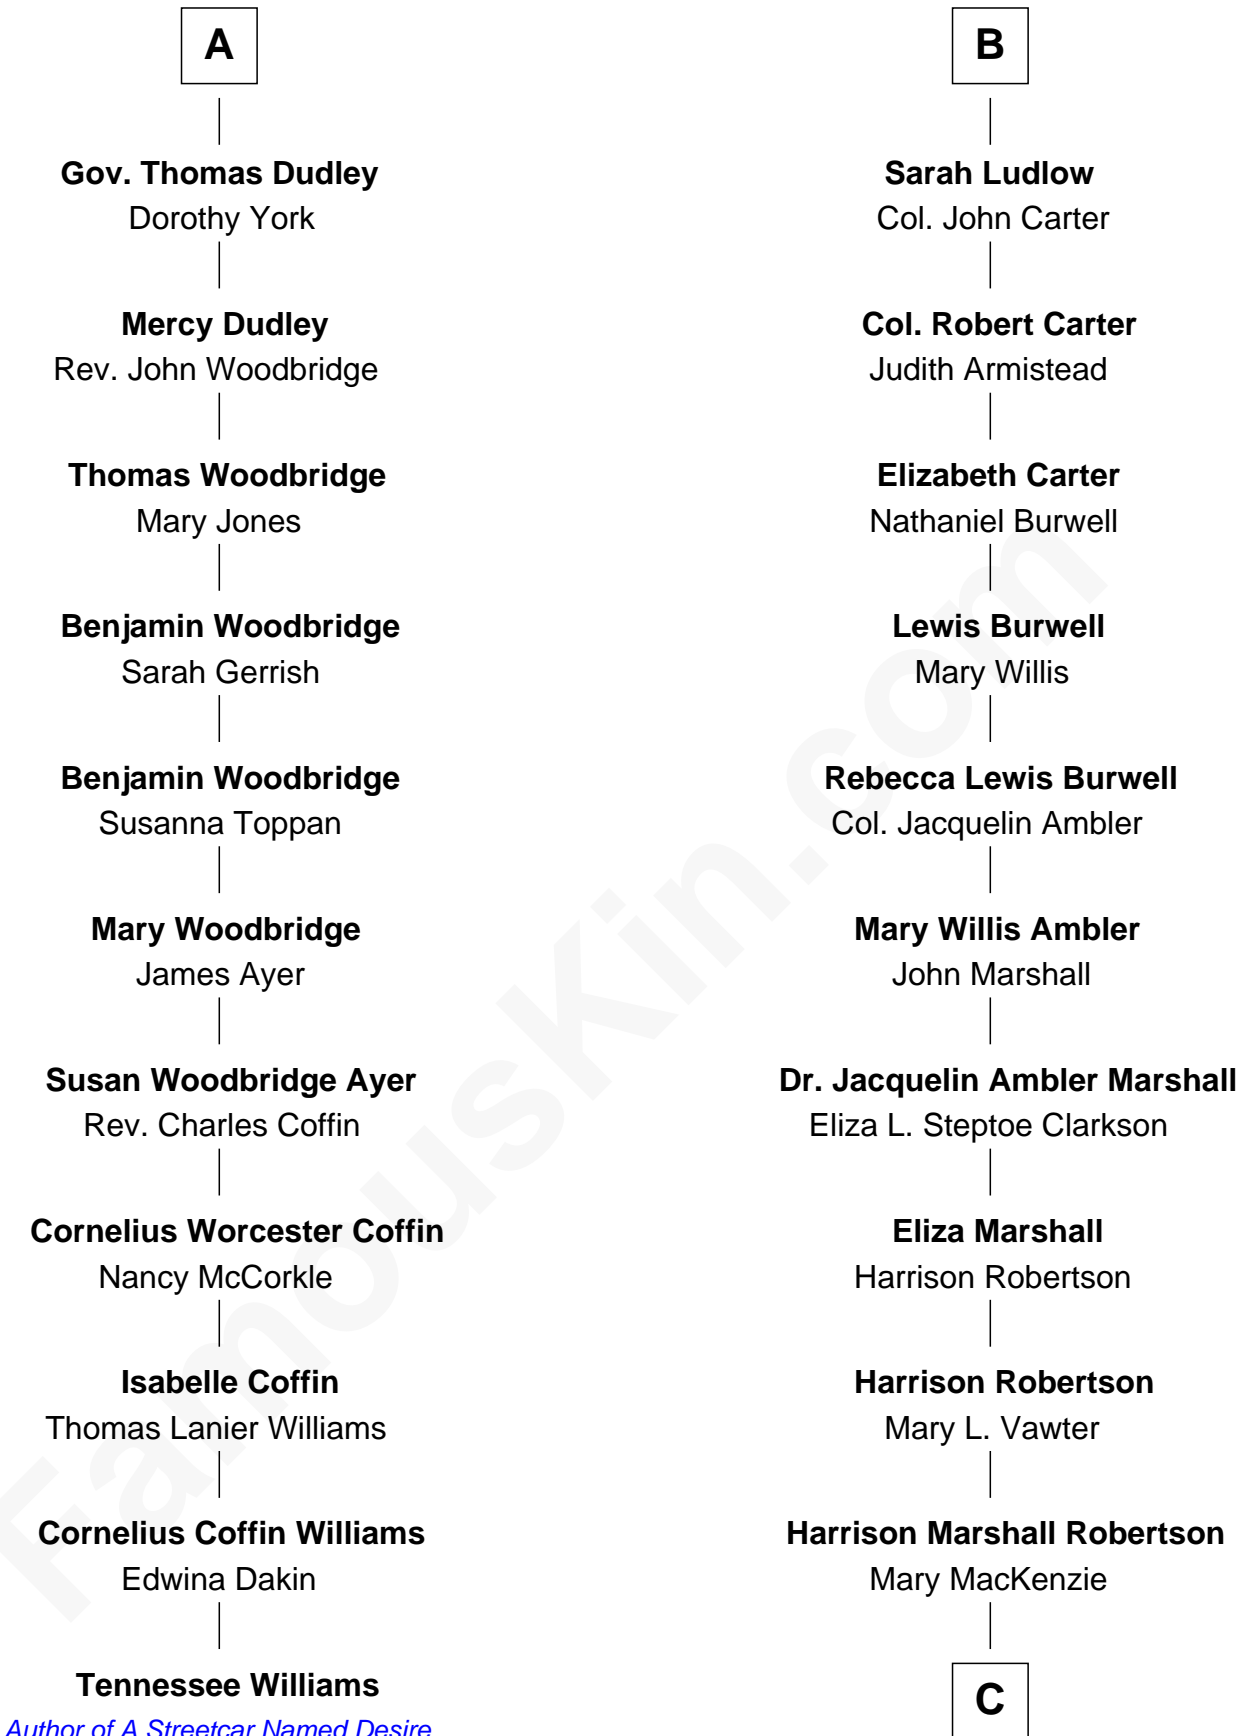

FamousKin.com
Relationship Chart of
Tennessee Williams

Author of A Streetcar Named Desire

17th cousin 1 time removed of

Mary Chapin Carpenter
Singer and Songwriter

C

Mary Bowie Robertson
Chapin Carpenter

Mary Chapin Carpenter
Singer and Songwriter

FamousKin.com