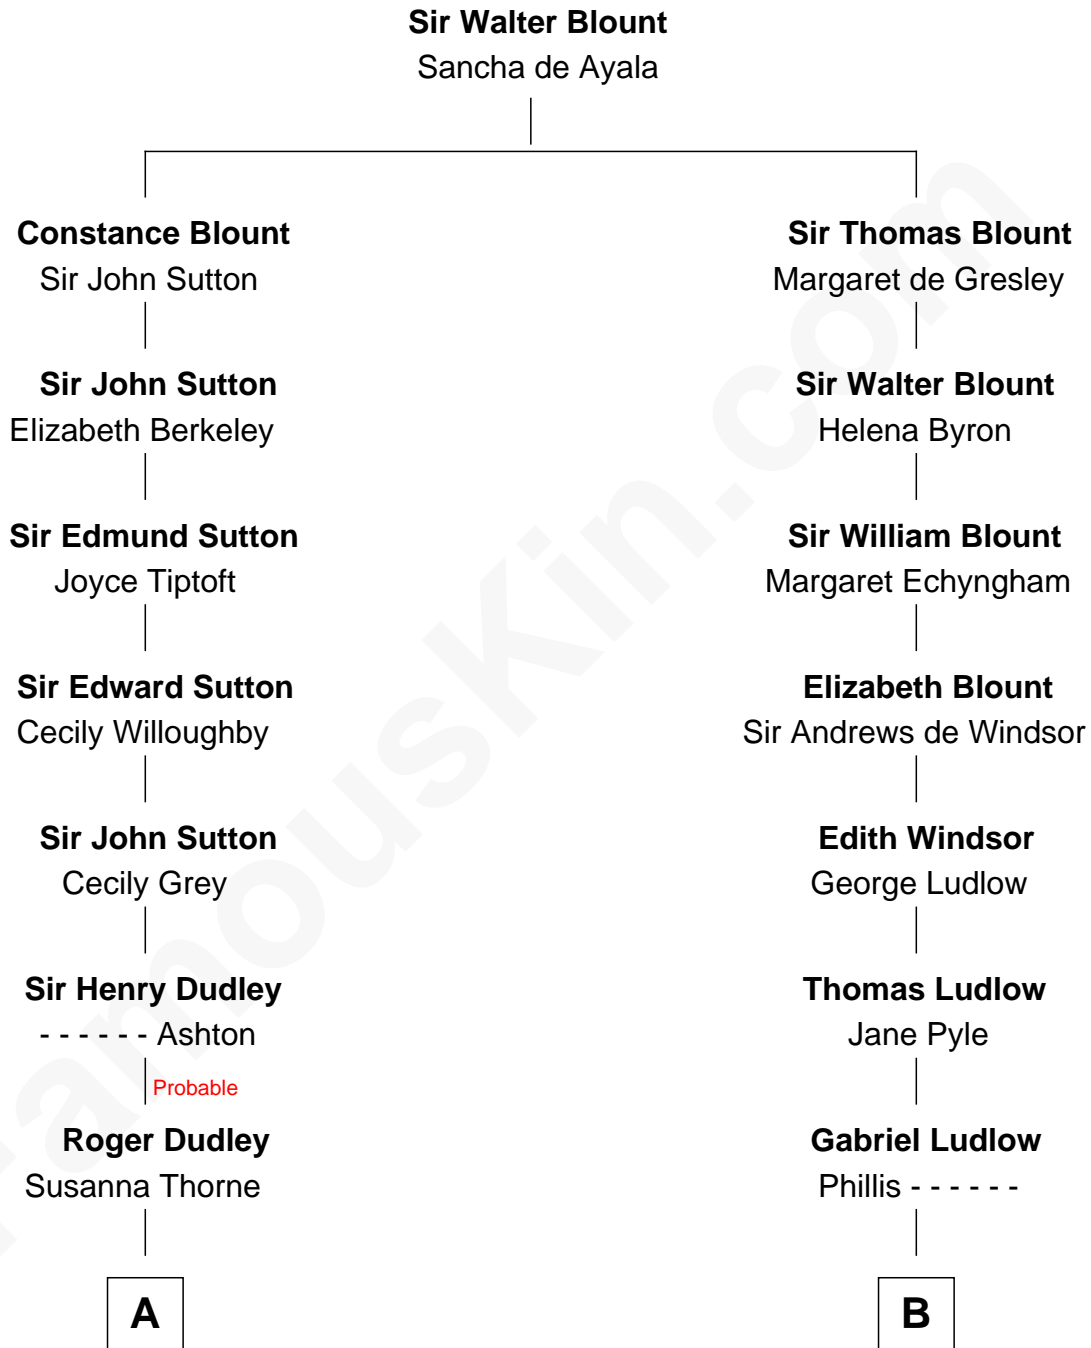

FamousKin.com
Relationship Chart of
Tennessee Williams

Author of A Streetcar Named Desire

17th cousin 1 time removed of

Mary Chapin Carpenter
Singer and Songwriter

C

Mary Bowie Robertson
Chapin Carpenter

Mary Chapin Carpenter
Singer and Songwriter

FamousKin.com