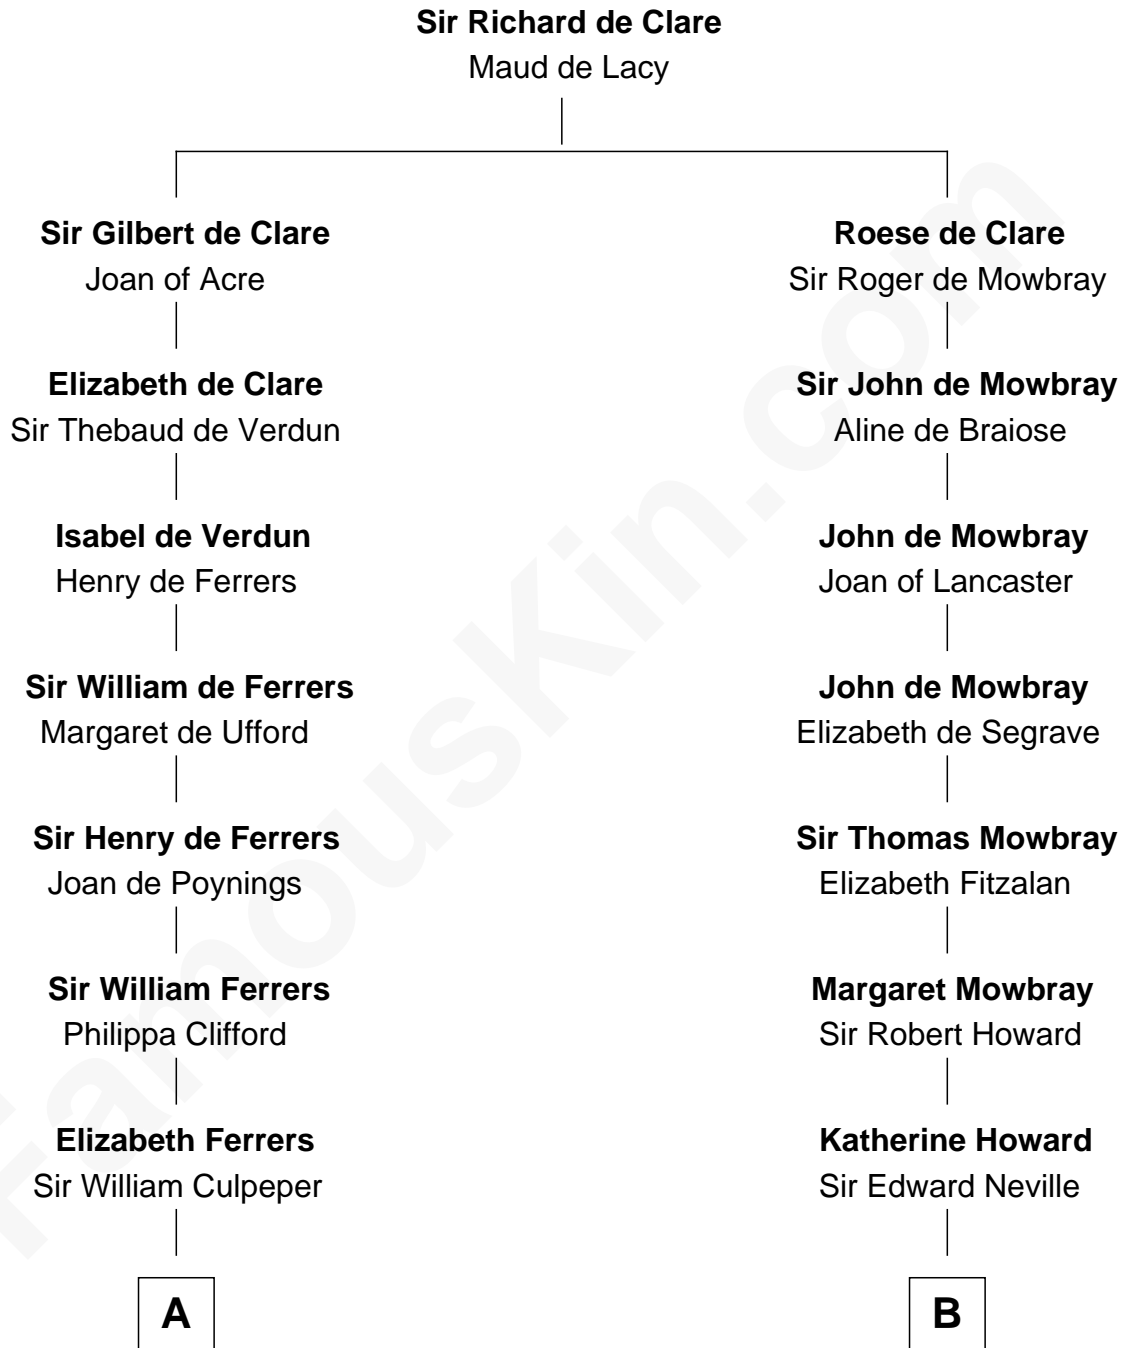

## Relationship Chart of

### Tennessee Williams

Author of *A Streetcar Named Desire*

18th cousin 3 times removed of

### John Marshall

4th Chief Justice of the U.S. Supreme Court

**C**

**Susan Woodbridge Ayer**  
Rev. Charles Coffin

**Cornelius Worcester Coffin**  
Nancy McCorkle

**Isabelle Coffin**  
Thomas Lanier Williams