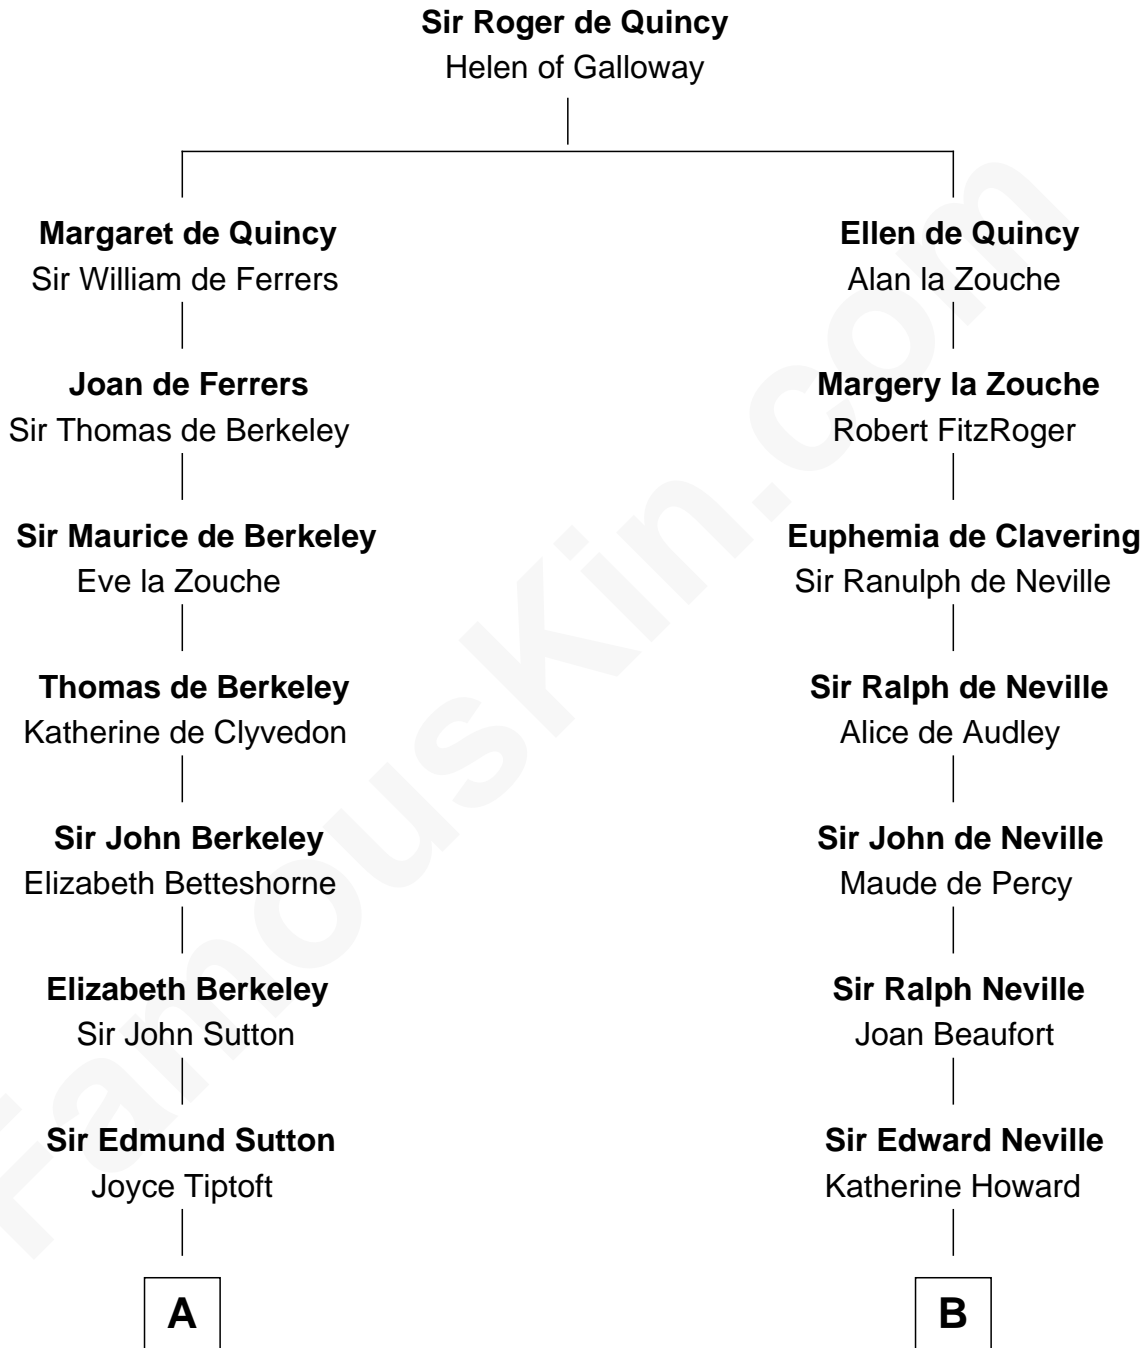

## Relationship Chart of

### Tennessee Williams

*Author of A Streetcar Named Desire*

18th cousin 3 times removed of

**John Marshall**

*4th Chief Justice of the U.S. Supreme Court*

**C**

**Susan Woodbridge Ayer**  
Rev. Charles Coffin