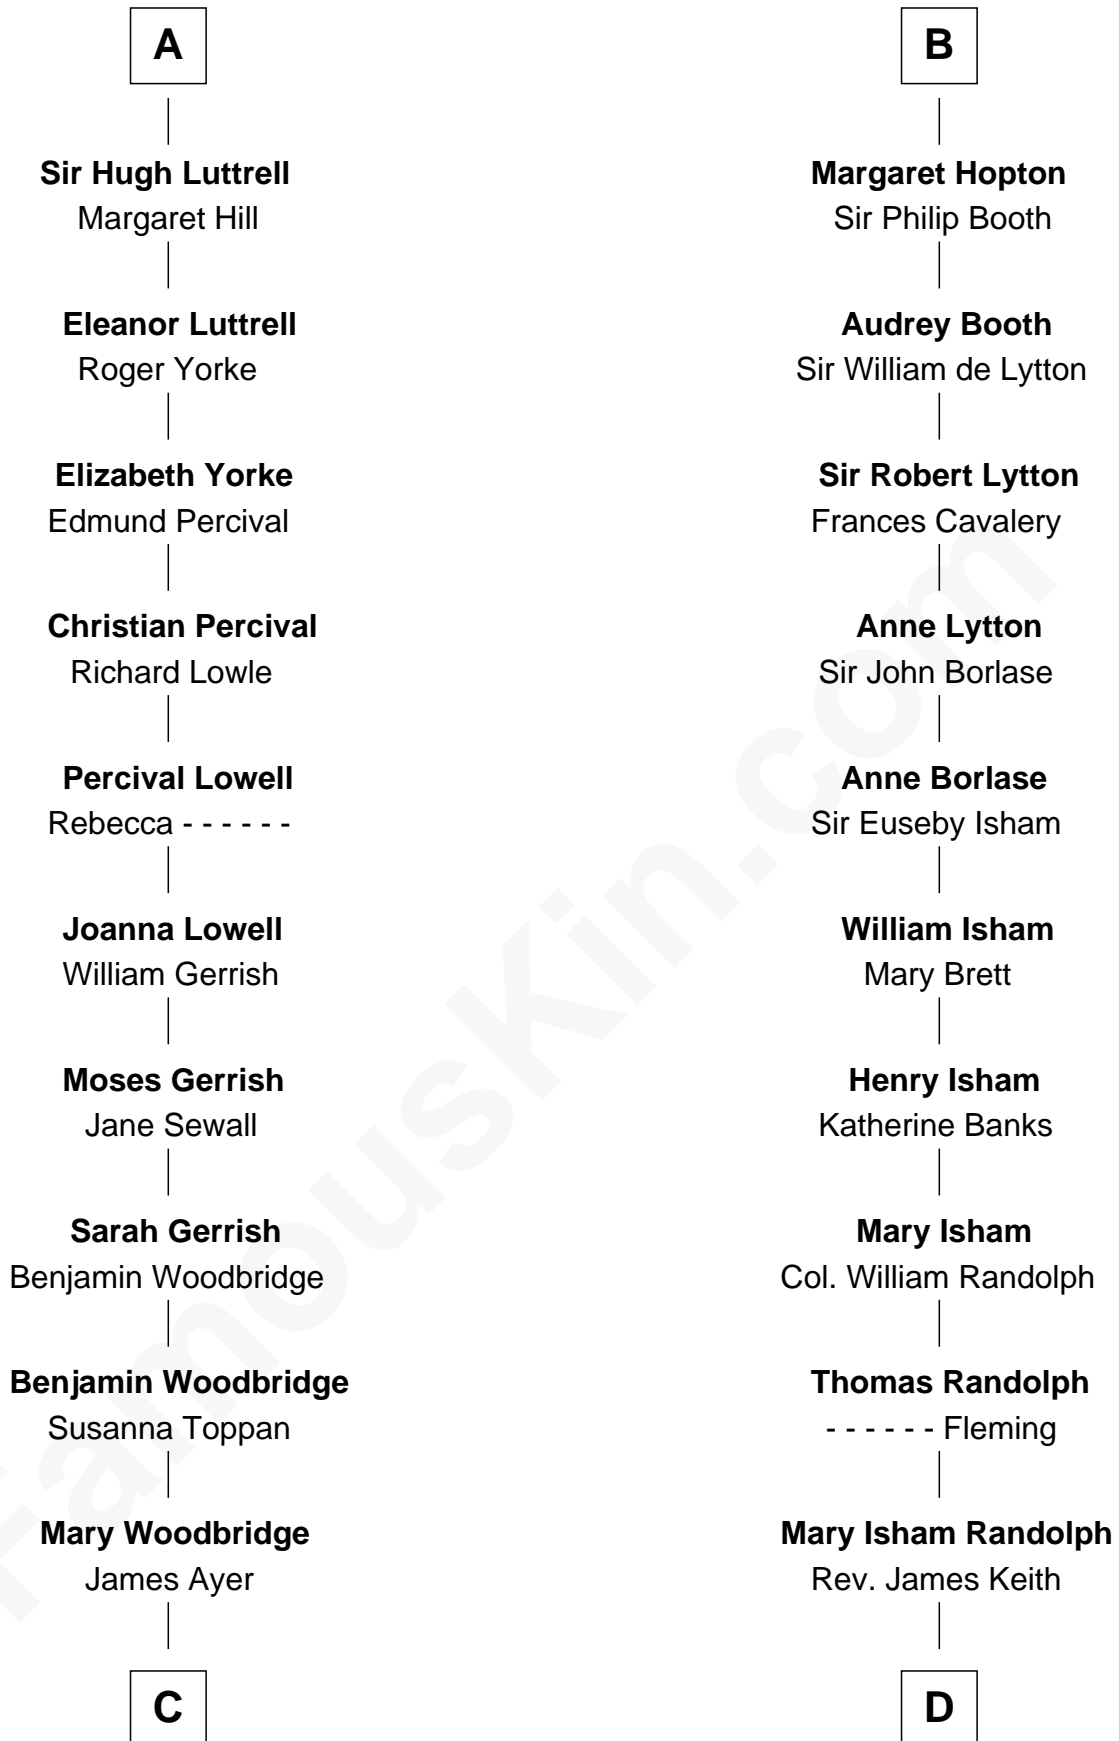

FamousKin.com

Relationship Chart of

Tennessee Williams

Author of *A Streetcar Named Desire*

18th cousin 3 times removed of

John Marshall

4th Chief Justice of the U.S. Supreme Court

Sir Hugh le Despencer

Sir Philip le Despencer

Elizabeth de Tibetot

Margery Despencer

Sir Roger Wentworth

Margaret Wentworth

Sir William Hopton

B

C