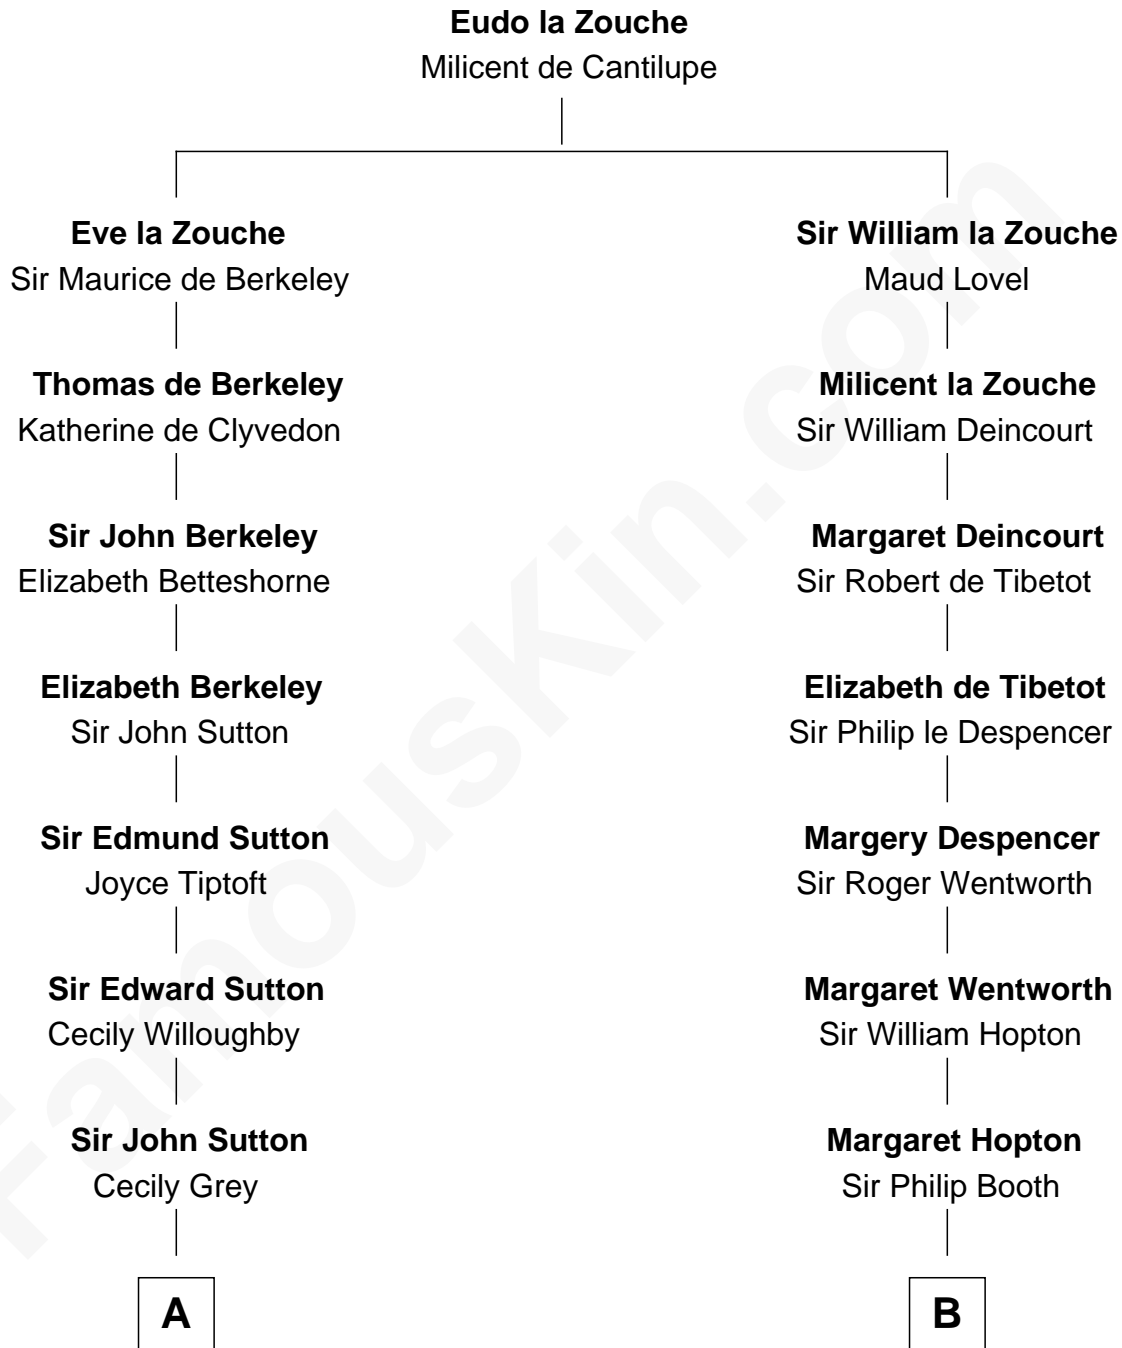

John Marshall

4th Chief Justice of the U.S. Supreme Court