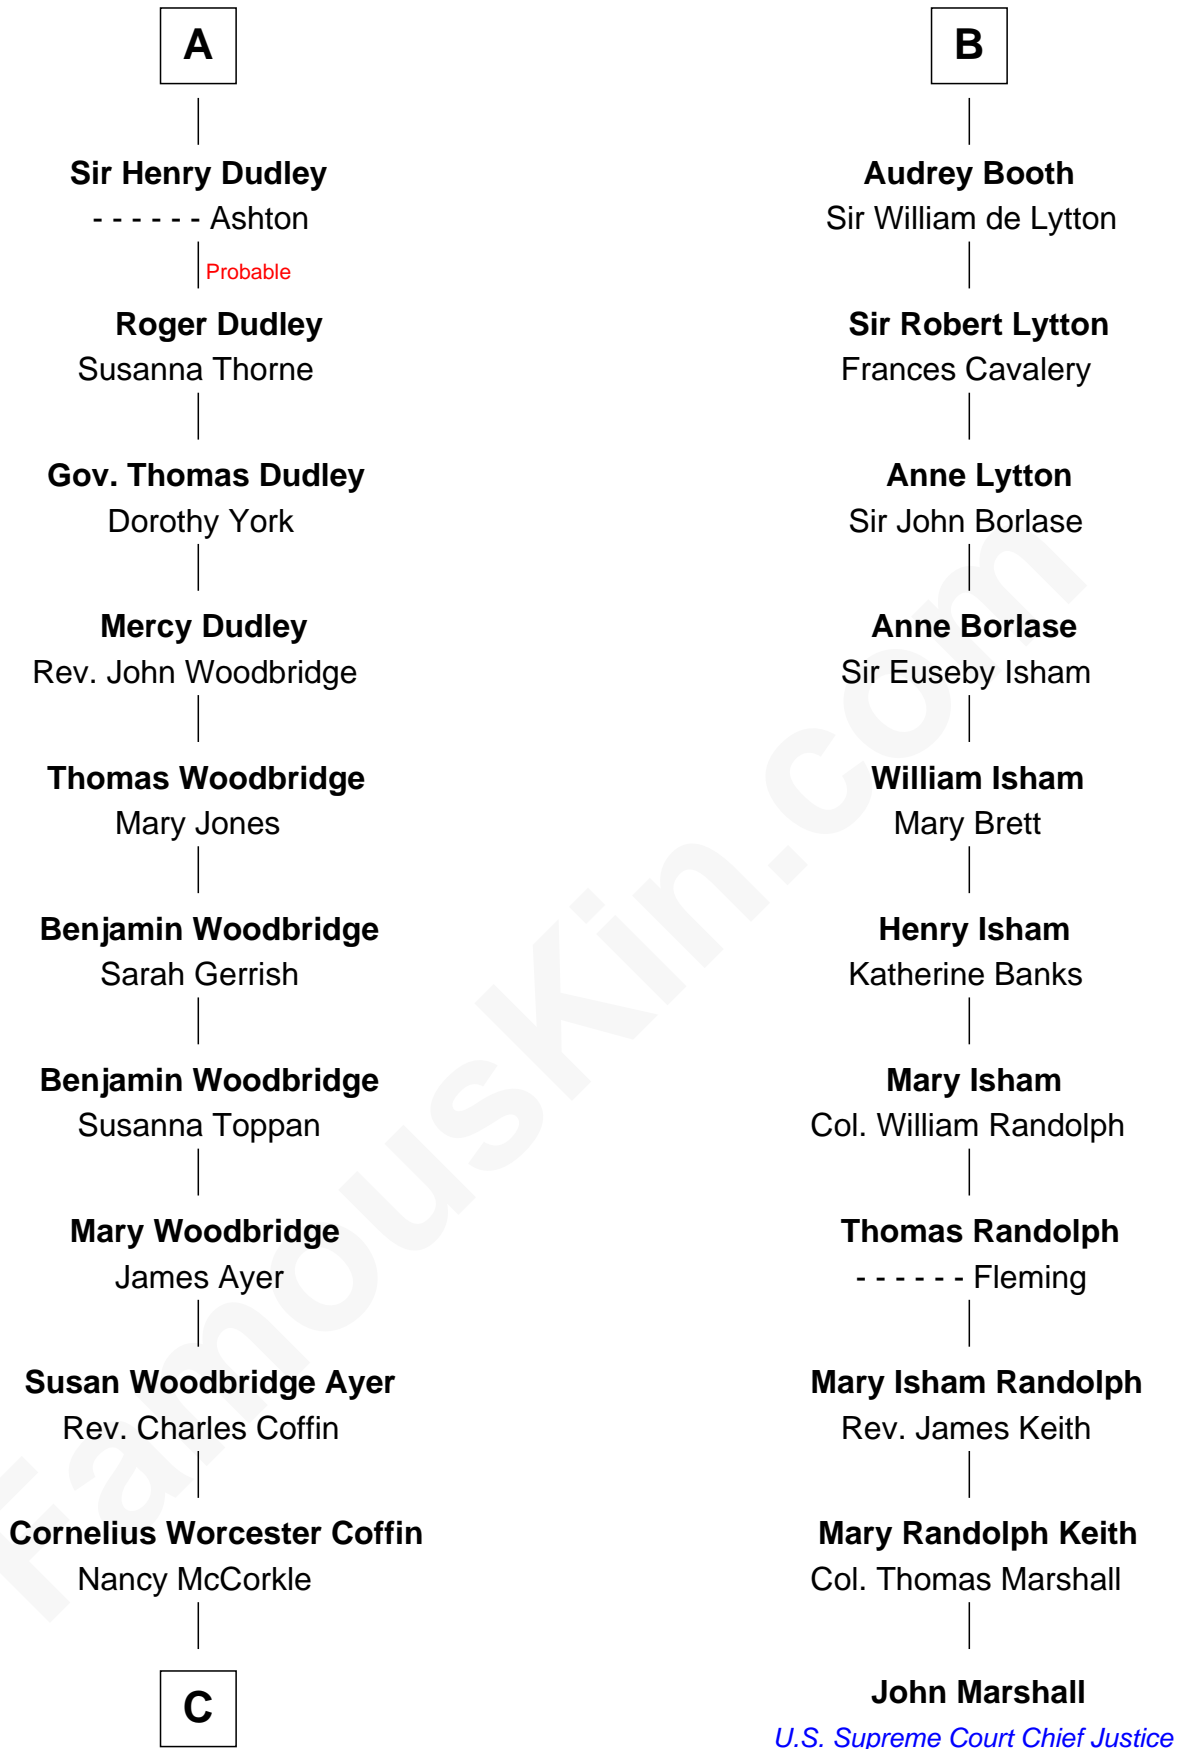

## Relationship Chart of

### Tennessee Williams

*Author of A Streetcar Named Desire*

17th cousin 2 times removed of

### John Marshall

*4th Chief Justice of the U.S. Supreme Court*

**C**

**Isabelle Coffin**  
Thomas Lanier Williams

**Cornelius Coffin Williams**  
Edwina Dakin

**Tennessee Williams**  
*Author of A Streetcar Named Desire*