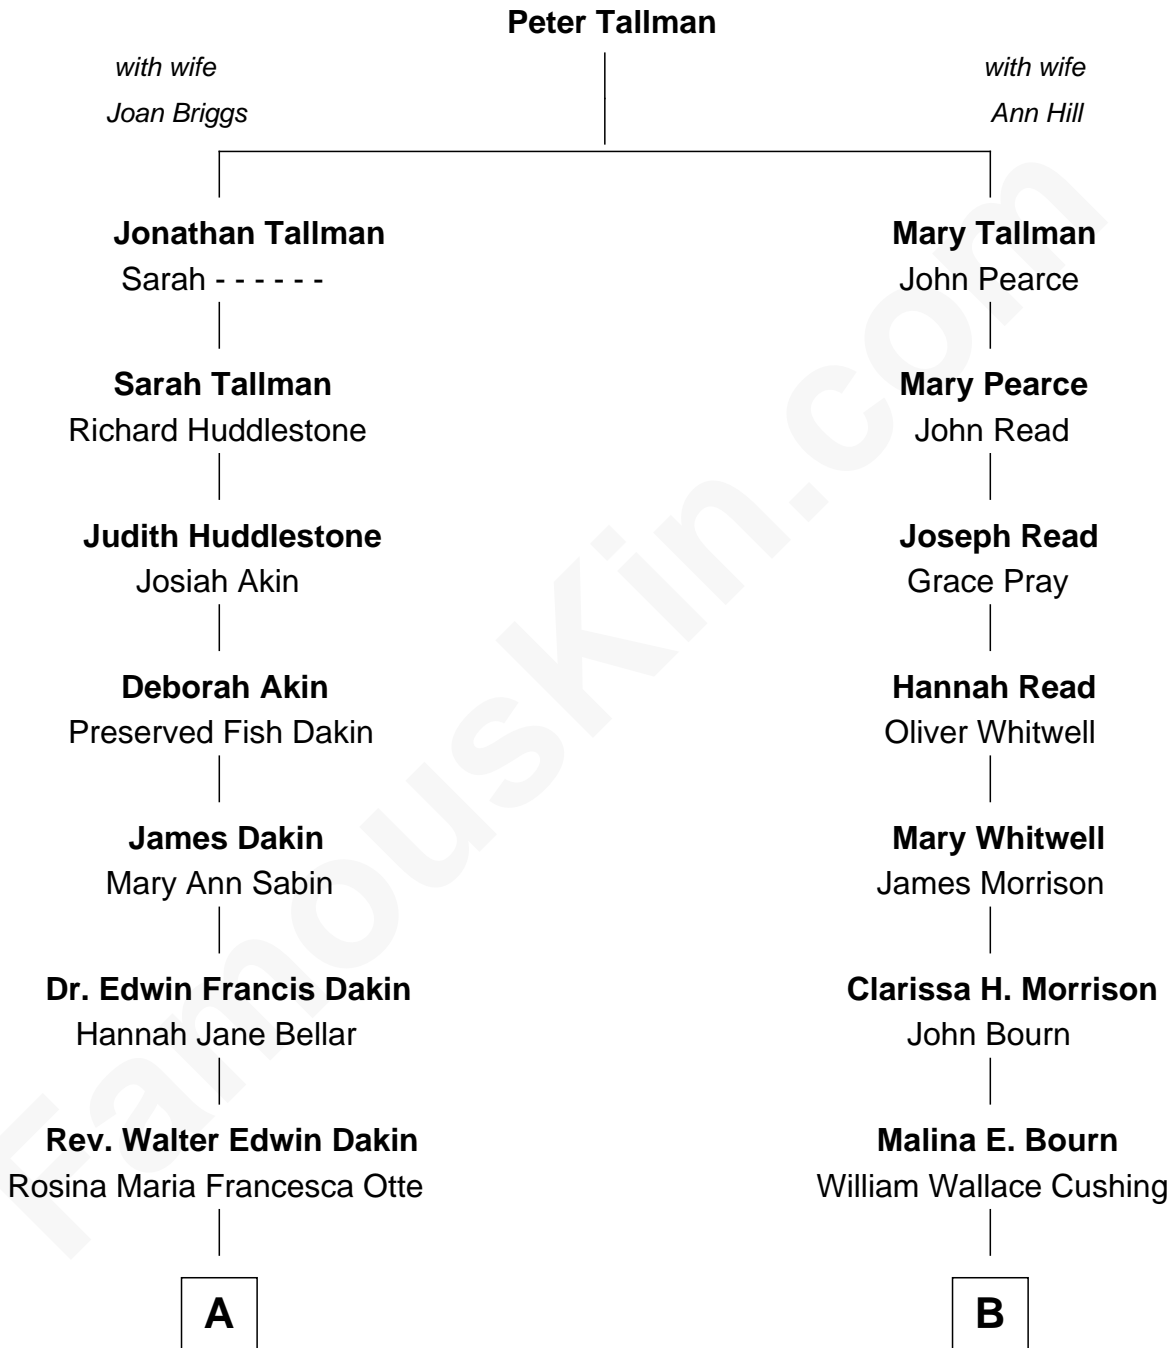

FamousKin.com
Relationship Chart of
Tennessee Williams

Author of A Streetcar Named Desire

8th cousin 1 time removed of

Gene Roddenberry
Creator of Star Trek

A

Edwina Dakin
Cornelius Coffin Williams

Tennessee Williams
Author of A Streetcar Named Desire

B

Clara May Cushing
Leon E. Roddenberry

Eugene Edward Roddenberry
Caroline Glen Golemon

Gene Roddenberry
Creator of Star Trek