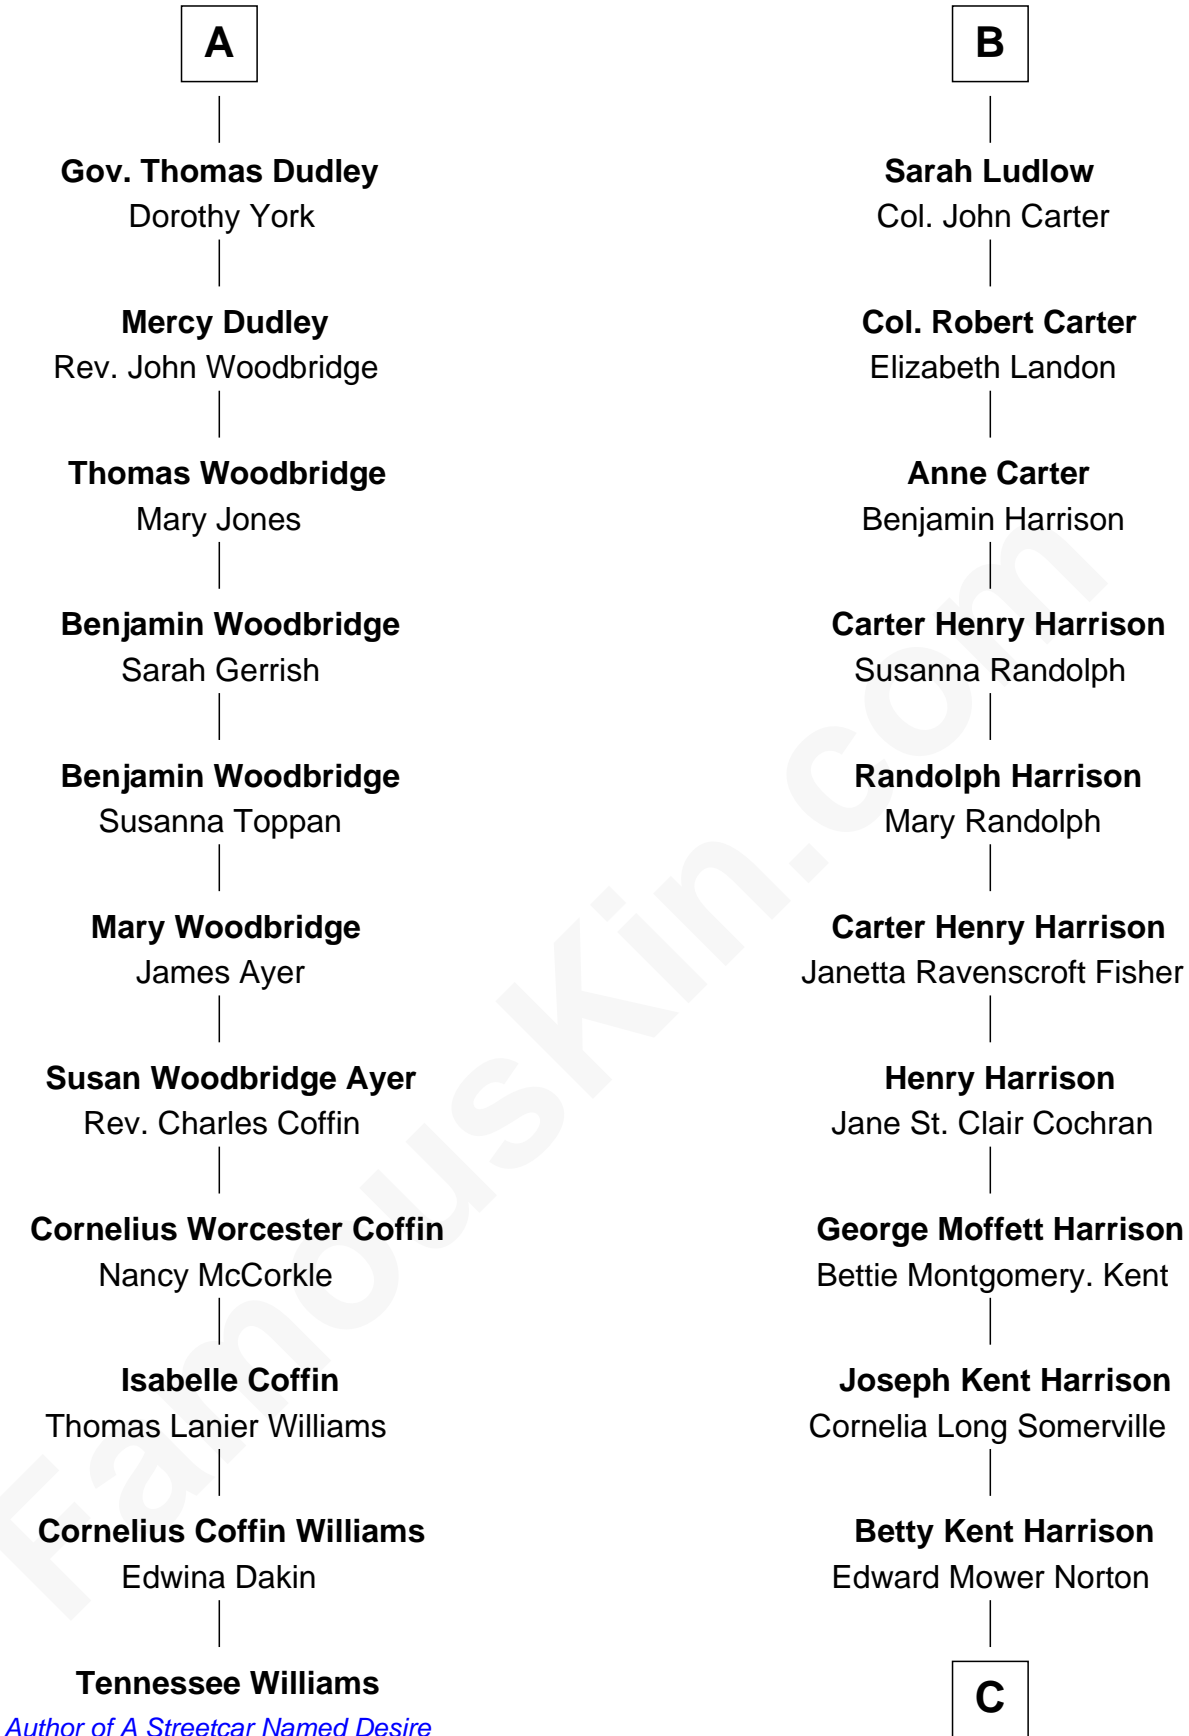

## Relationship Chart of

### Tennessee Williams

Author of *A Streetcar Named Desire*

17th cousin 1 time removed of

**Edward Norton**

Movie Actor

C

Edward Mower Norton

Lydia Robinson Rouse