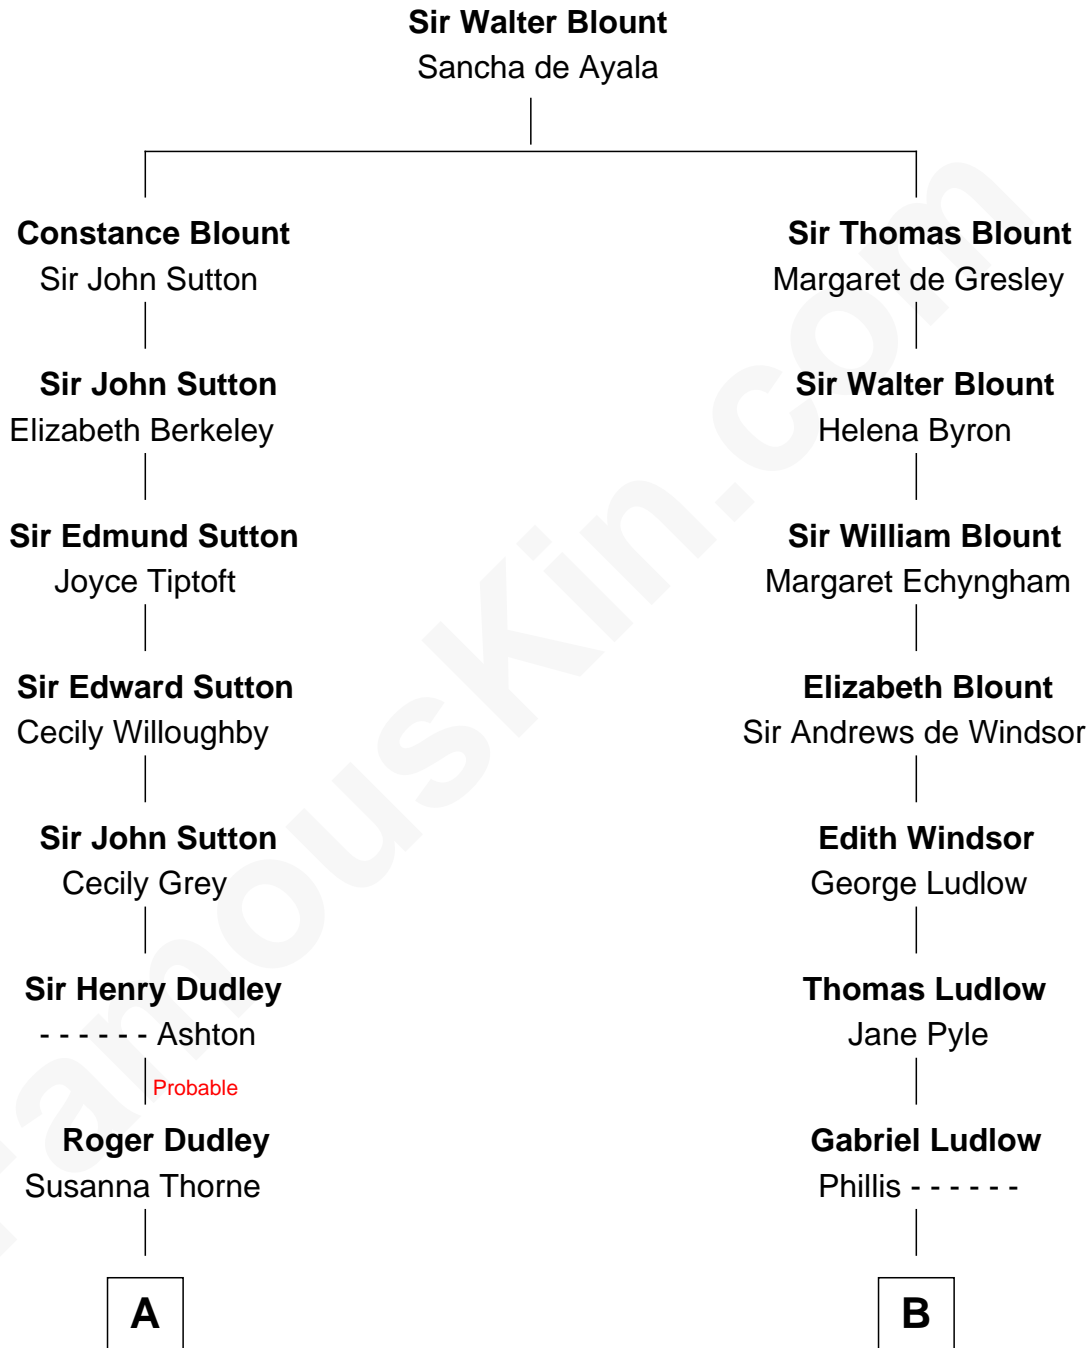

## Relationship Chart of

### Tennessee Williams

Author of *A Streetcar Named Desire*

17th cousin 1 time removed of

**Edward Norton**

Movie Actor

C

Edward Mower Norton

Lydia Robinson Rouse