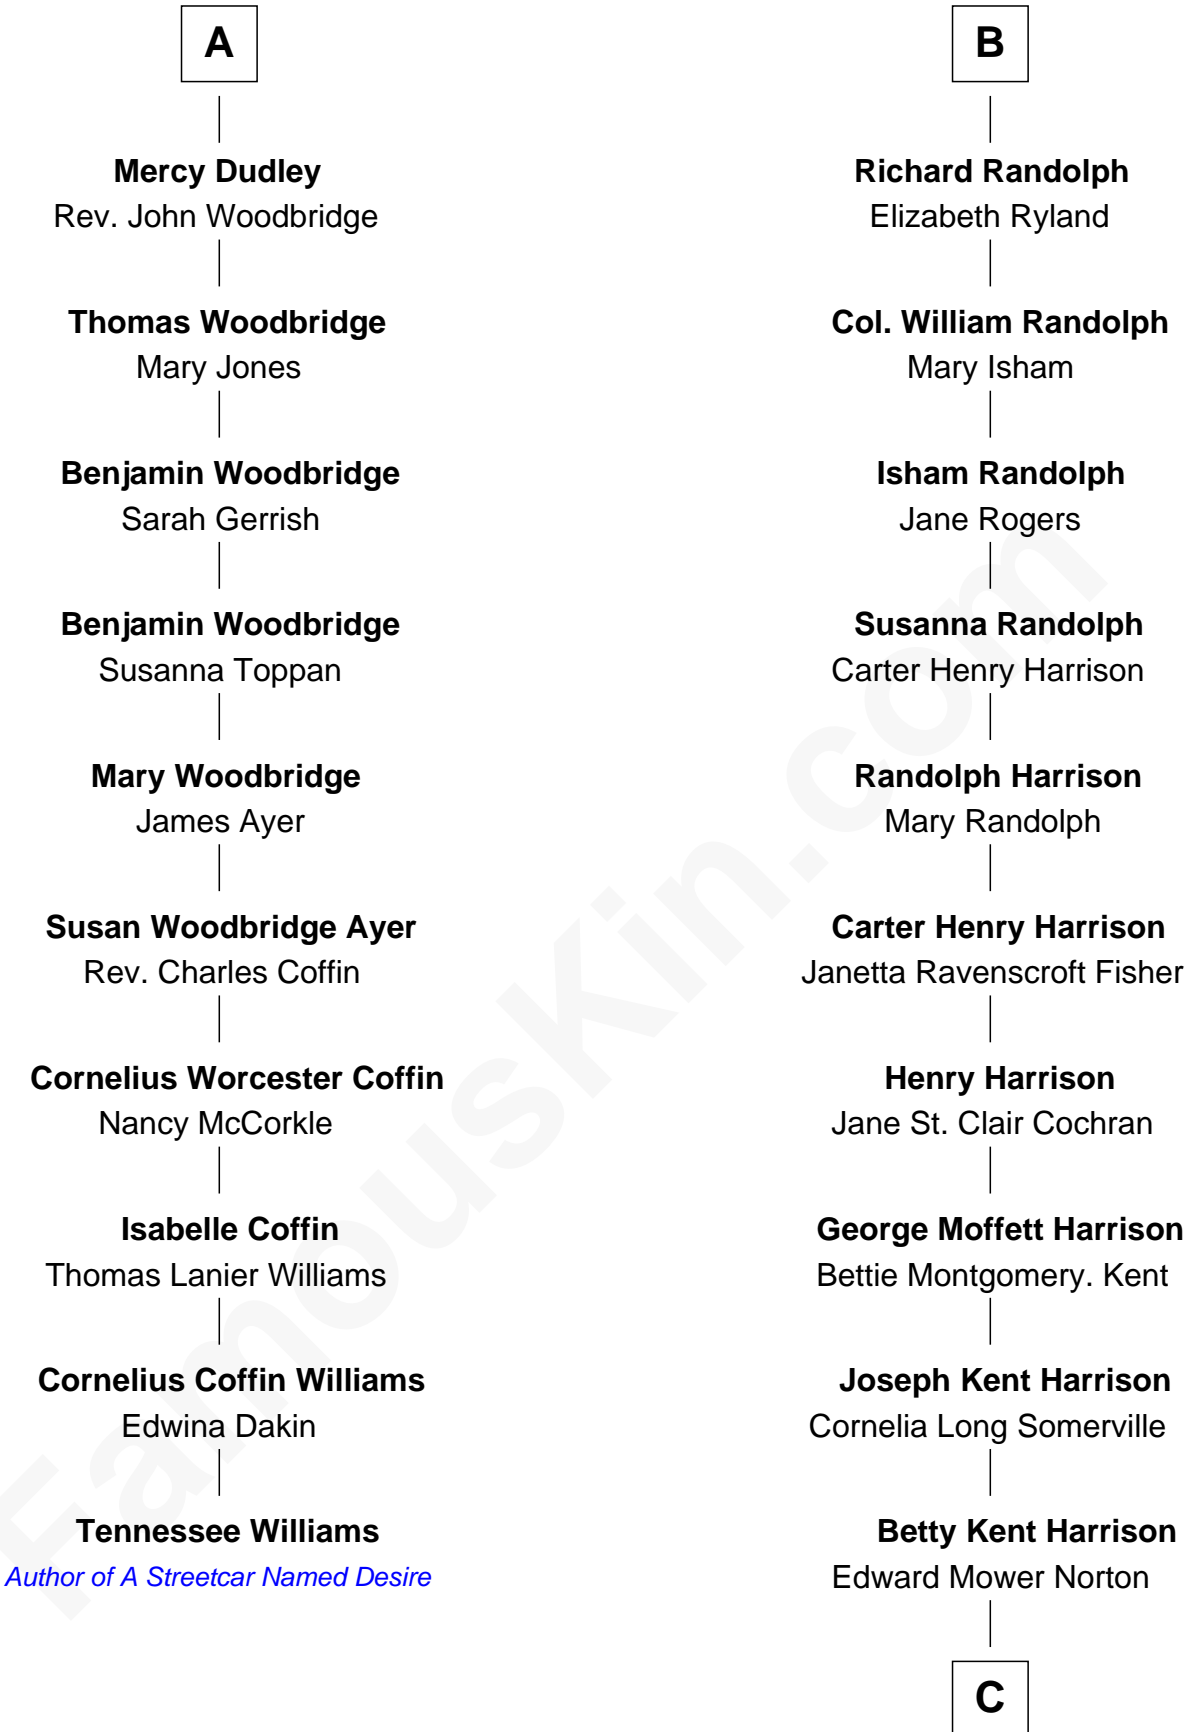

FamousKin.com

Relationship Chart of

Tennessee Williams

Author of *A Streetcar Named Desire*

16th cousin 2 times removed of

Edward Norton

Movie Actor

Sir Ralph Neville

Joan Beaufort

Katherine Neville
Sir Thomas Strangeways

Joan Strangeways
Sir William Willoughby

Cecily Willoughby
Sir Edward Sutton

Sir John Sutton
Cecily Grey

Sir Henry Dudley
----- Ashton

Probable

Roger Dudley
Susanna Thorne

Gov. Thomas Dudley
Dorothy York

A

Sir Edward Neville
Katherine Howard

Catherine Neville
Robert Tanfield

William Tanfield
Elizabeth Stavelly

Frances Tanfield
Bridget Cave

Anne Tanfield
Clement Vincent

Elizabeth Vincent
Richard Lane

Dorothy Lane
William Randolph

B

C

Edward Mower Norton

Lydia Robinson Rouse

Edward Norton

Movie Actor

FamousKin.com