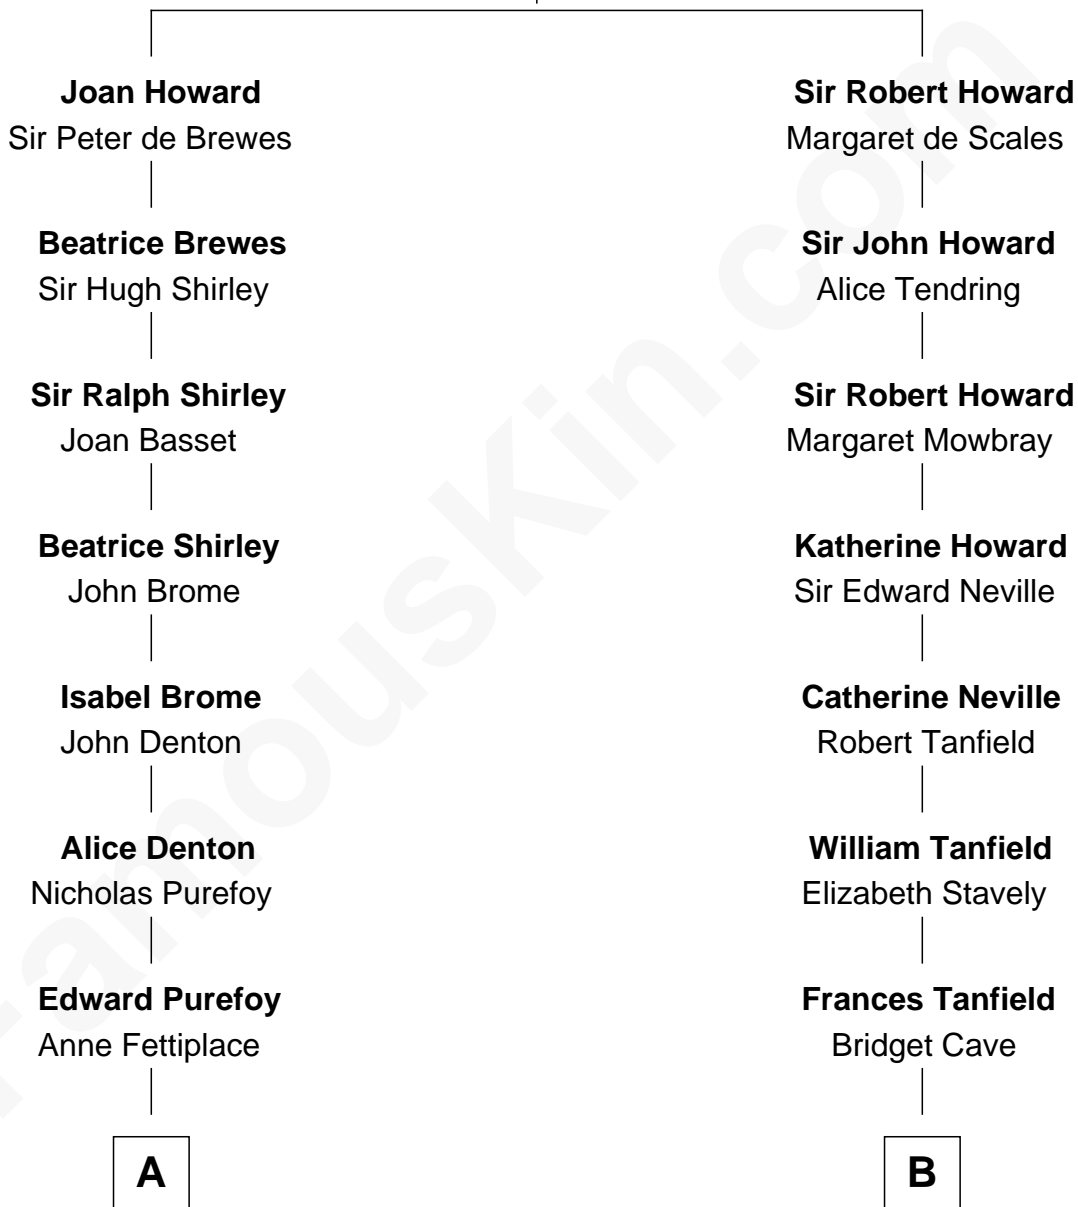

FamousKin.com

Relationship Chart of

Tennessee Williams

Author of A Streetcar Named Desire

19th cousin 2 times removed of

Edward Norton

Movie Actor

Sir John Howard

Alice de Bois

C

Isabelle Coffin
Thomas Lanier Williams

Cornelius Coffin Williams
Edwina Dakin

Tennessee Williams
Author of A Streetcar Named Desire

D

George Moffett Harrison
Bettie Montgomery. Kent

Joseph Kent Harrison
Cornelia Long Somerville