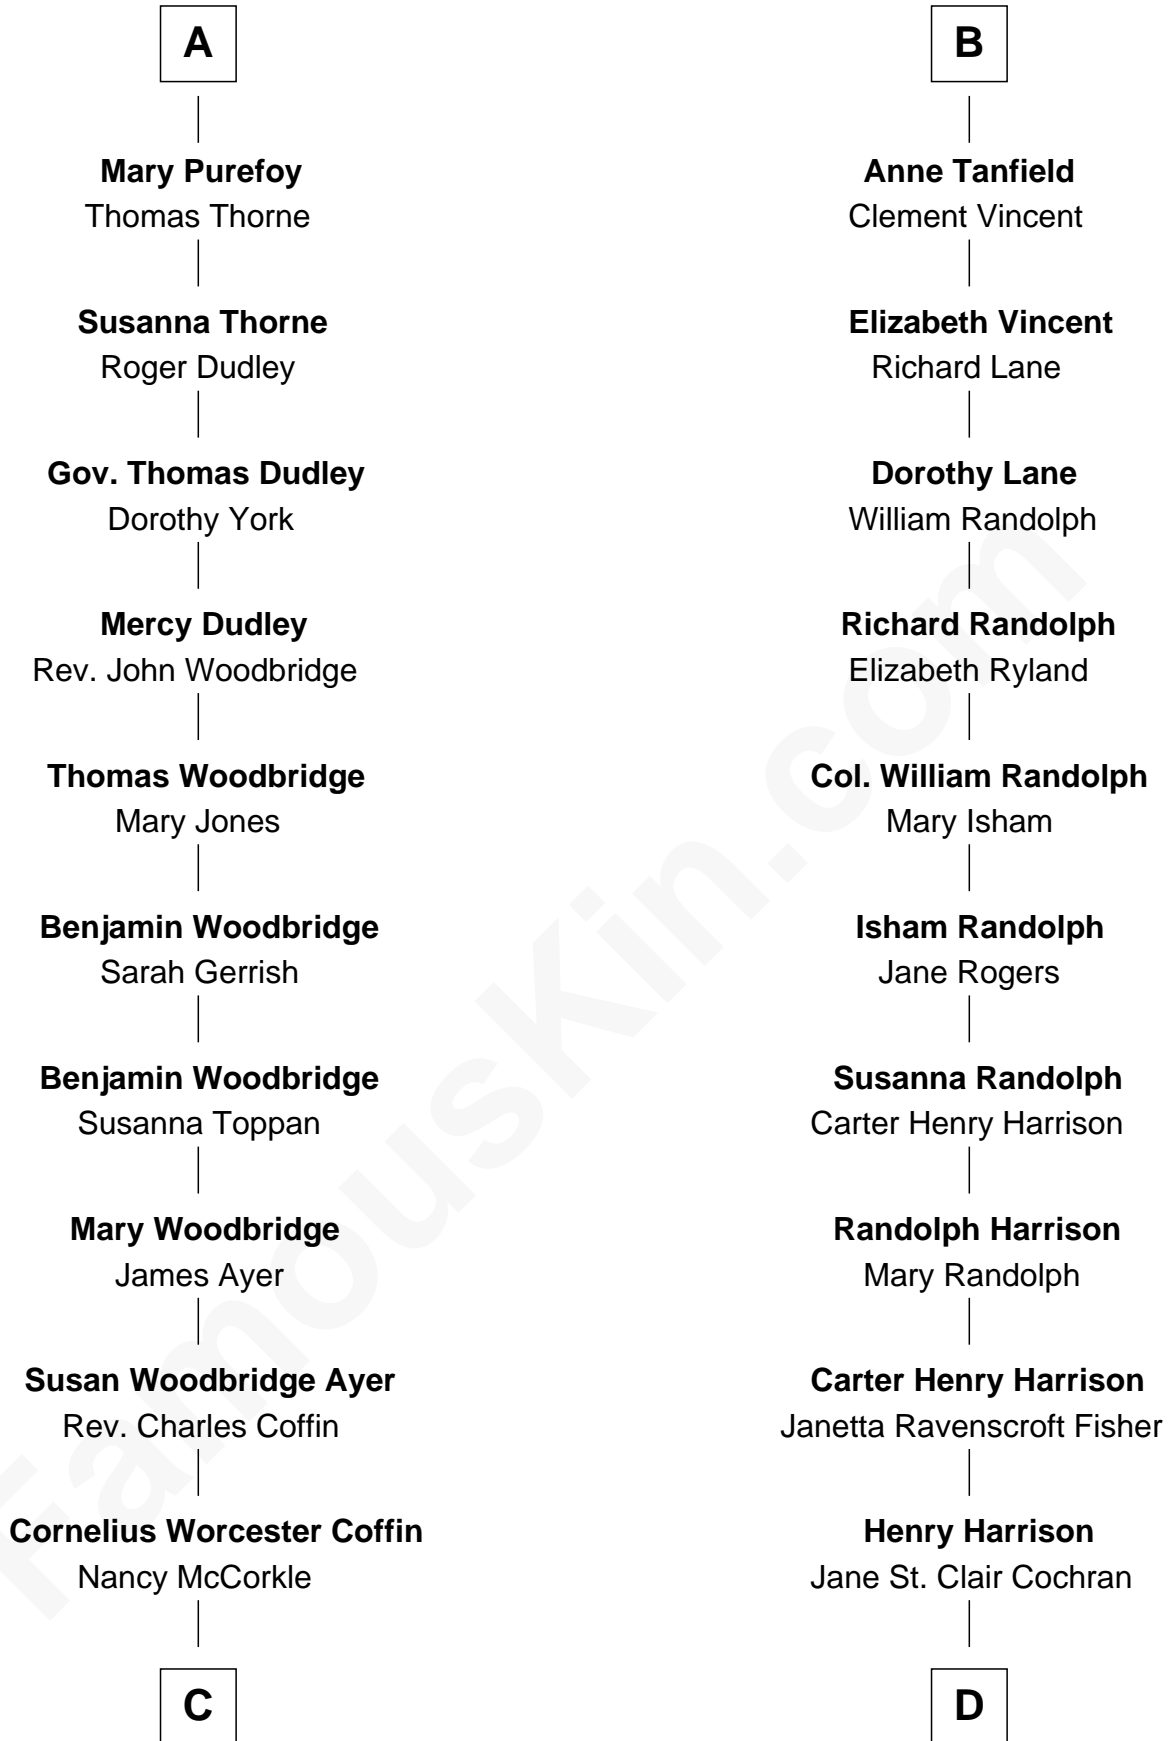

FamousKin.com

Relationship Chart of

Tennessee Williams

Author of A Streetcar Named Desire

19th cousin 2 times removed of

Edward Norton

Movie Actor

Sir John Howard

Alice de Bois

C

Isabelle Coffin
Thomas Lanier Williams

Cornelius Coffin Williams
Edwina Dakin

Tennessee Williams
Author of A Streetcar Named Desire

D

George Moffett Harrison
Bettie Montgomery. Kent

Joseph Kent Harrison
Cornelia Long Somerville