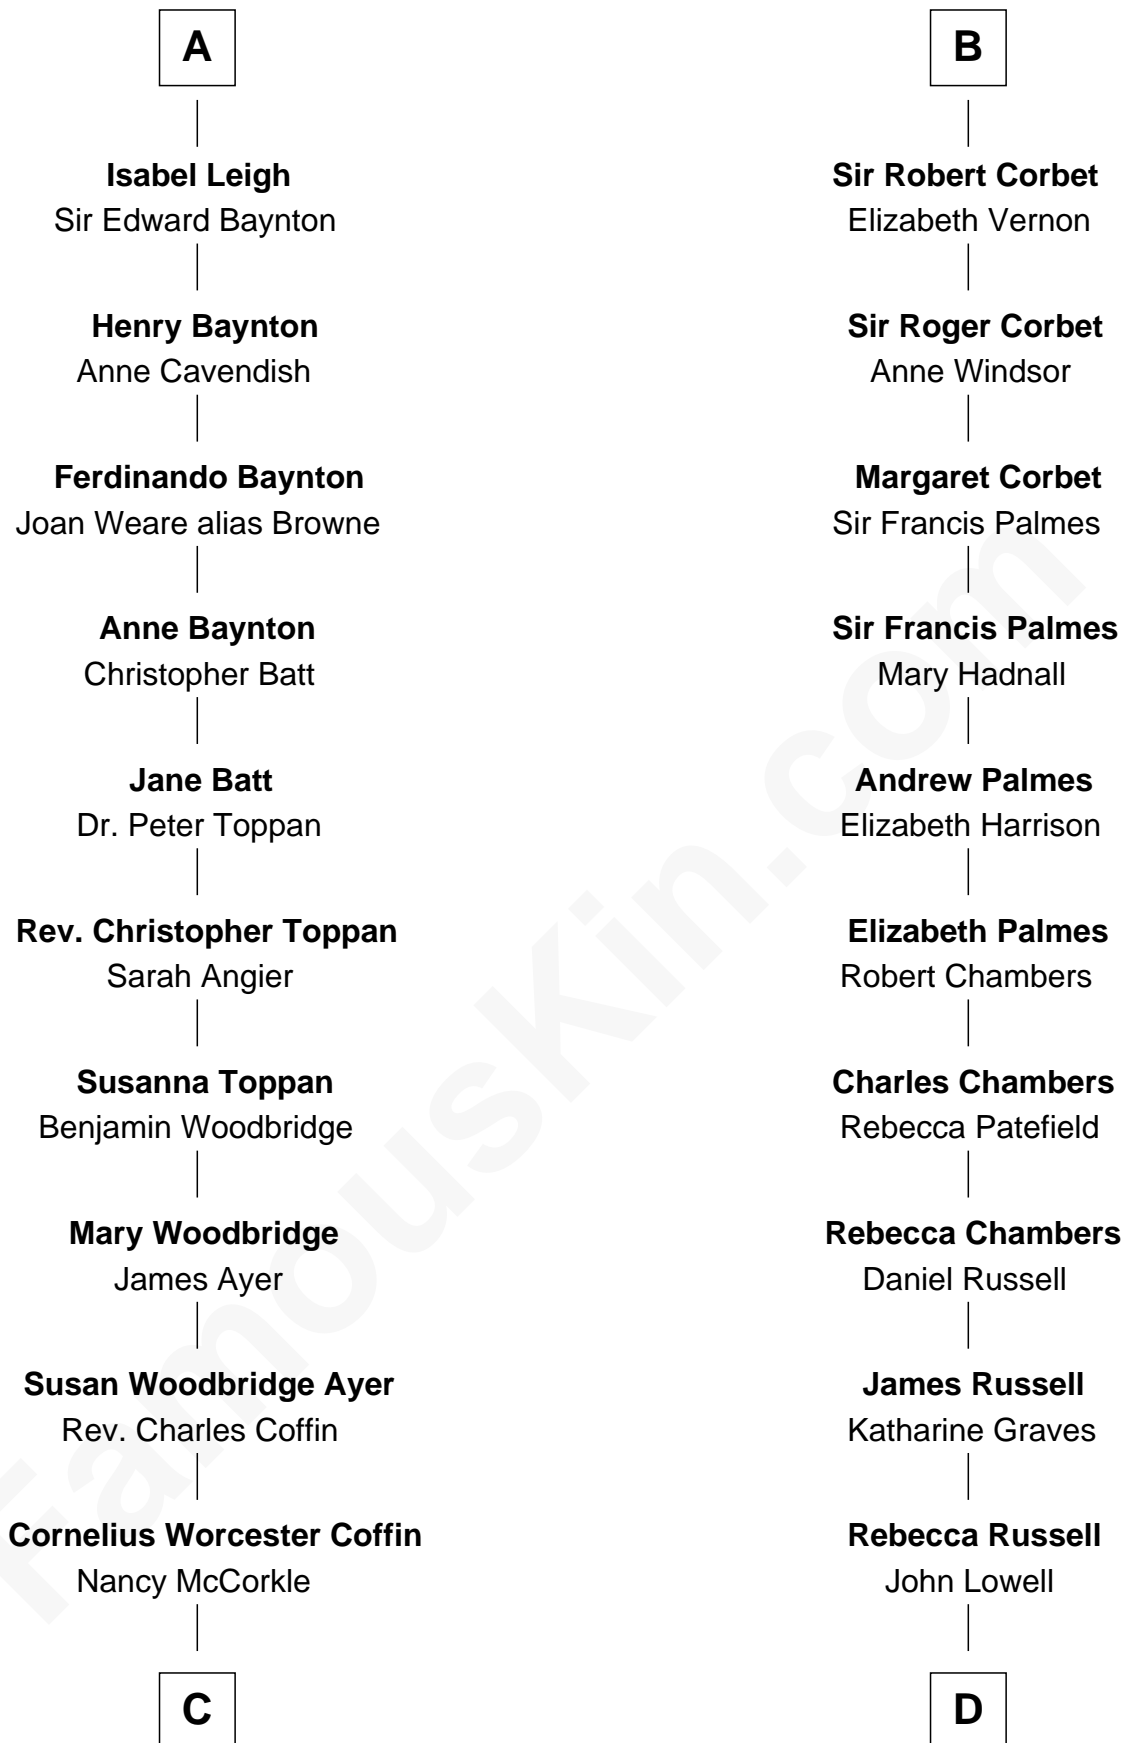

## Relationship Chart of Tennessee Williams

*Author of A Streetcar Named Desire*

18th cousin 1 time removed of

**James Russell Lowell**

*American "Fireside" Poet*

### Sir Thebaud de Verdun

**C**

**Isabelle Coffin**  
Thomas Lanier Williams

**Cornelius Coffin Williams**  
Edwina Dakin

**Tennessee Williams**  
*Author of A Streetcar Named Desire*

**D**

**Rev. Charles Lowell**  
Harriet Brackett Spence