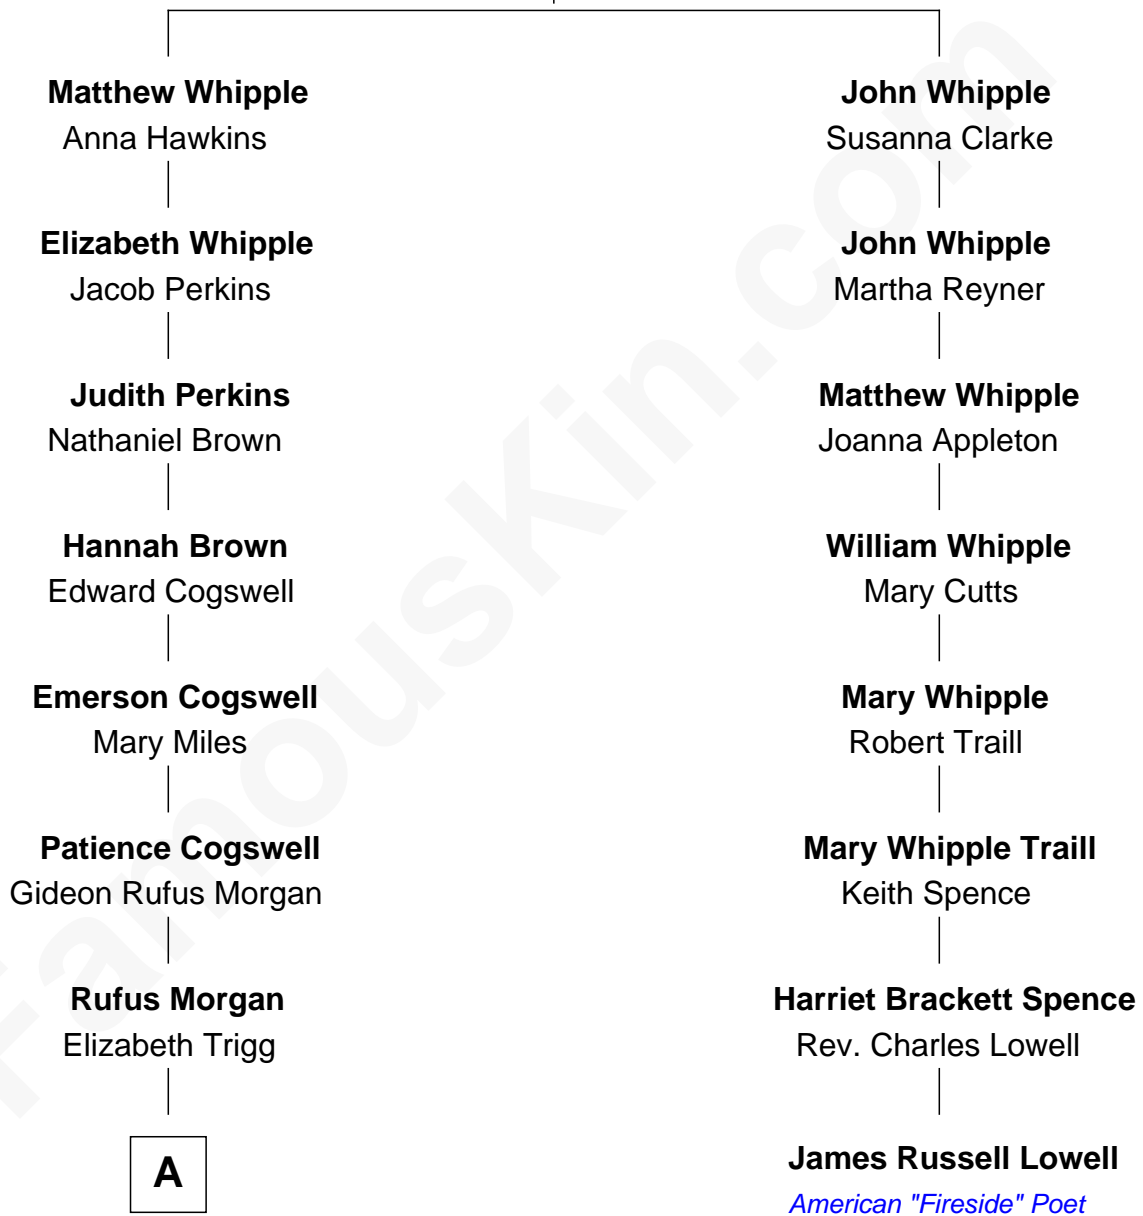

FamousKin.com

Relationship Chart of

Tennessee Williams

Author of *A Streetcar Named Desire*

7th cousin 3 times removed of

James Russell Lowell

American "Fireside" Poet

Matthew Whipple

Joan - - - - -

A

—
Rhoda Campbell Morgan

John Williams

—
Thomas Lanier Williams

Isabelle Coffin

—
Cornelius Coffin Williams

Edwina Dakin