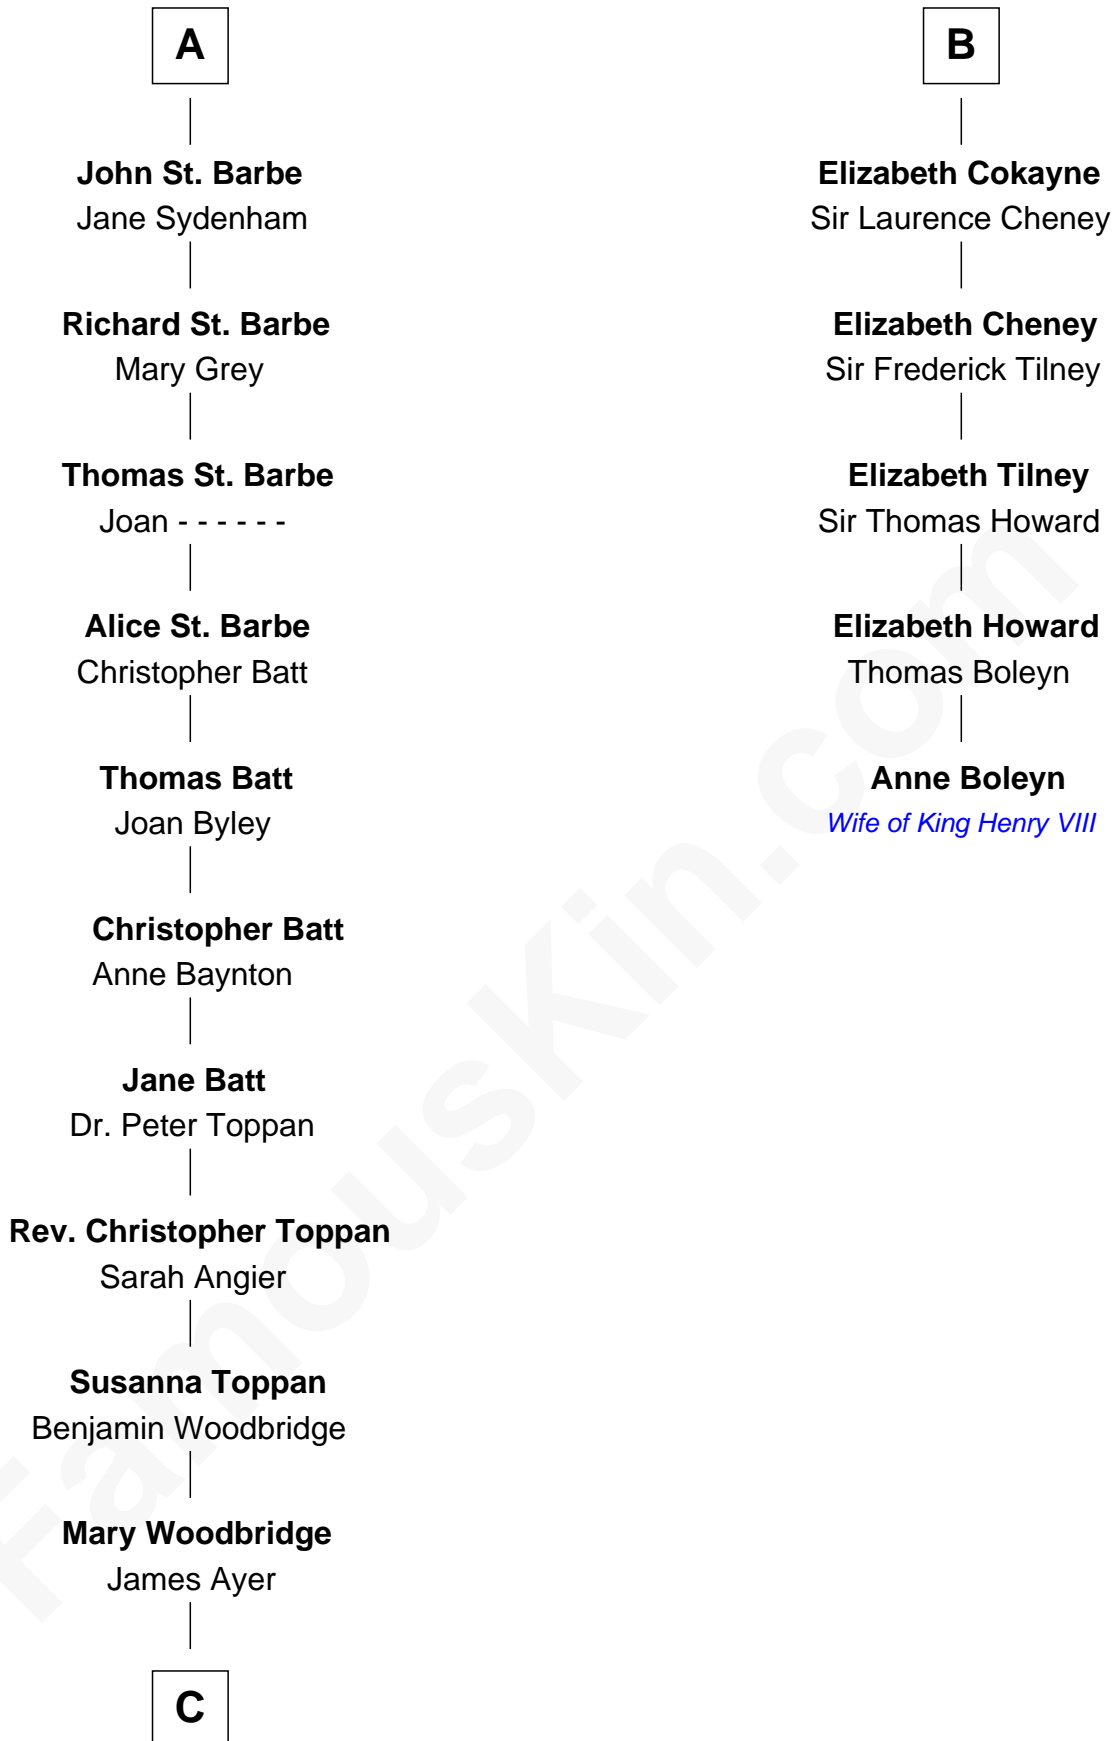

FamousKin.com

Relationship Chart of Tennessee Williams

Author of *A Streetcar Named Desire*

11th cousin 10 times removed of

Anne Boleyn

2nd Wife of King Henry VIII

C

—
Susan Woodbridge Ayer

Rev. Charles Coffin

—
Cornelius Worcester Coffin

Nancy McCorkle

—
Isabelle Coffin

Thomas Lanier Williams

—
Cornelius Coffin Williams

Edwina Dakin

—
Tennessee Williams