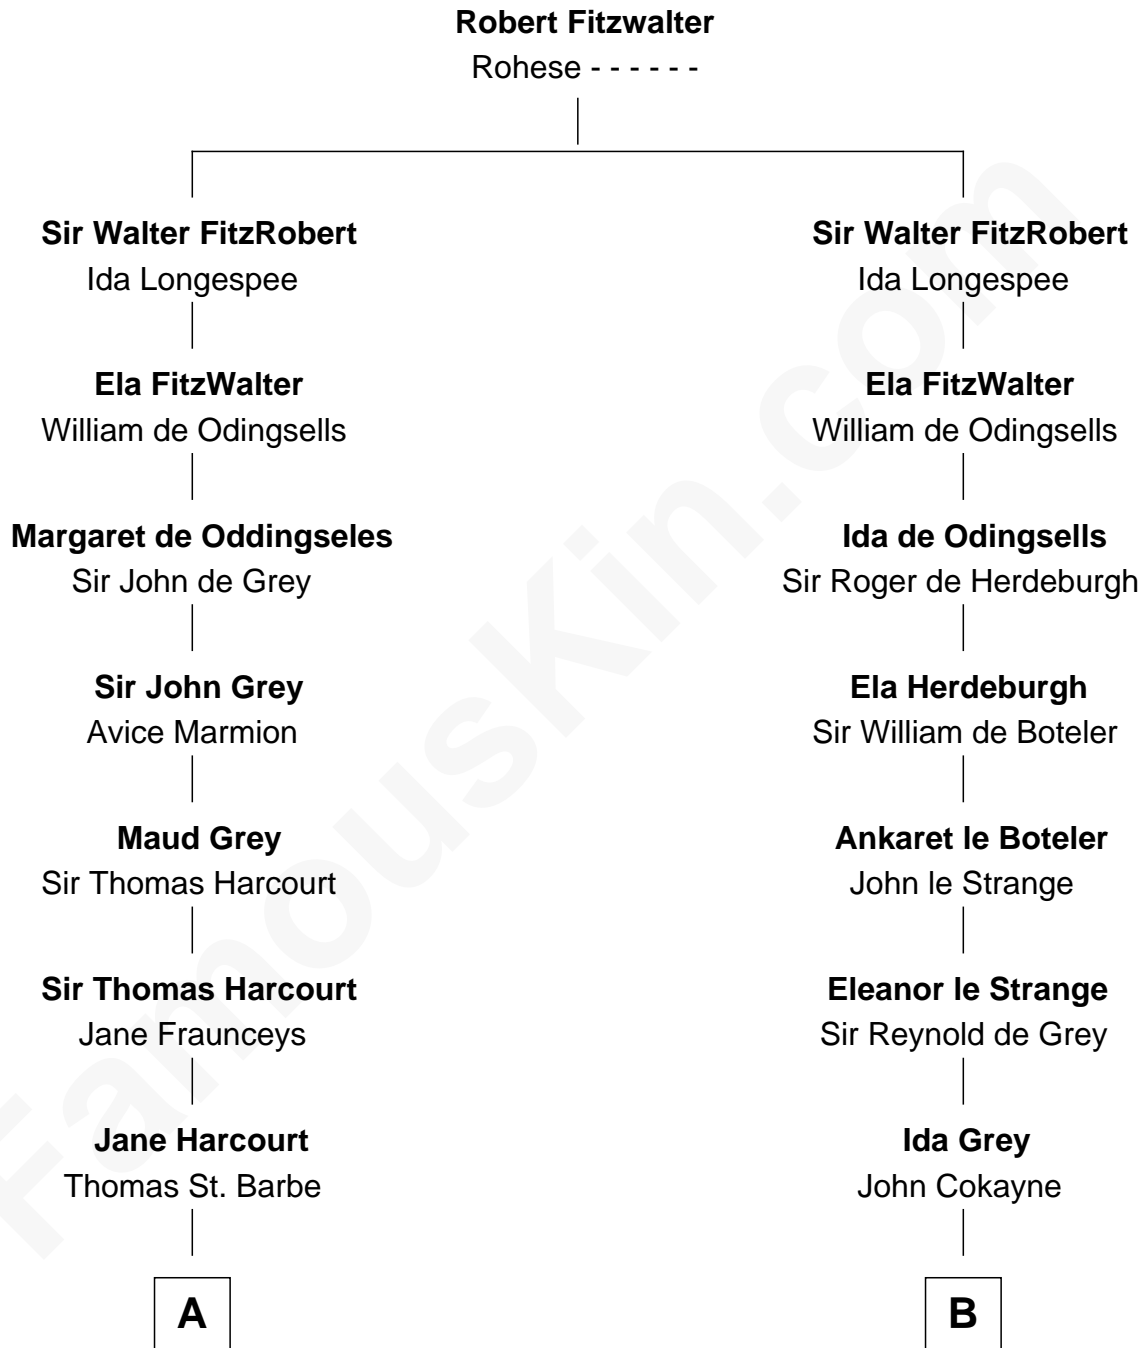

FamousKin.com

Relationship Chart of Tennessee Williams

Author of *A Streetcar Named Desire*

11th cousin 10 times removed of

Anne Boleyn

2nd Wife of King Henry VIII

C

—
Susan Woodbridge Ayer