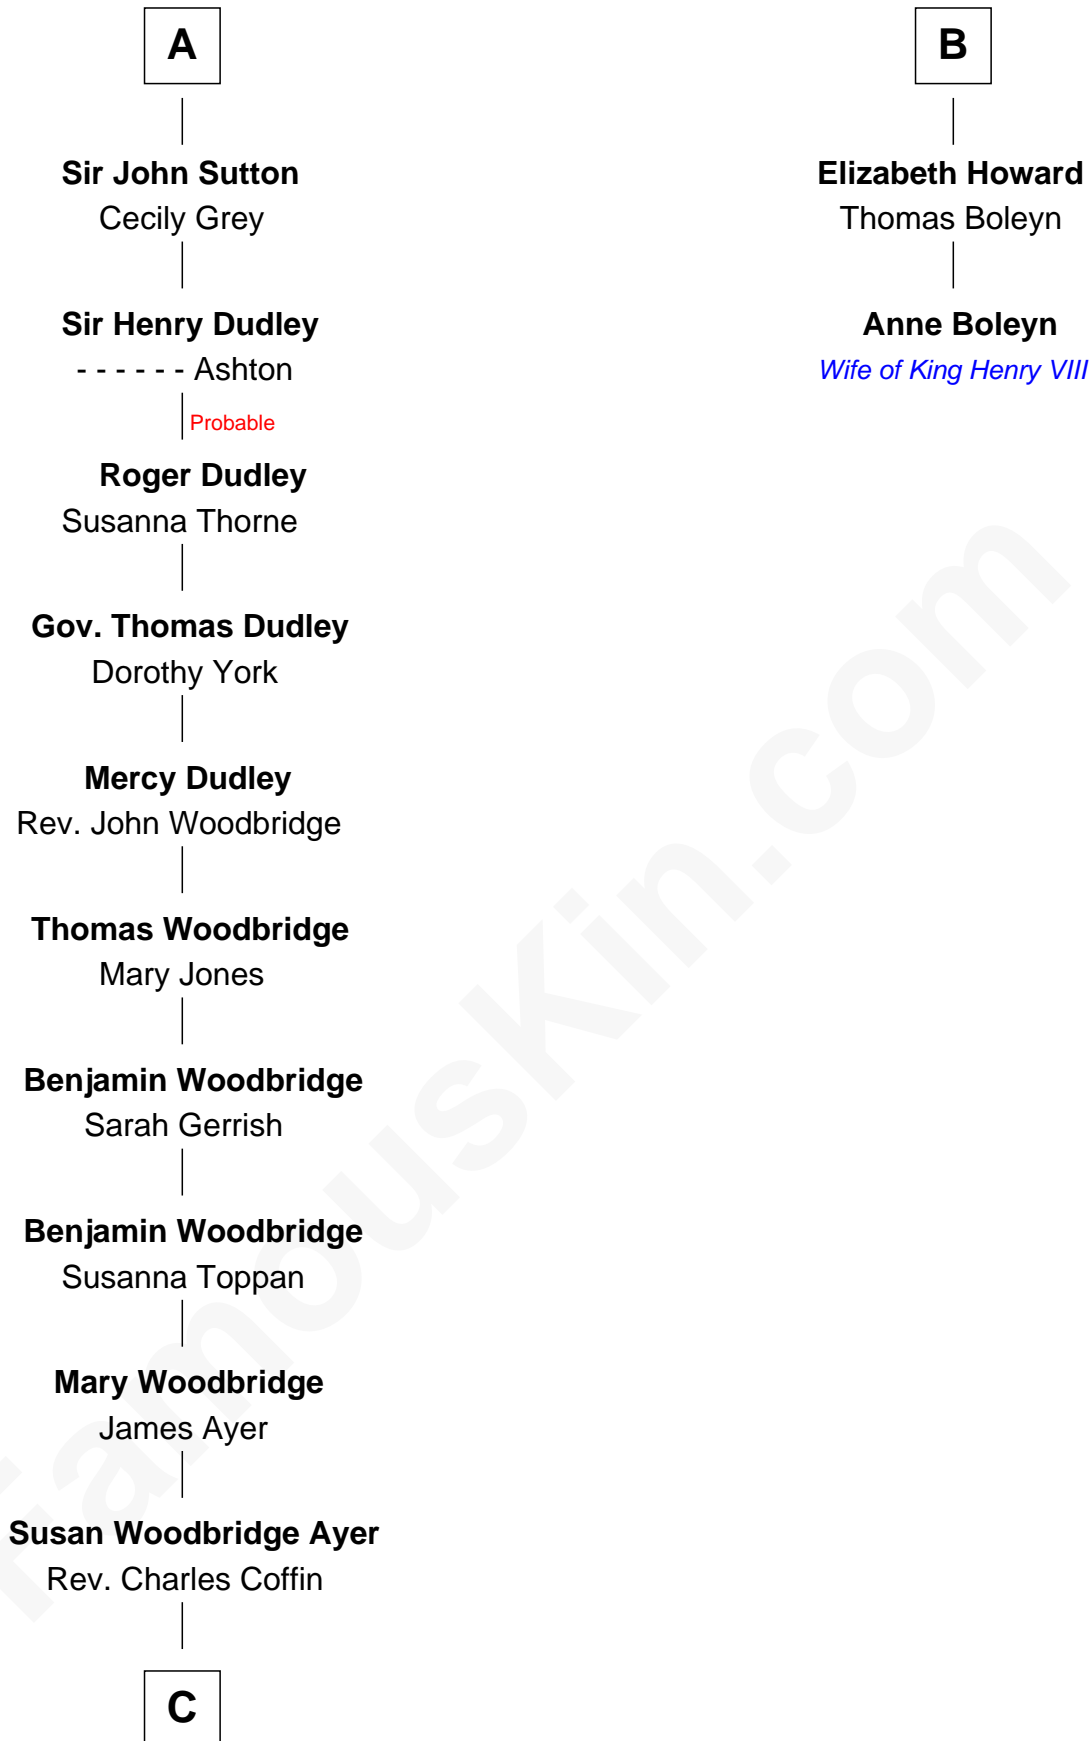

FamousKin.com

Relationship Chart of Tennessee Williams

Author of *A Streetcar Named Desire*

8th cousin 12 times removed of

Anne Boleyn

2nd Wife of King Henry VIII

C

—
Cornelius Worcester Coffin

Nancy McCorkle

—
Isabelle Coffin

Thomas Lanier Williams

—
Cornelius Coffin Williams

Edwina Dakin

—
Tennessee Williams

Author of A Streetcar Named Desire

FamousKin.com