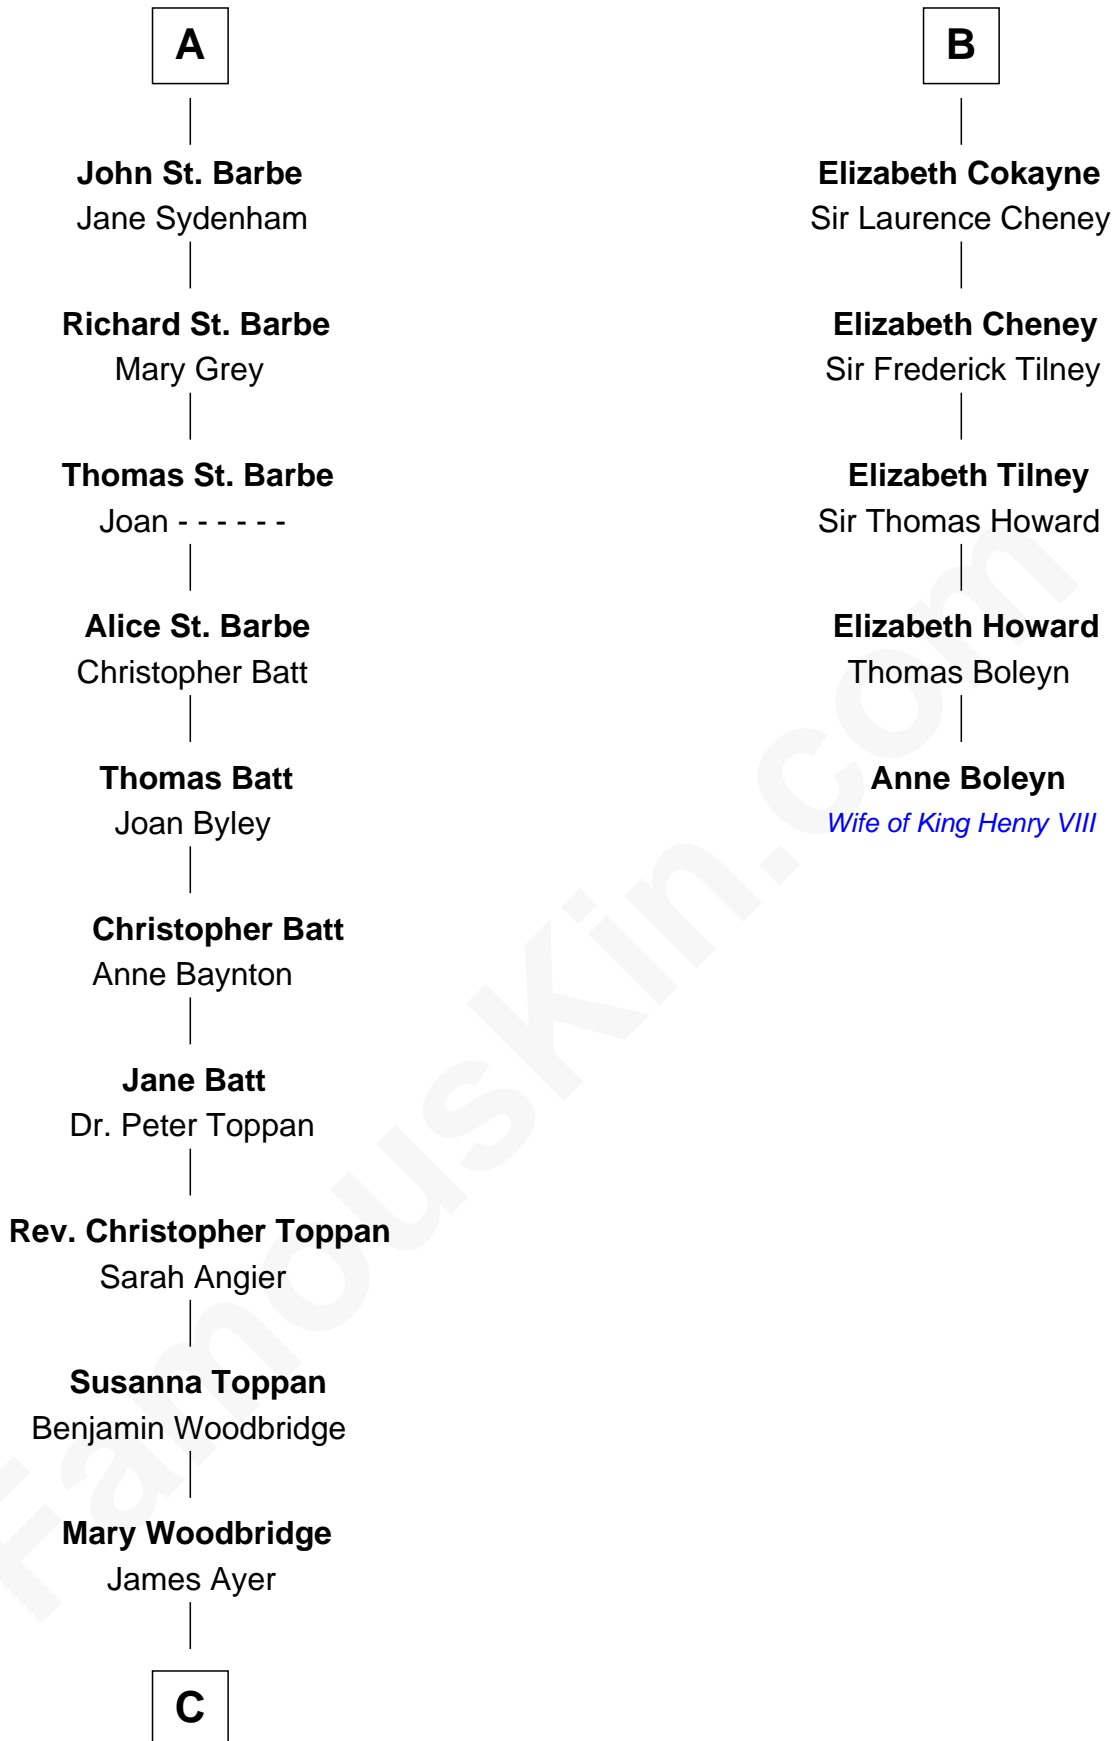

FamousKin.com

Relationship Chart of Tennessee Williams

Author of *A Streetcar Named Desire*

11th cousin 10 times removed of

Anne Boleyn

2nd Wife of King Henry VIII

Sir William Longespee

Ela of Salisbury

C

—
Susan Woodbridge Ayer

Rev. Charles Coffin

—
Cornelius Worcester Coffin

Nancy McCorkle

—
Isabelle Coffin

Thomas Lanier Williams

—
Cornelius Coffin Williams

Edwina Dakin

—
Tennessee Williams

Author of [A Streetcar Named Desire](#)