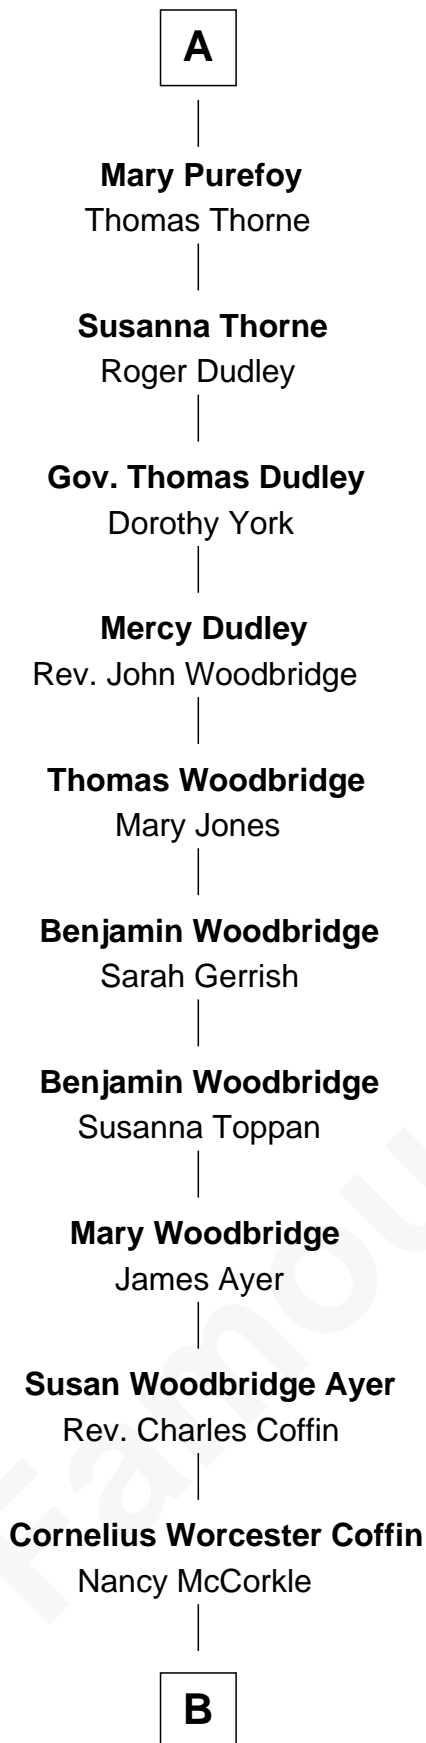

FamousKin.com

Relationship Chart of Tennessee Williams

Author of *A Streetcar Named Desire*

6th cousin 13 times removed of

Anne Boleyn

2nd Wife of King Henry VIII

Sir John Howard

Alice de Bois

Joan Howard
Sir Peter de Brewes

Beatrice Brewes
Sir Hugh Shirley

Sir Ralph Shirley
Joan Basset

Beatrice Shirley
John Brome

Isabel Brome
John Denton

Alice Denton
Nicholas Purefoy

Edward Purefoy
Anne Fettiplace

A

Sir Robert Howard
Margaret de Scales

Sir John Howard
Alice Tendring

Sir Robert Howard
Margaret Mowbray

Sir John Howard
Katherine Moleyns

Sir Thomas Howard
Elizabeth Tilney

Elizabeth Howard
Thomas Boleyn

Anne Boleyn
Wife of King Henry VIII

B

—
Isabelle Coffin

Thomas Lanier Williams

—
Cornelius Coffin Williams

Edwina Dakin

—
Tennessee Williams

Author of [A Streetcar Named Desire](#)

FamousKin.com