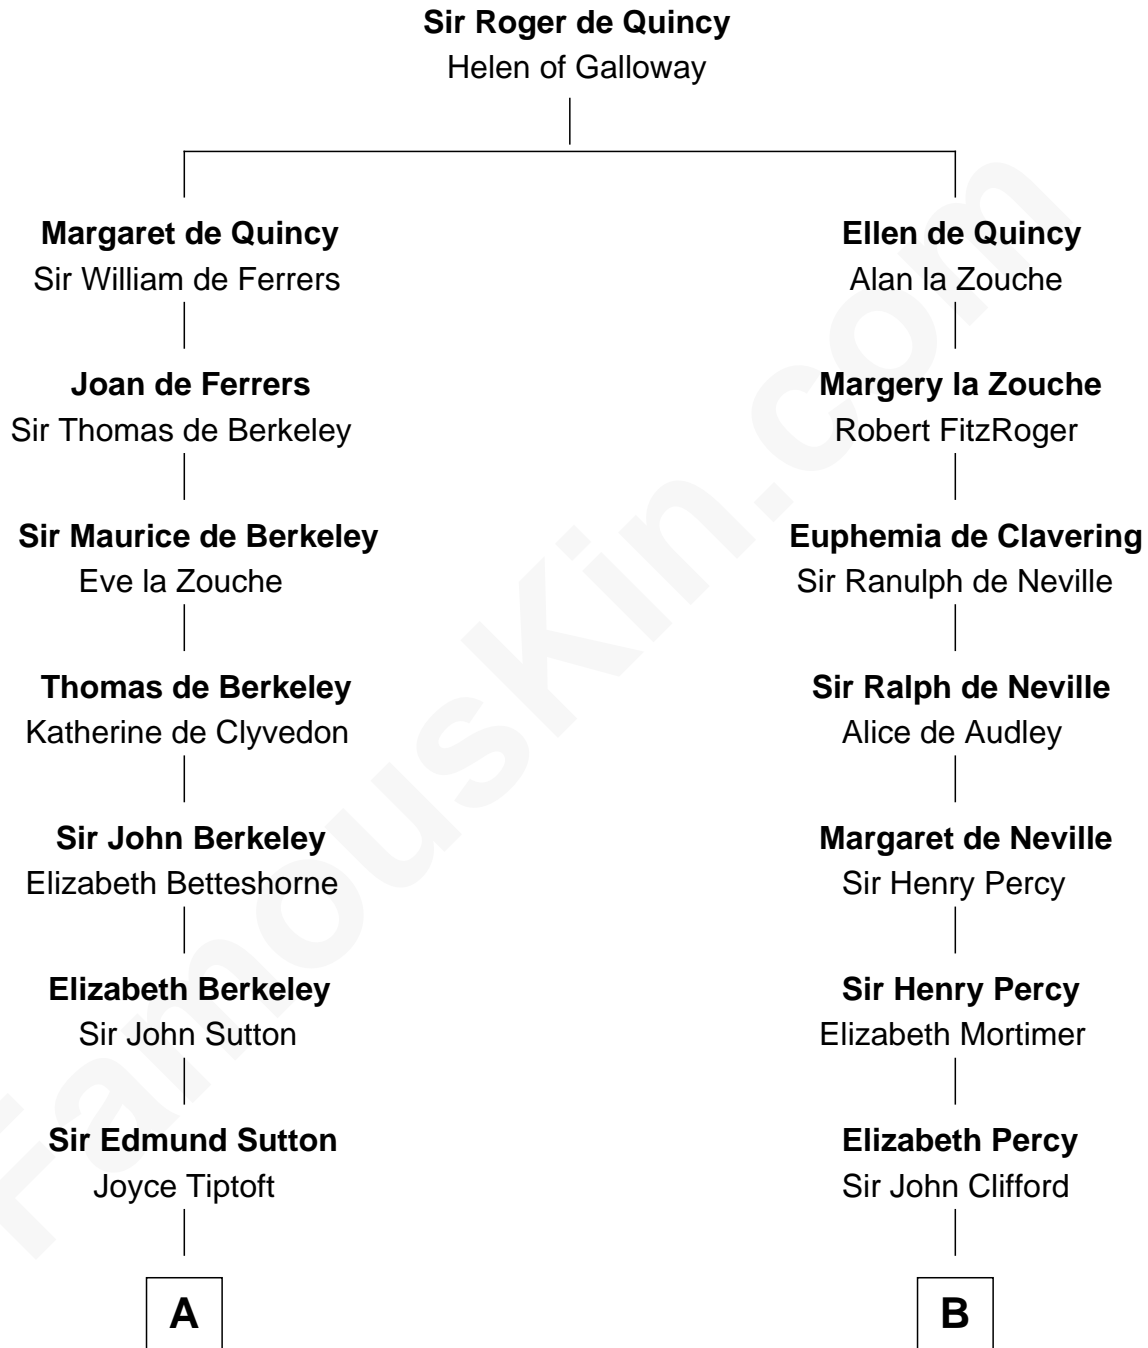

# FamousKin.com

## Relationship Chart of Tennessee Williams

*Author of A Streetcar Named Desire*

10th cousin 11 times removed of

**Jane Seymour**

*3rd Wife of King Henry VIII*

**C**

—  
**Susan Woodbridge Ayer**

Rev. Charles Coffin

—  
**Cornelius Worcester Coffin**

Nancy McCorkle

—  
**Isabelle Coffin**

Thomas Lanier Williams

—  
**Cornelius Coffin Williams**

Edwina Dakin

—  
**Tennessee Williams**

*Author of [A Streetcar Named Desire](#)*