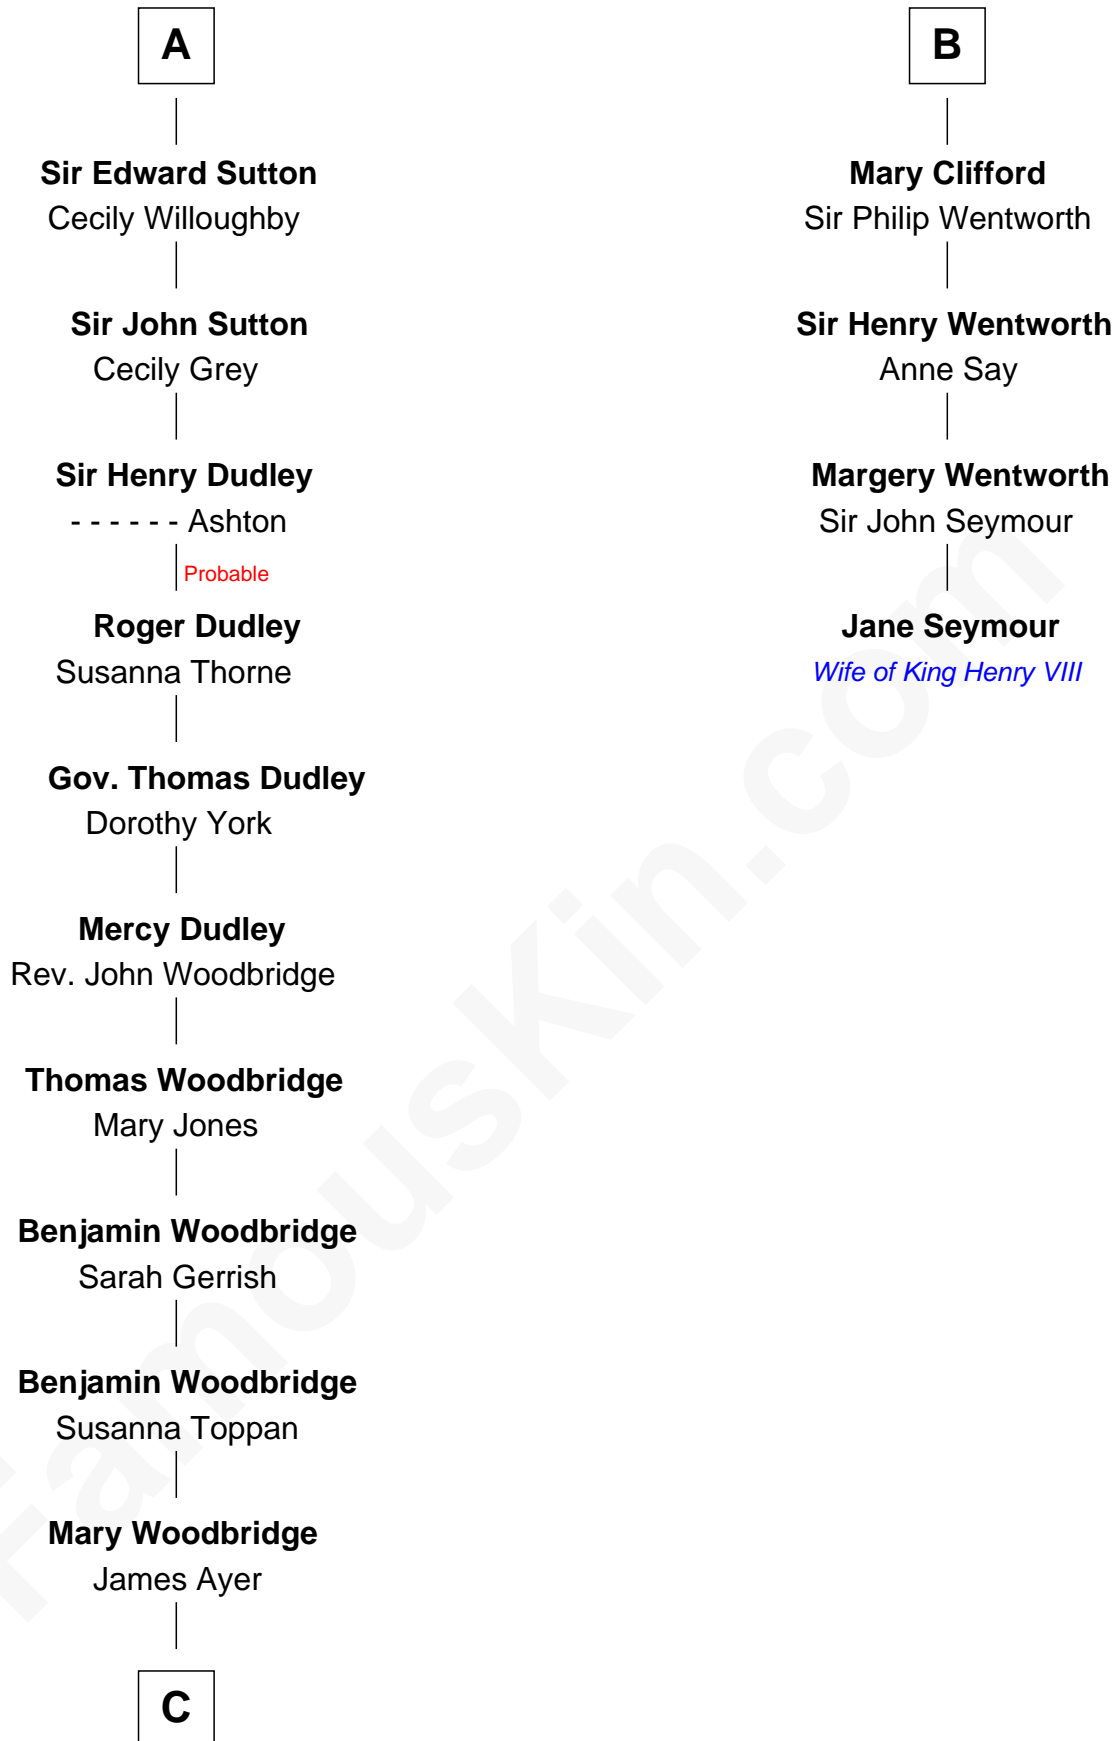

## Relationship Chart of Tennessee Williams

*Author of A Streetcar Named Desire*

10th cousin 11 times removed of

**Jane Seymour**

*3rd Wife of King Henry VIII*

**C**

—  
**Susan Woodbridge Ayer**

Rev. Charles Coffin

—  
**Cornelius Worcester Coffin**

Nancy McCorkle

—  
**Isabelle Coffin**

Thomas Lanier Williams

—  
**Cornelius Coffin Williams**

Edwina Dakin

—  
**Tennessee Williams**

*Author of [A Streetcar Named Desire](#)*