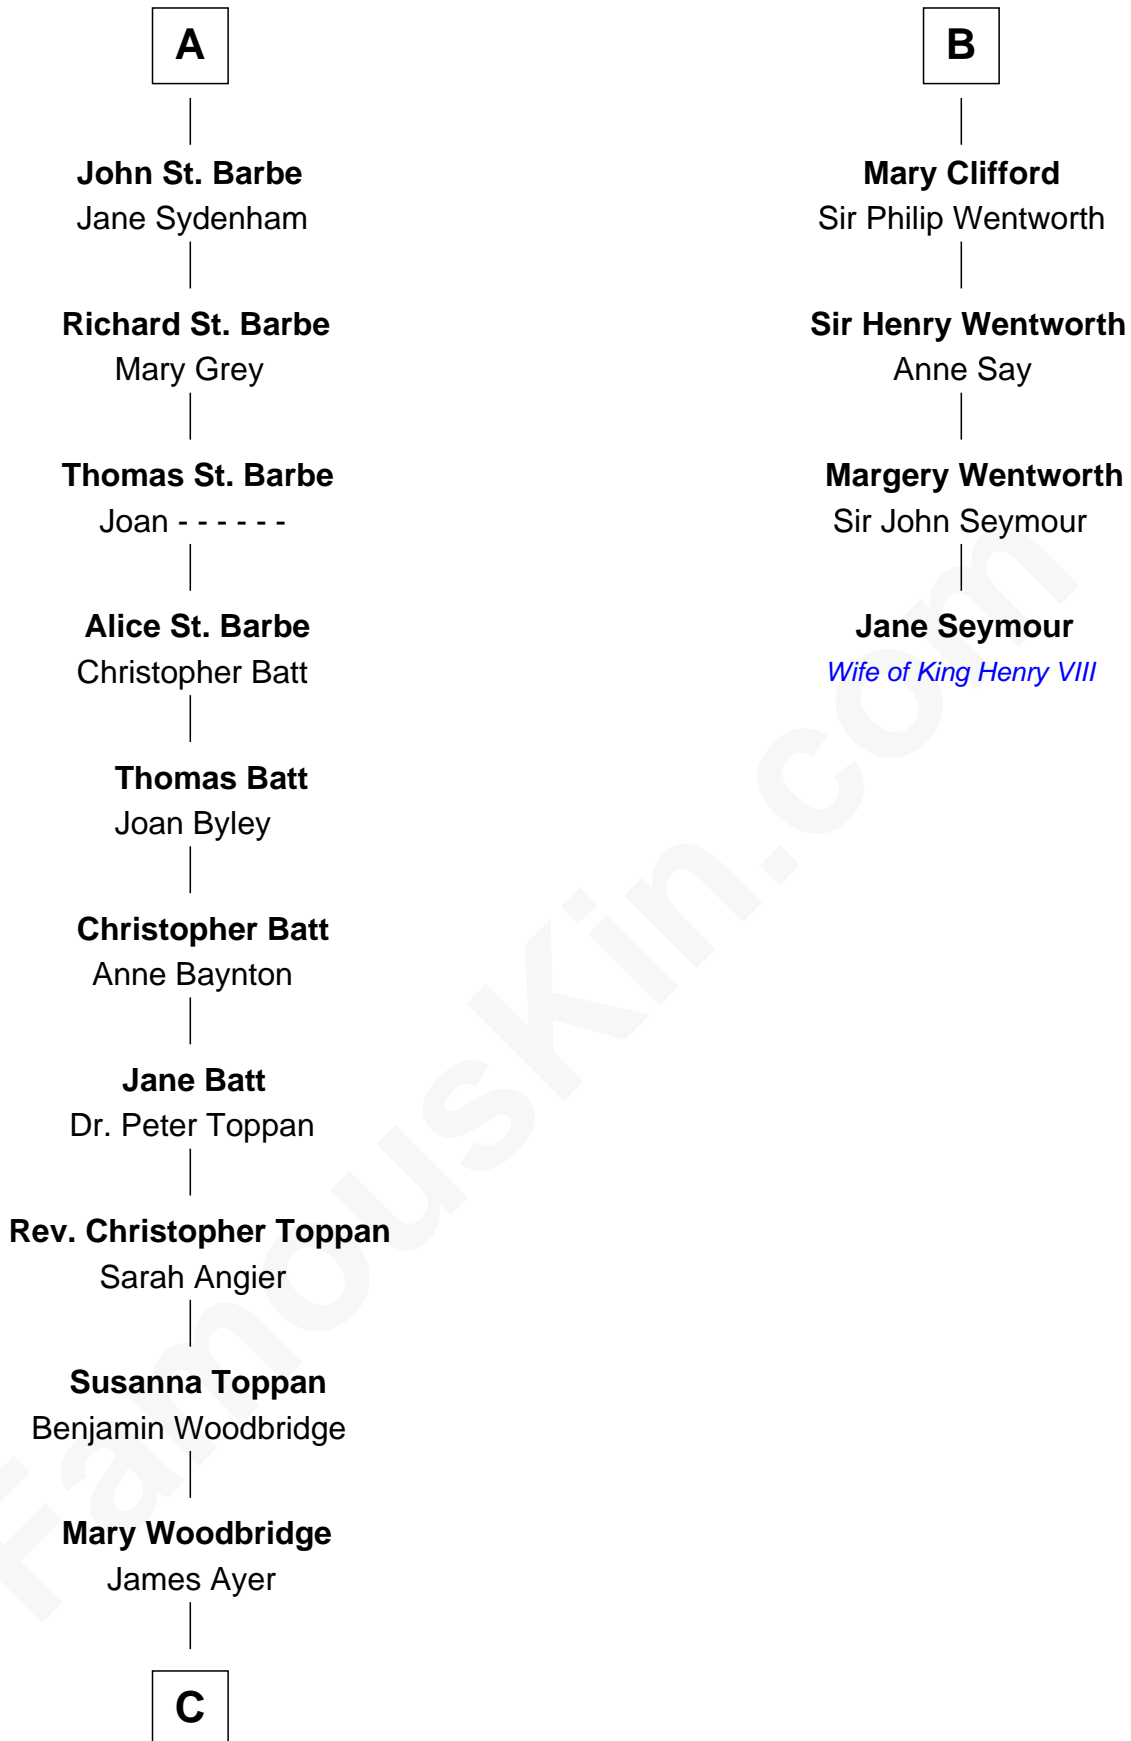

## Relationship Chart of Tennessee Williams

Author of *A Streetcar Named Desire*

10th cousin 11 times removed of

**Jane Seymour**

3rd Wife of King Henry VIII

**Sir William Longespee**

Ela of Salisbury

**C**

—  
**Susan Woodbridge Ayer**

Rev. Charles Coffin

—  
**Cornelius Worcester Coffin**

Nancy McCorkle

—  
**Isabelle Coffin**

Thomas Lanier Williams

—  
**Cornelius Coffin Williams**

Edwina Dakin

—  
**Tennessee Williams**

*Author of [A Streetcar Named Desire](#)*

FamousKin.com