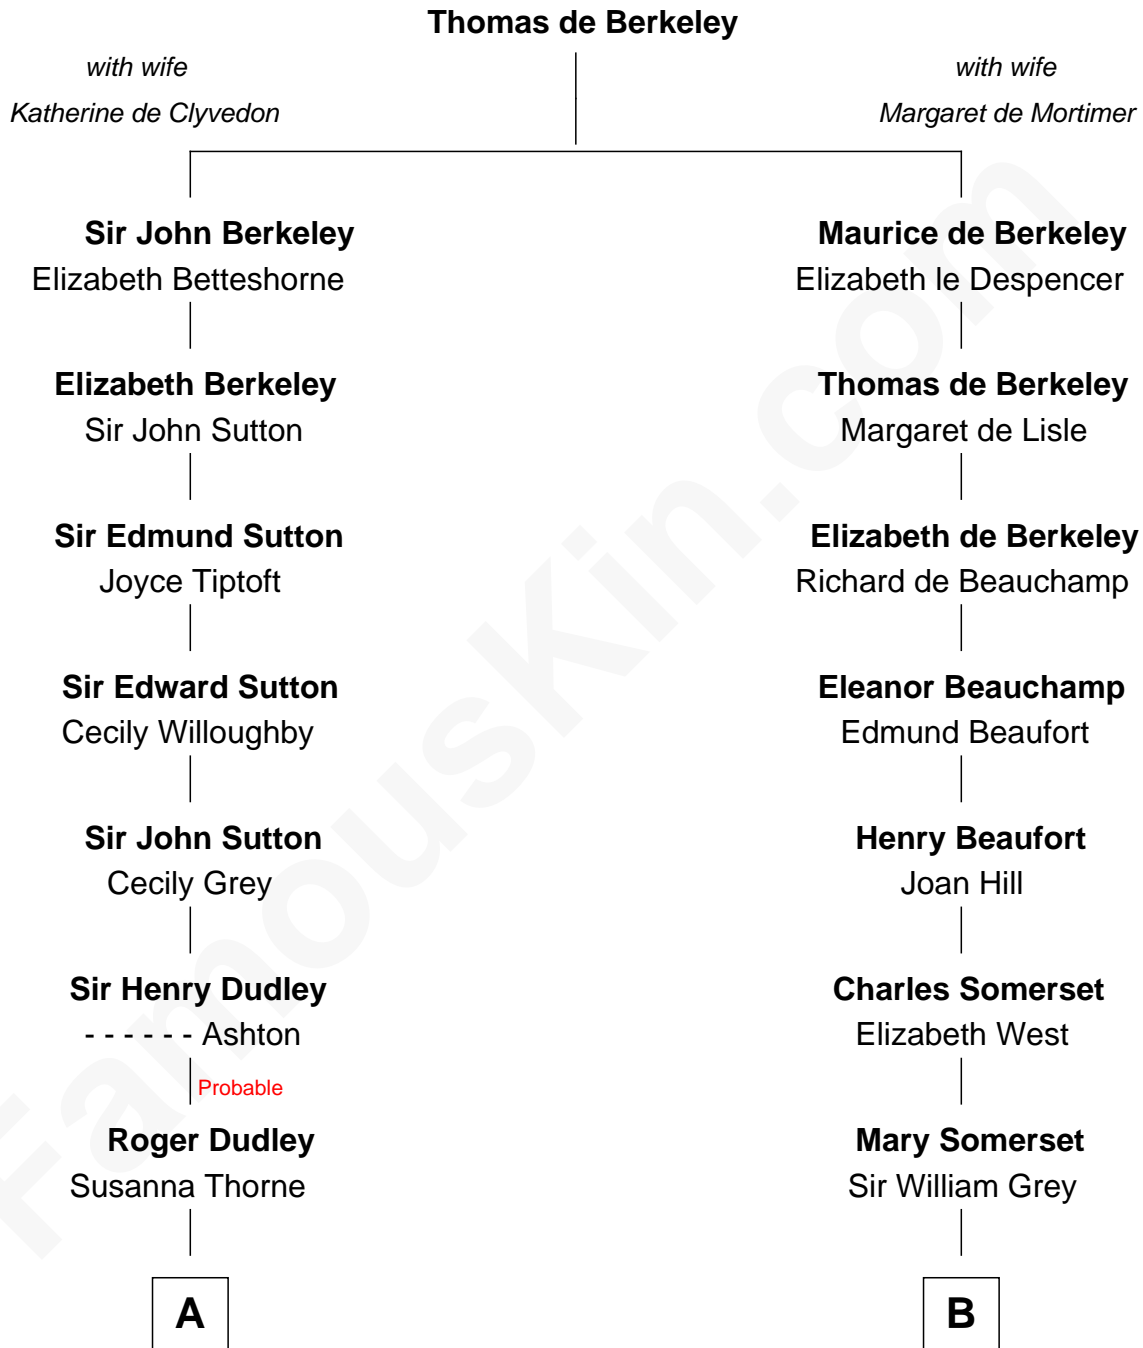

Benedict Cumberbatch

Movie, Television and Stage Actor