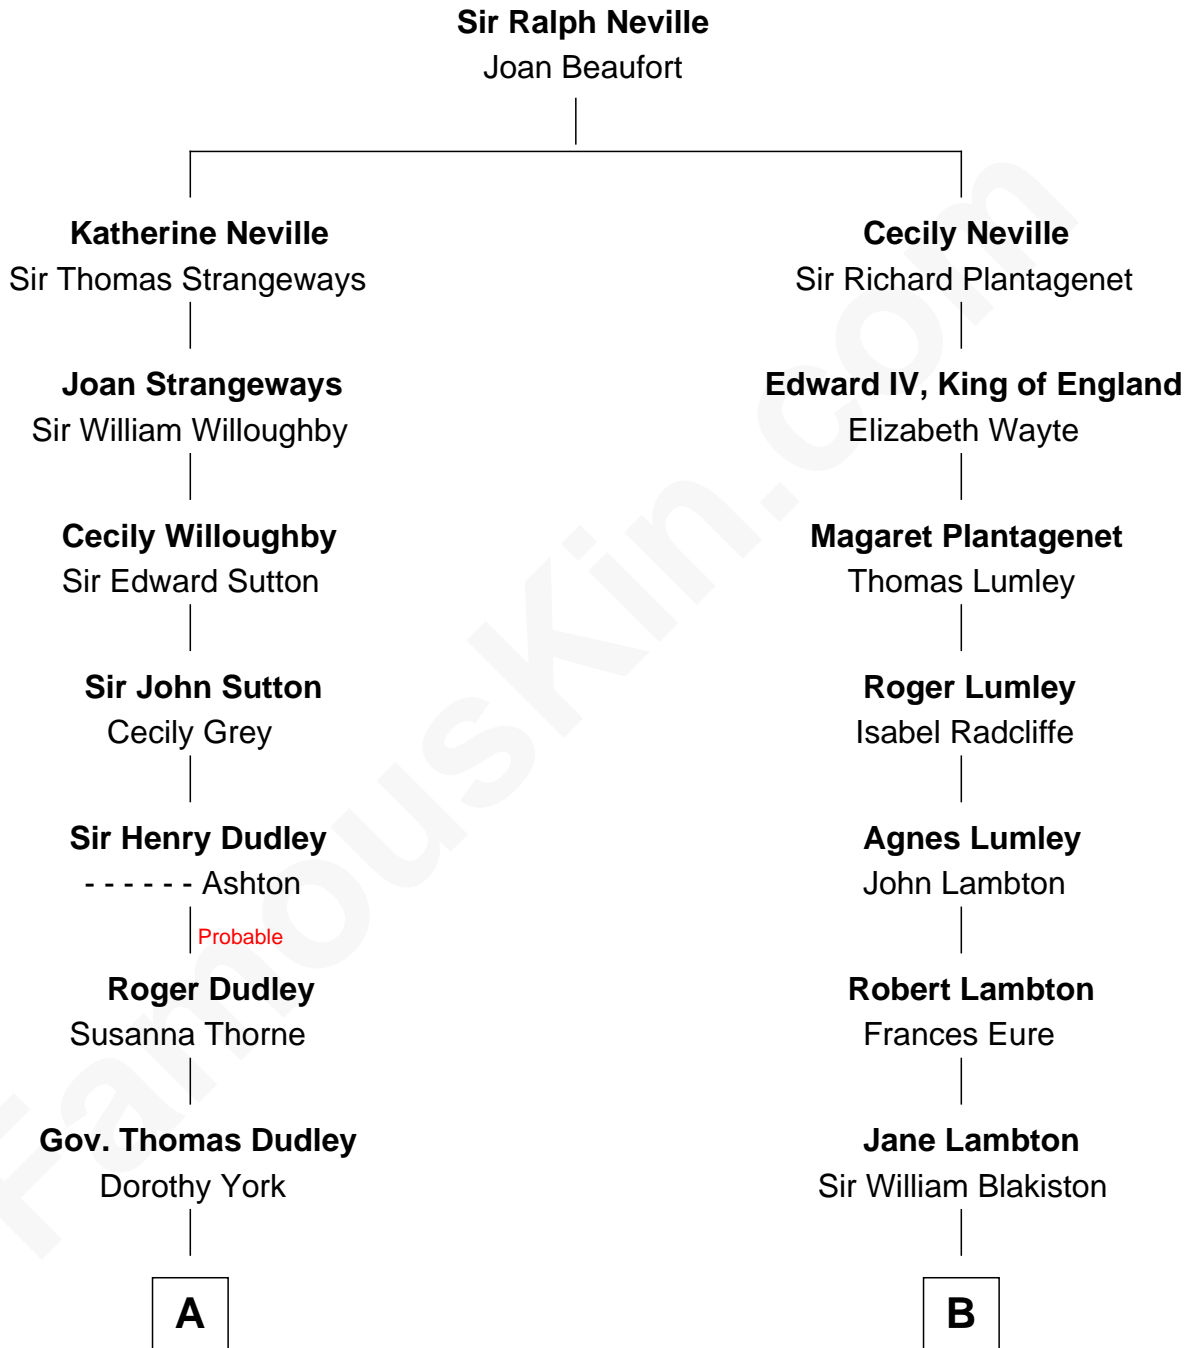

Benedict Cumberbatch

Movie, Television and Stage Actor