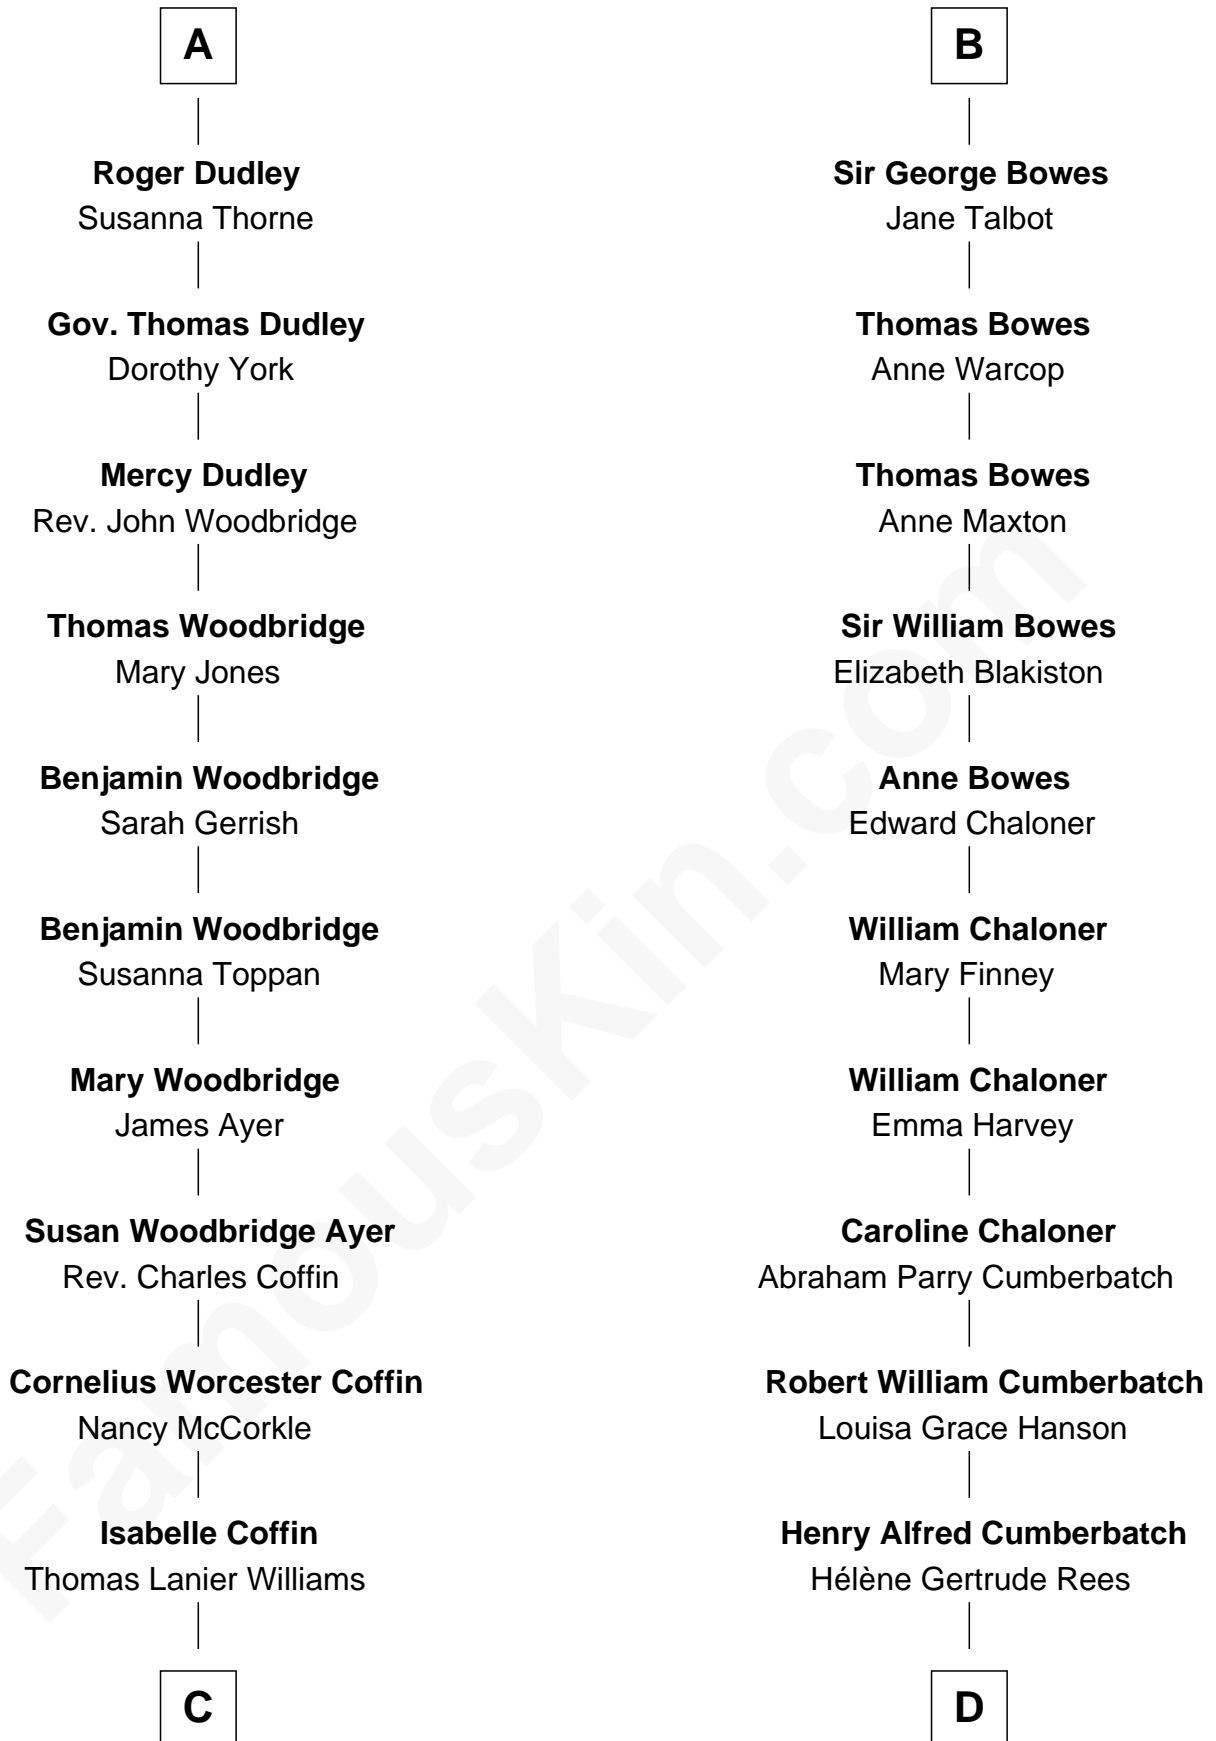

FamousKin.com

Relationship Chart of Tennessee Williams

Author of A Streetcar Named Desire

18th cousin 1 time removed of

Benedict Cumberbatch

Movie, Television and Stage Actor

Sir Maurice de Berkeley

Eve la Zouche

Thomas de Berkeley
Katherine de Clyvedon

Sir John Berkeley
Elizabeth Betteshorne

Elizabeth Berkeley
Sir John Sutton

Sir Edmund Sutton
Joyce Tiptoft

Sir Edward Sutton
Cecily Willoughby

Sir John Sutton
Cecily Grey

Sir Henry Dudley
----- Ashton

Probable

A

Isabel de Berkeley
Sir Robert de Clifford

Sir Roger de Clifford
Maud de Beauchamp

Katherine de Clifford
Sir Ralph de Greystoke

Joan de Greystoke
Sir William Bowes

Sir William Bowes
Maud FitzHugh

Sir Ralph Bowes
Margery Conyers

Richard Bowes
Elizabeth Aske

B

C

Cornelius Coffin Williams

Edwina Dakin

Tennessee Williams

Author of A Streetcar Named Desire