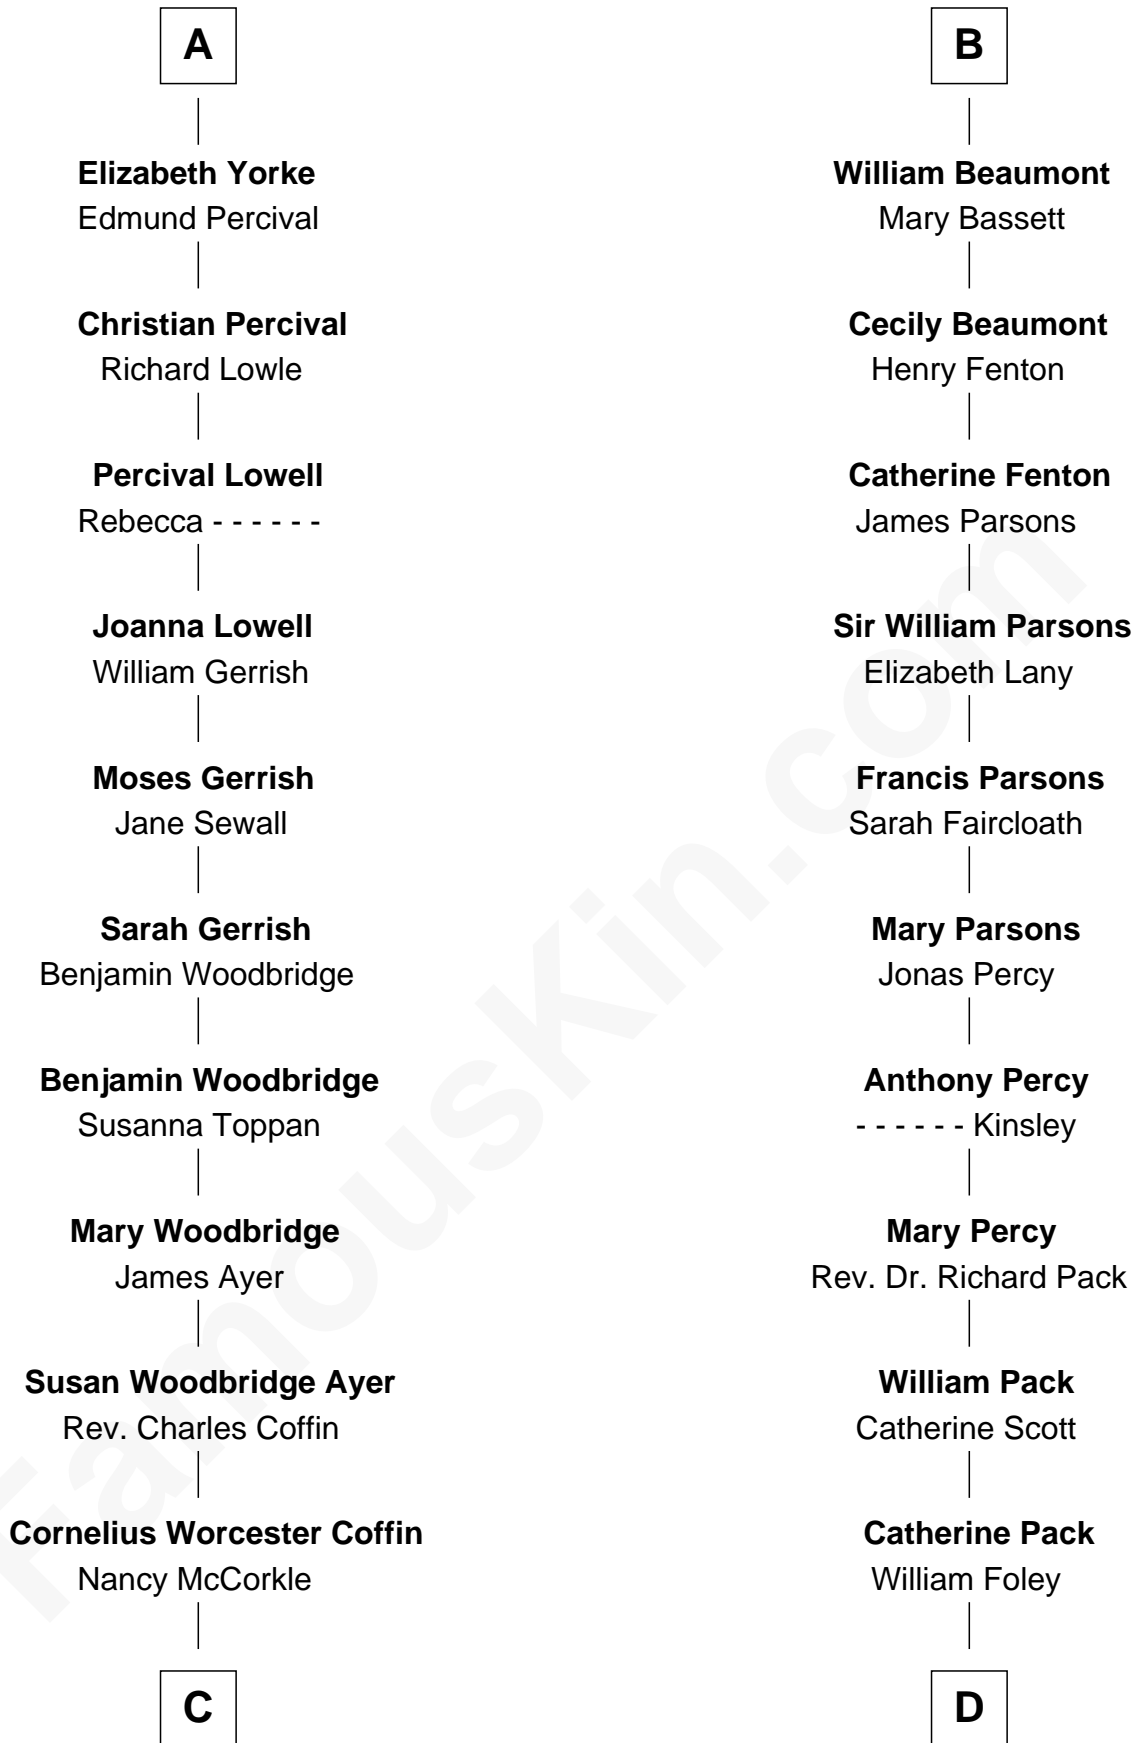

## Relationship Chart of Tennessee Williams

*Author of A Streetcar Named Desire*

18th cousin 1 time removed of

## Sir Arthur Conan Doyle

*Author, "Sherlock Holmes"*

**Humphrey de Bohun**

Elizabeth Plantagenet

**C**

**Isabelle Coffin**  
Thomas Lanier Williams

**Cornelius Coffin Williams**  
Edwina Dakin

**Tennessee Williams**  
*Author of A Streetcar Named Desire*

**D**

**Mary Josephine Elizabeth Foley**  
Charles Altamont Doyle

**Sir Arthur Conan Doyle**  
*Author, "Sherlock Holmes"*

FamousKin.com