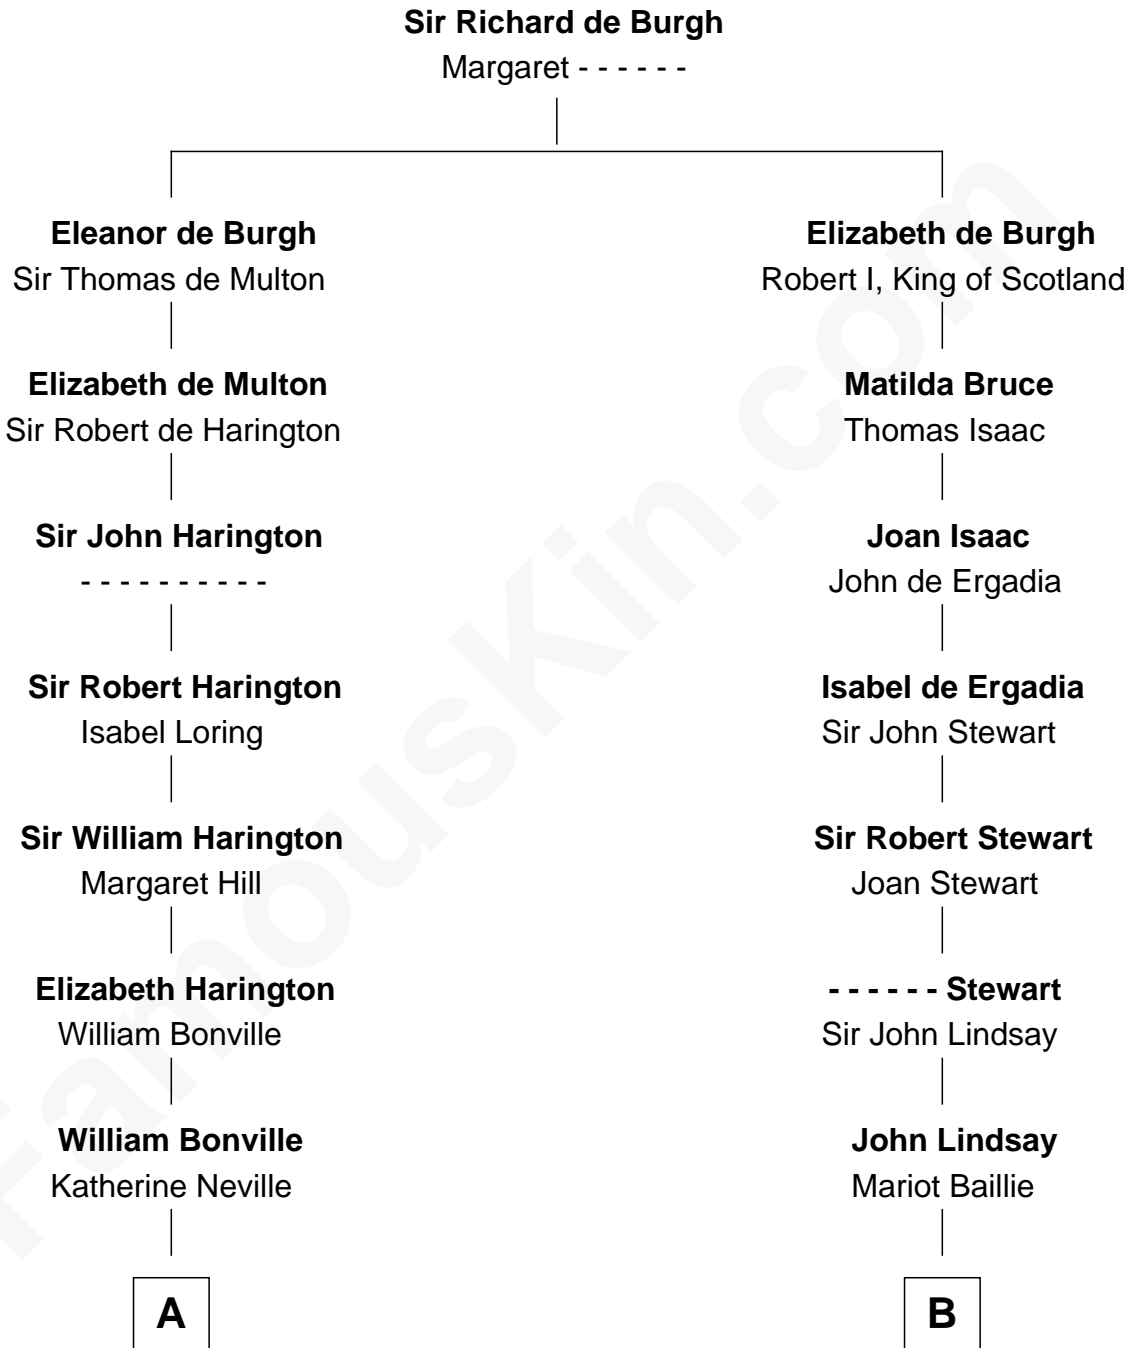

FamousKin.com

Relationship Chart of

Tennessee Williams

Author of *A Streetcar Named Desire*

20th cousin 1 time removed of

Alan Turing

WWII Codebreaker of Nazi Enigma Machine

C